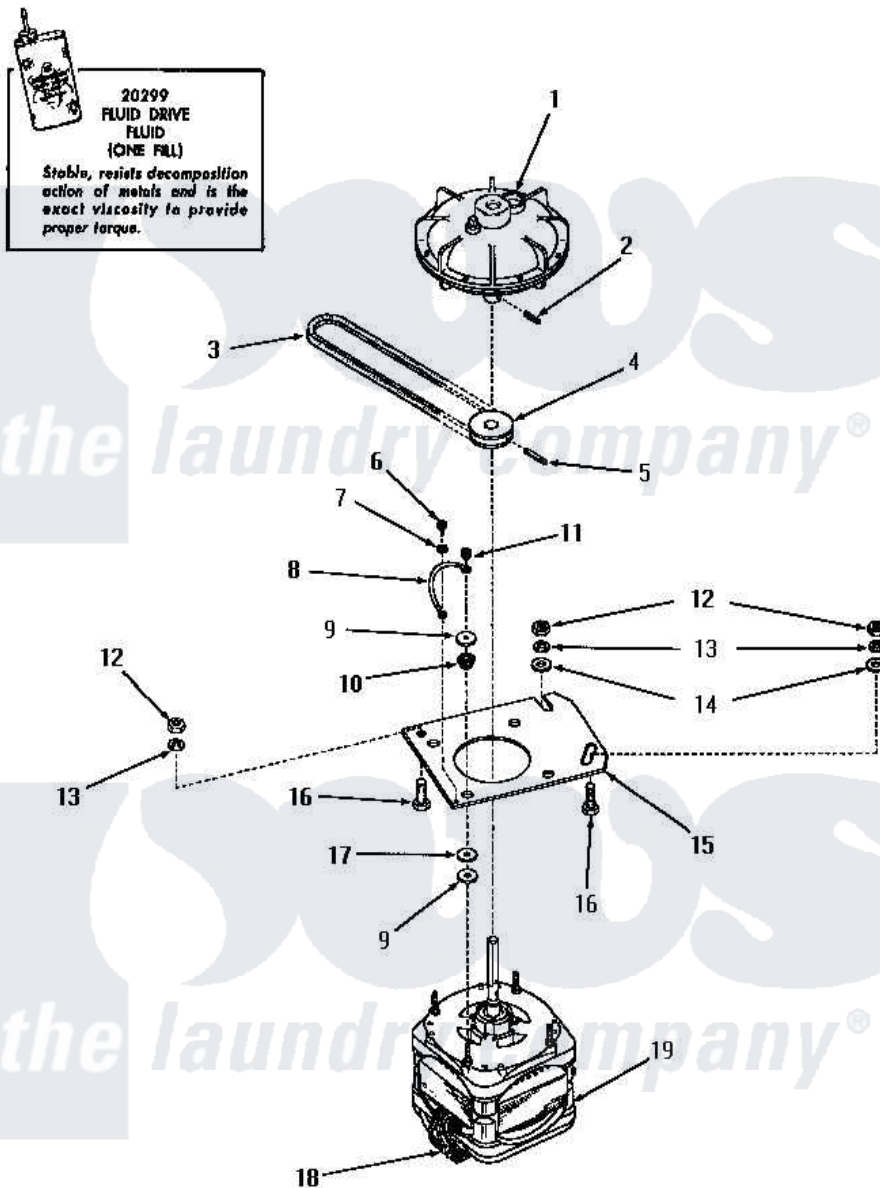

Amana DA3691 15 - MOTOR AND FLUID DRIVE

Amana [Residential Amana DA3691 Washer Parts](#) Parts Diagram 15 - MOTOR AND FLUID DRIVE
 Click on the part number to view part

Item	Original Part Number	Replaced By	Status	Part Description
1	24706			Assembly, Fluid Drive
2	24703		Not Available	PIN,ROLL
3	23759		Not Available	BELT
4	26116			Pulley, Drive
5	23750			Pin, Roll
6	20530			Screw, 10-24 x 3/8 Hex
7	21735		Not Available	LOCKWASHER,No.10 INTSHKP
8	25484		Not Available	GROUND WIRE
9	20103	M0270519		Washer
10	20102		Not Available	WASHER
11	23604			Nut, Hex 10-32 Lock
12	20274	62739		Nut, Lock
13	20277			Lockwasher, 3/8 Std X 3
14	20279			Washer, 13/32 ID x 13/16 OD
15	23769		Not Available	PLATE,MOUNTING
16	20255		Not Available	SCREW,3/8-16 X 1 HEX H

17	20104		Washer
18	24139	Not Available	SWITCH,MOTOR
19	26069		X Assembly, Motor And Pulley
NI	20299	Not Available	FLUID DRIVE FLUID-BULK