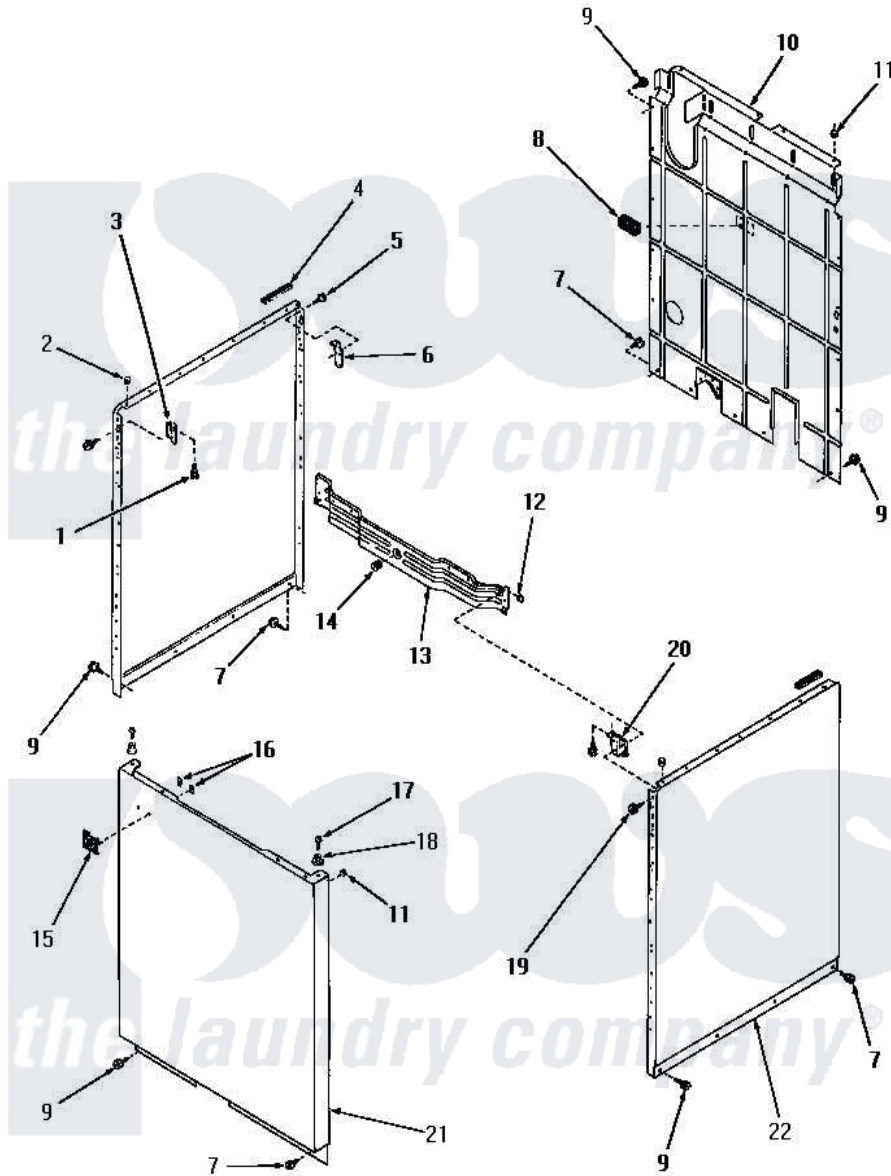

Amana DA3691 16 - PANELS

Amana Residential Amana DA3691 Washer Parts Parts Diagram 16 - PANELS
 Click on the part number to view part

Item	Original Part Number	Replaced By	Status	Part Description
1	23008			Screw, 10-24 X 3/4 Sems
2	21176			Bumper
3	22847		Not Available	BRACKET
"	26691		Not Available	BRACKET,HOLD DOWN-L.H.
4	80312			Bumper Pad
5	51784		Not Available	SCREW,10B-16 X 1/2 HEX
6	52487			Lug, Hold-Down
7	26415	27001200		Screw
8	23257		Not Available	PAD,BUMPER
9	26592		Not Available	HEX HEAD SCREW
10	24342GR		Not Available	REAR PANEL, GRAY
11	20387			Bumper
12	25987		Not Available	NUT,SPEED
"	21747			Nut, Speed
13	21262		Not Available	CROSS BRACE, FRONT
14	25959			Grommet

15	22086	Not Available	MONOGRAM
16	22161	Not Available	CLIP
17	Q6535	Not Available	SCREW,10B-16 X 3/4 ROU
18	23020	Not Available	MOUNT,PANEL
19	03814		Screw, 10-24 X 1/2 Roun
"	51784	Not Available	SCREW,10B-16 X 1/2 HEX
20	22846	Not Available	BRACKET
"	26690	Not Available	BRACKET,HOLD DOWN-R.H.
21	24687A	Not Available	FRONT PANEL, AVOCADO
"	24687W	Not Available	FRONT PANEL, WHITE
"	24687H	Not Available	FRONT PANEL, HARVEST GOLD
"	24687C	Not Available	FRONT PANEL, COPPERTONE
22	24336A	Not Available	SIDE PANEL, RIGHT OR LEFT, AVO
"	24336W	Not Available	xREPLACE
"	24336H	Not Available	SIDE PANEL, RIGHT OR LEFT, HAR
"	24336C	Not Available	SIDE PANEL, RIGHT OR LEFT, COP