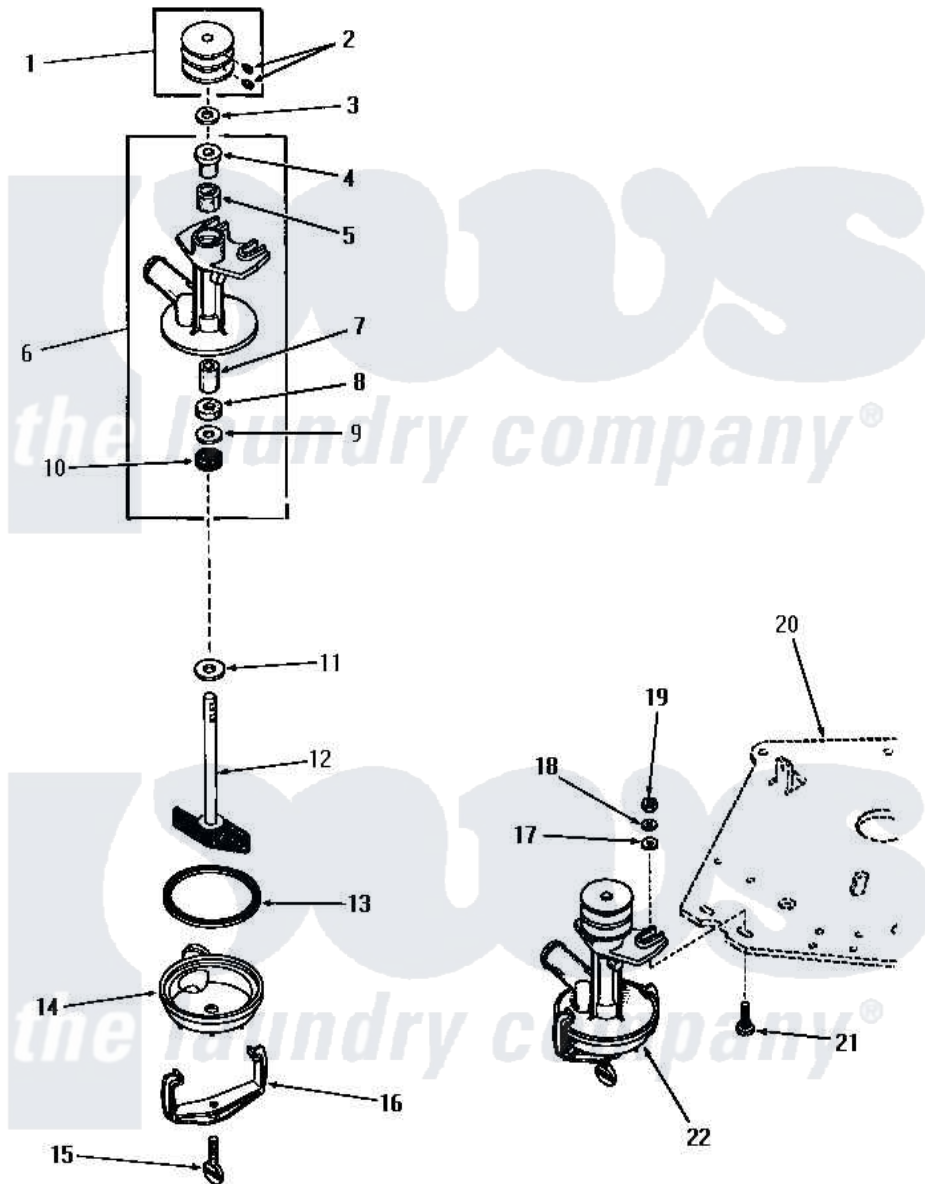

Amana DA3691 18 - PUMP ASSY

Amana [Residential Amana DA3691 Washer Parts](#) Parts Diagram 18 - PUMP ASSY
 Click on the part number to view part

Item	Original Part Number	Replaced By	Status	Part Description
1	23770		Not Available	ASSY,PULLEY
2	02771			Screw, 1/4-20 x 3/8 Hex S
3	20098			Washer, .440idx7/8odx1/
4	20072			Bearing
5	26479			Wick
6	20763		Not Available	PUMP BODY
7	20071			Bearing
8	20094			Packing Material
9	20093			Washer, 29/64 ID x 63/64 OD
10	20095			Seal
11	20099			Washer, .440idx1.125odx
12	04372		Not Available	ASSY,IMPELLER
13	20097		Not Available	GASKET
14	04316		Not Available	BOTTOM,PUMP
15	20161			Screw, 5/16-18 X 1-1/16
16	20066			Clamp, Pump

17	20176		Washer, .2656 ID x 9/16 OD
18	03189		LoCkwasher, 1/4 Std-C P
19	20275	27001225	Nut, Jam Mid Lock 1/4-20
20	Y00000000	Not Available	SEE NOTE MOUNTING PLATE
21	24390		Bolt
22	25178	Not Available	ASSY,PUMP