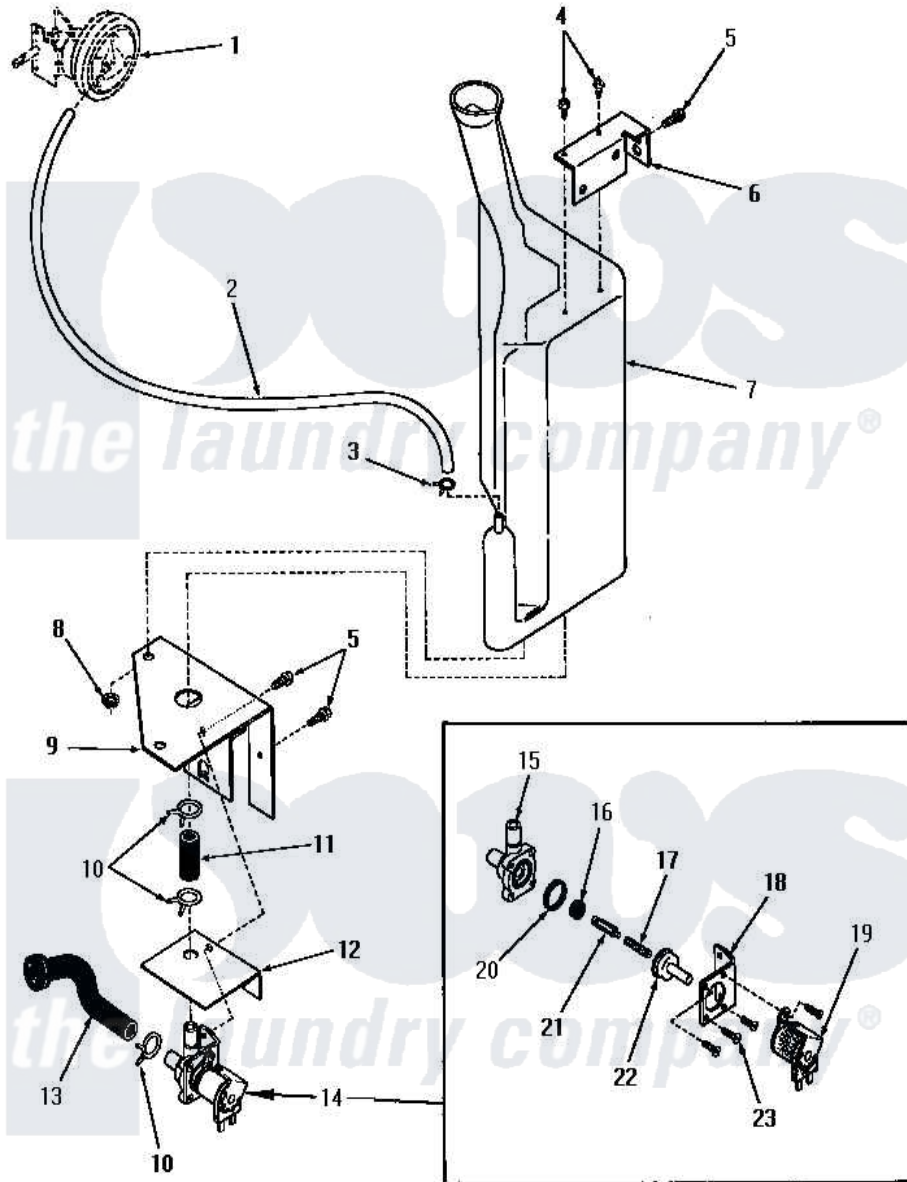

# Amana DA3691 19 - RESERVOIR & DRAIN VALVE

Amana [Residential Amana DA3691 Washer Parts](#) Parts Diagram 19 - RESERVOIR & DRAIN VALVE  
 Click on the part number to view part

Item	Original Part Number	Replaced By	Status	Part Description
1	Y00000000		Not Available	SEE NOTE PRESSURE SWITCH
2	24444		Not Available	NO LONGER AVAILABLE
3	Y22294	<a href="#">596669</a>		Clamp, Manifold
4	52150	<a href="#">489464</a>		Screw
5	51784		Not Available	SCREW,10B-16 X 1/2 HEX
6	24394		Not Available	UPPER BRACKET
7	24430		Not Available	RESERVOIR
8	24441		Not Available	WIRING DIAGRAM
9	24393		Not Available	LOWER BRACKET
10	80479		Not Available	HOSE CLAMP
11	24440		Not Available	CODE J
12	25044		Not Available	SOLENOID SHIELD
13	24437		Not Available	HOSE
14	24438	<a href="#">68136-47</a>		Shelf Trim
15	24438G		Not Available	BODY
16	24438F		Not Available	SEAL

17	24438C	Not Available	SPRING
18	24438H	Not Available	MOUNTING BRACKET
19	24438A	Not Available	SOLENOID
20	24438E	Not Available	GASKET
21	24438D	Not Available	ARMATURE
22	24438B	Not Available	GUIDE,ARMATURE
23	21561G	Not Available	ROUND HEAD SCREW