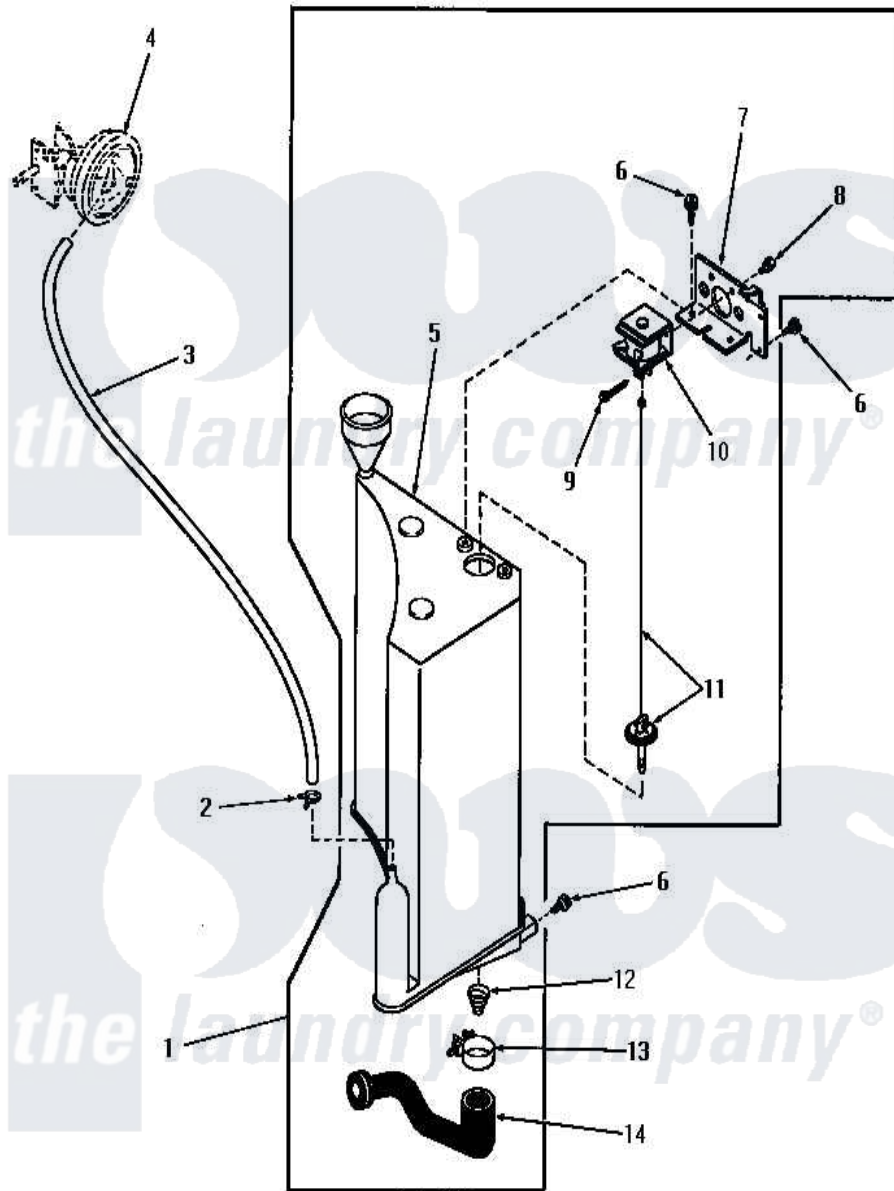

Amana DA3691 20 - RESERVOIR & DRAIN VALVE

Amana [Residential Amana DA3691 Washer Parts](#) Parts Diagram 20 - RESERVOIR & DRAIN VALVE
 Click on the part number to view part

Item	Original Part Number	Replaced By	Status	Part Description
1	26003			Assembly, Pressure Tank-Com
2	Y22294	596669		Clamp, Manifold
3	24444		Not Available	NO LONGER AVAILABLE
4	Y00000000		Not Available	SEE NOTE PRESSURE SWITCH
5	25993		Not Available	RESERVOIR
6	51784		Not Available	SCREW,10B-16 X 1/2 HEX
7	Y26000		Not Available	BRACKET
8	Y03950			Screw, 10-32 x 5/16 Sems
9	20248			Pin, Cotter
10	25999		Not Available	SOLENOID,DRAIN VALVE
11	26244			Assembly, Plunger-Drain Val
12	25997		Not Available	SPRING,DRAIN VALVE
13	20824		Not Available	HOSE CLAMP
14	25998			Hose, Drain-Pressure Ta