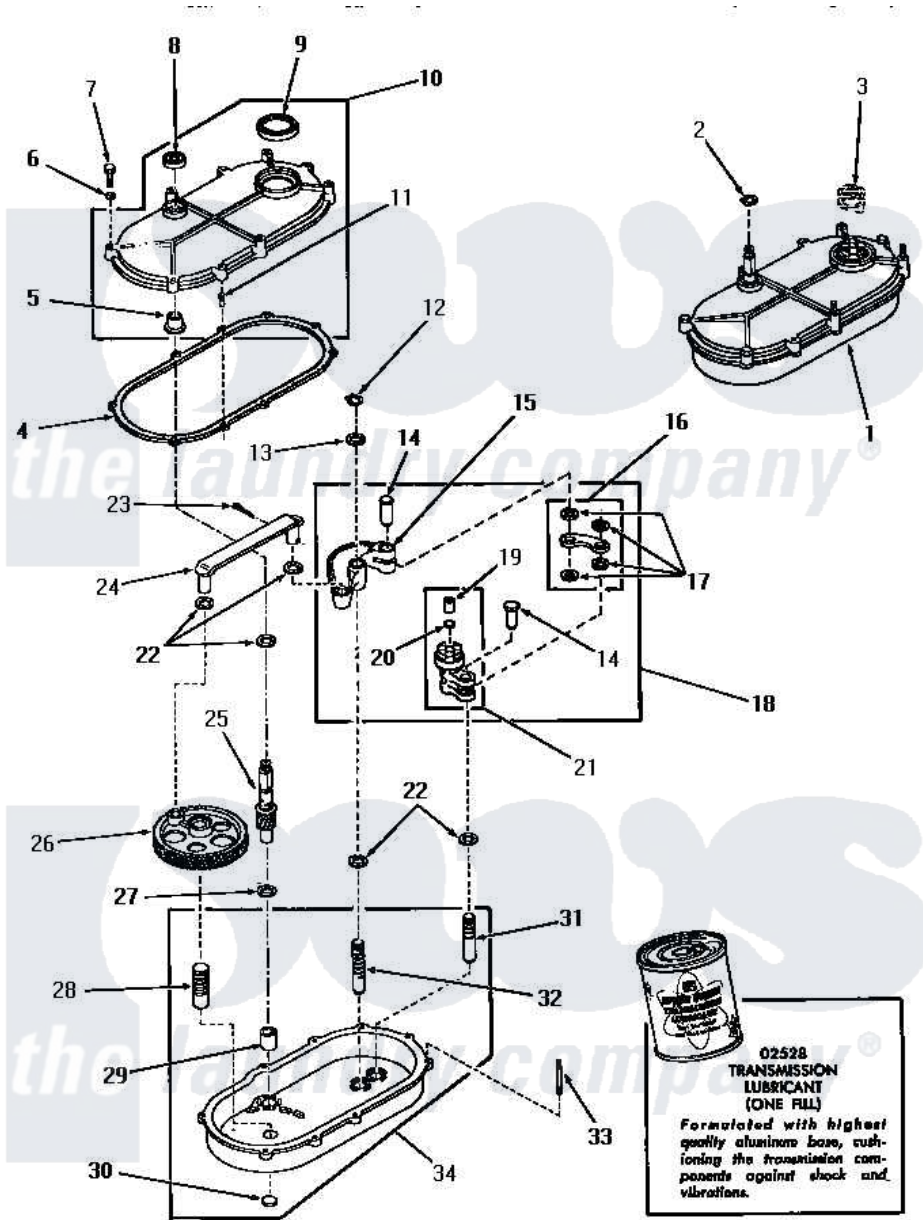

Amana DA3691 21 - TRANSMISSION ASSY

Amana Residential Amana DA3691 Washer Parts Parts Diagram 21 - TRANSMISSION ASSY
 Click on the part number to view part

Item	Original Part Number	Replaced By	Status	Part Description
1	23828			Assembly, Transmission
2	23751			Ring, Retaining
3	Y00000000		Not Available	SEE NOTE SHIFT CLUTCH
4	20059			Gasket
5	20082			Bearing
6	03189			LoCkwasher, 1/4 Std-C P
7	20257		Not Available	SCREW, 1/4-20 X 1-1/4 H
8	20200			Seal
9	20199			Seal
10	20216		Not Available	ASSY, TRANSMISSION COVE
11	20197		Not Available	DOWEL PIN
12	23751			Ring, Retaining
13	20212	35092		Washer, 3628id X 1.00 X .056
14	01690			Pin, Link
15	05005	05005P		Assembly
16	Y04999		Not Available	LINK

17	20212	35092	Washer, 3628id X 1.00 X .056
18	20220		Assembly, Rocker Arm
19	01711	Not Available	BEARING
20	Y02479		Disc, Expansion
21	20219	30927P	Assembly Clutch Arm
22	01791		Washer, .626 X 1.125 X1
23	02578		Pin, Cotter
24	03969	03969P	Rod Connecting
25	23645		Pinion
26	02175	Not Available	GEAR,CRANK
27	20198	41813	Csa 20198 20 4w 19 Deg Cc
28	03477	Not Available	PIN
29	01993		Bearing, 7/8odx5/8id
30	Y02769		Disc
31	01688	Not Available	PIN
32	24817	Not Available	PIN,ROCKER ARM
33	20155	Not Available	STUD,DOUBLE END 1/4-20
34	23927	Not Available	ASSY,TRANSMISSION xREPLACE
NI	02528	02528P	Grease Transmission Mobil 209