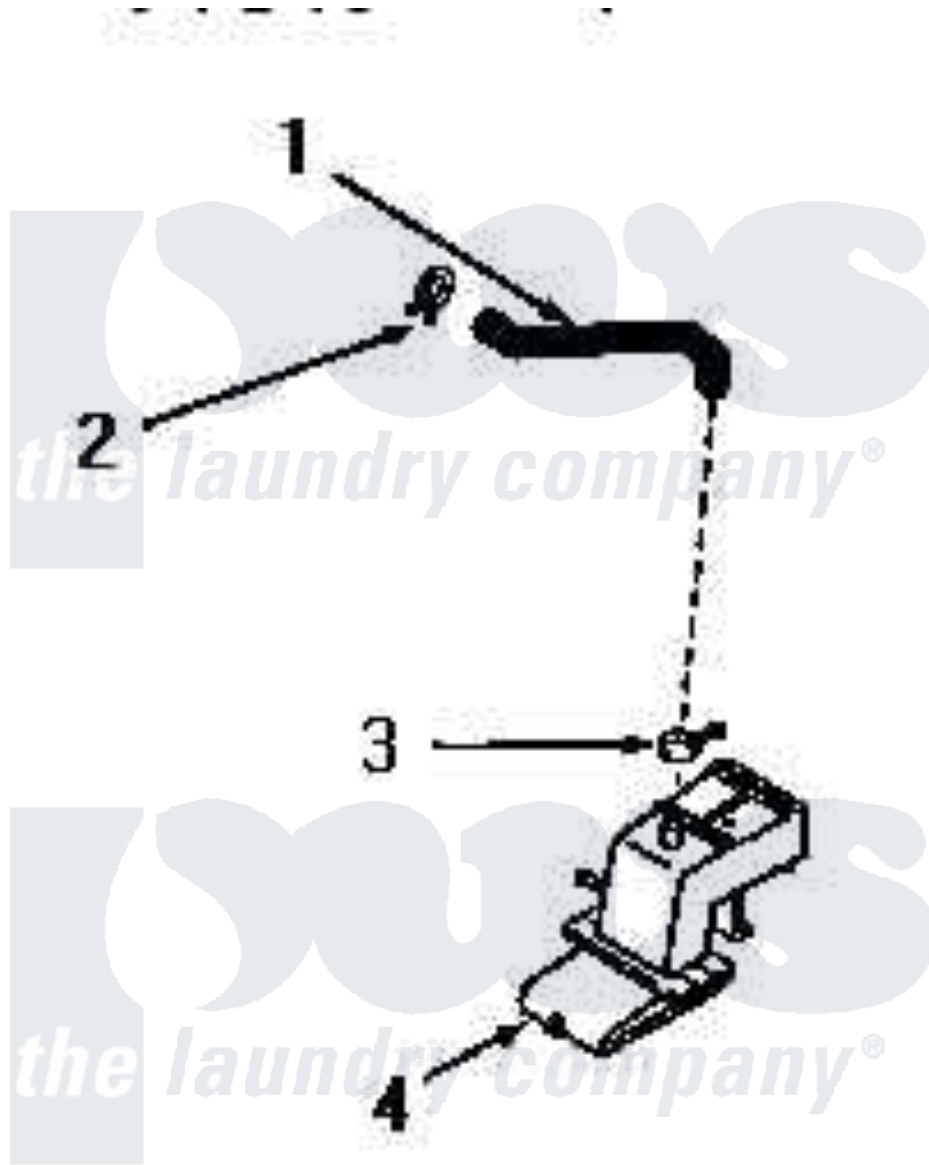

# Amana DA3691 23 - WATER INLET & FILLER HOSE

[Amana Residential Amana DA3691 Washer Parts](#) Parts Diagram 23 - WATER INLET & FILLER HOSE  
Click on the part number to view part

Item	Original Part Number	Replaced By	Status	Part Description
1	<a href="#">25822</a>			Hose, Filler
2	80479		Not Available	HOSE CLAMP
3	25988	<a href="#">596669</a>		Clamp, Manifold
4	<a href="#">23327</a>			Assembly, Water Inlet