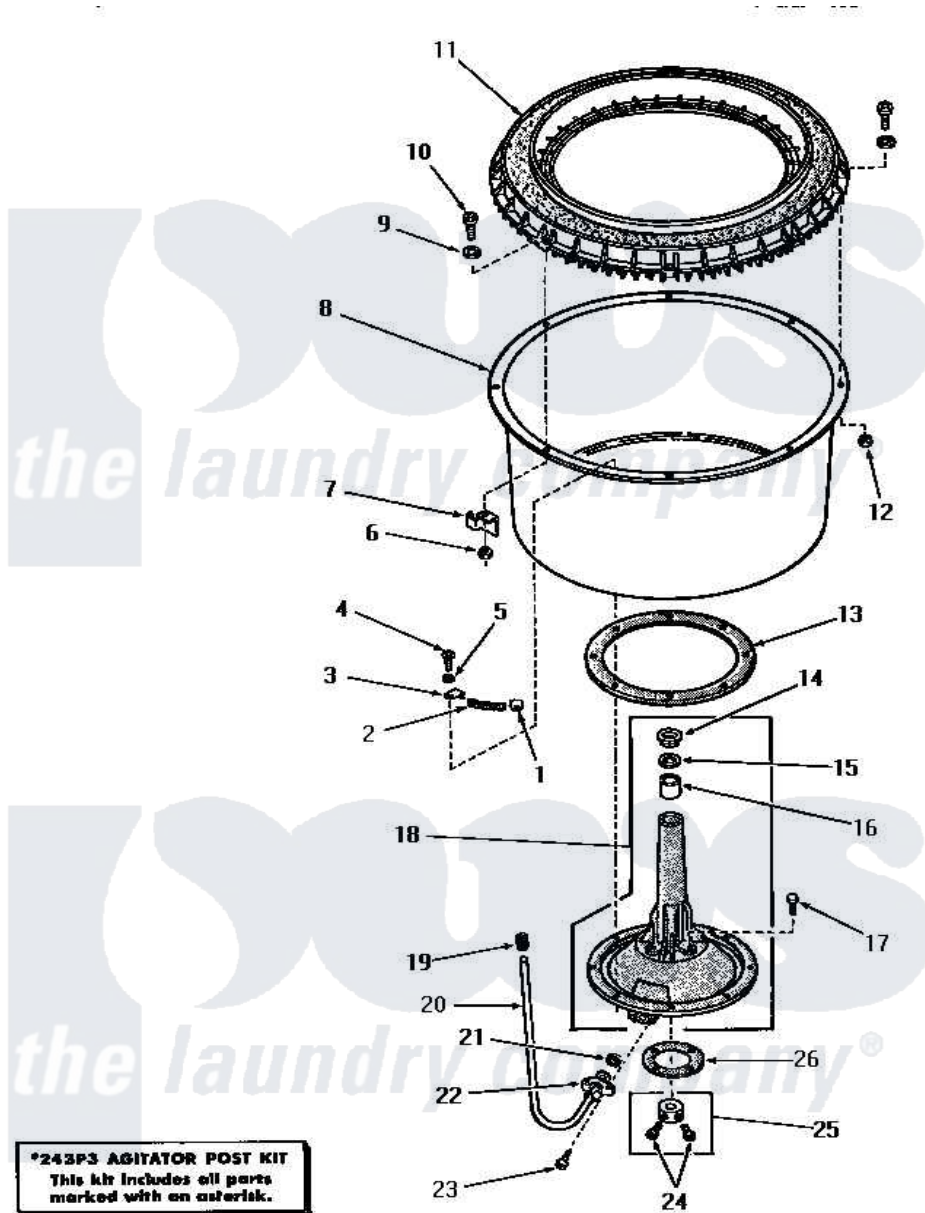

Amana DA3780 02 - AGITATOR POST AND SPIN TUB

Amana Residential Amana DA3780 Washer Parts Parts Diagram 02 - AGITATOR POST AND SPIN TUB
Click on the part number to view part

Item	Original Part Number	Replaced By	Status	Part Description
1	22446			Clip
2	22144			Spring
3	22447			Clip
4	20260			Screw, 5/16-18 X 3/4 RD
5	20121		Not Available	GASKET
6	26678			Nut, Self-Locking
7	22025			Bracket
8	22382		Not Available	TUB,SPIN
9	25100			Washer, 17/64 ID x 1/2 OD
10	25251	E225251		25 x 25 x 1 Filter 1 Metal Side
11	24931		Not Available	BALANCE RING
12	25250			Nut, 1/4-20 Hex Nyllock
13	20122			Gasket
14	23685			Bearing
15	23684			Seal
16	23686			Bearing

17	20261		Screw, Cap
18	23993	Not Available	ASSY,CENTER COLUMN
19	22351		Sleeve
20	22359		Tube, Sediment
21	20110		Gasket
22	26046		Bracket, Sediment Tube
23	20852	Not Available	SCREW,10-24 X 1/2 HEX
24	23481	02422	Screw, 1/4-20 X 1/2 HeX
25	20377		Collar Assembly
26	20120		Gasket