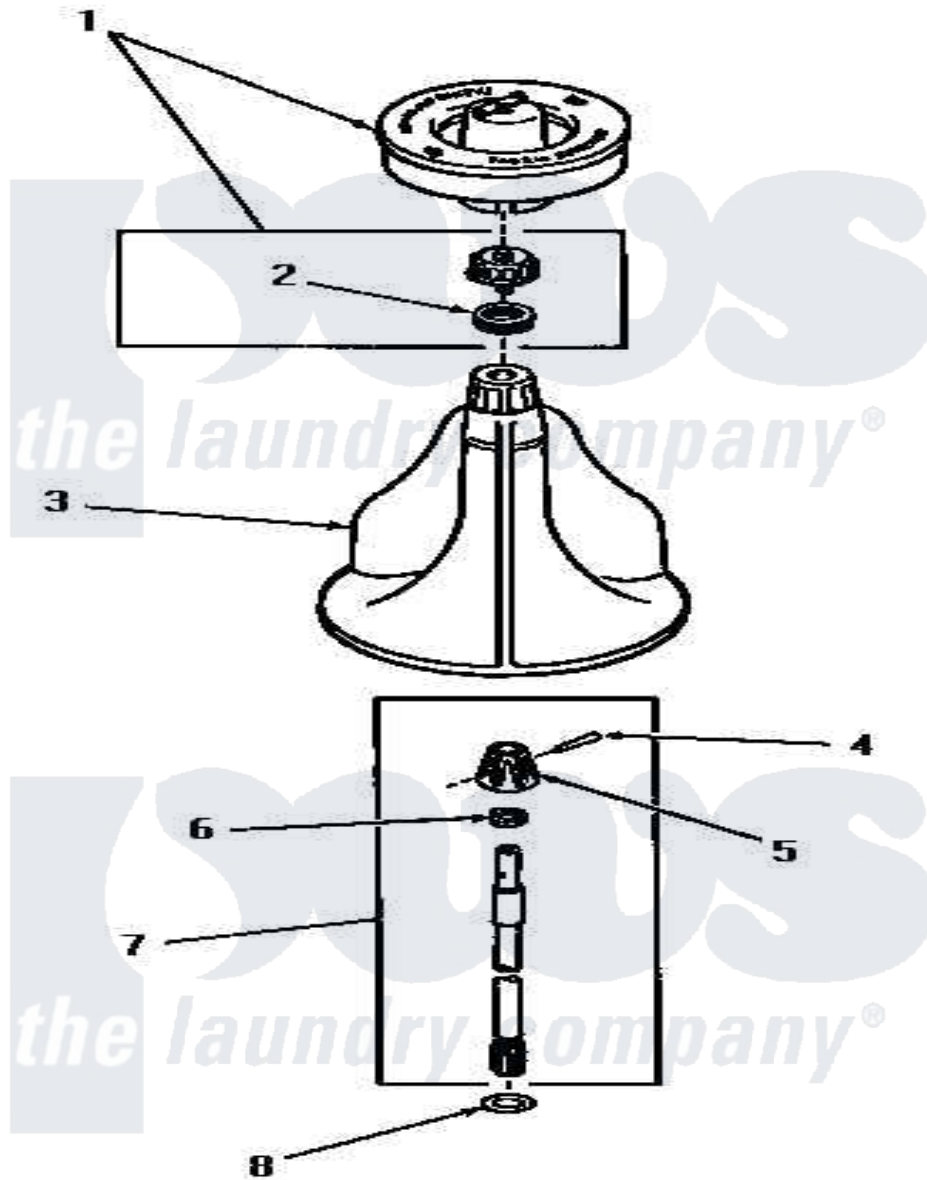

# Amana DA3780 03 - AGITATOR, SHAFT & FABRIC SOFTENER DISP

Amana Residential Amana DA3780 Washer Parts Parts Diagram 03 - AGITATOR, SHAFT & FABRIC SOFTENER DISP  
 Click on the part number to view part

Item	Original Part Number	Replaced By	Status	Part Description
1	<a href="#">26014</a>			Assembly, Cap And Ring-Agitator
2	<a href="#">20136</a>			Ring
3	<a href="#">26006</a>			Assembly, Agitator
4	<a href="#">20243</a>			Pin, Taper
5	20056		Not Available	BLOCK, DRIVE
6	20057	<a href="#">222T017P01</a>		Washer FIB 21/32 ID X 1156 OD X 1/8
7	21751	<a href="#">21751P</a>		Assyshaft
8	<a href="#">22135</a>			Washer