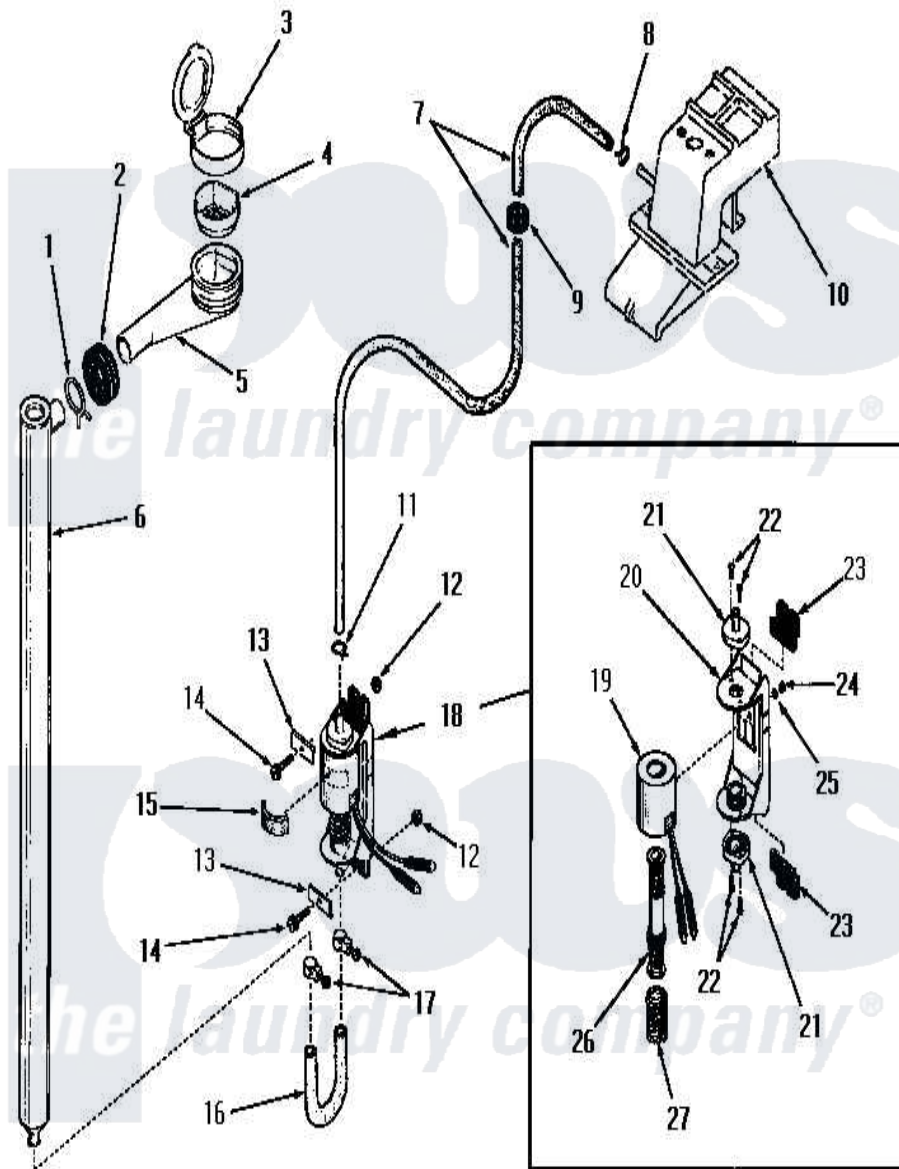

Amana DA3780 04 - BLEACH DISPENSER

Amana Residential Amana DA3780 Washer Parts Parts Diagram 04 - BLEACH DISPENSER
 Click on the part number to view part

Item	Original Part Number	Replaced By	Status	Part Description
1	Y03640		Not Available	CLAMP
2	20118		Not Available	GROMMET,1982 INV
3	22484		Not Available	BLEACH LID
4	21984			Cover, Dispenser
5	22377		Not Available	DISPENSER xREPLACE
6	22303		Not Available	TUBE,BLEACH
7	22300		Not Available	HOSE
8	23410		Not Available	HOSE CLAMP
9	22299		Not Available	GROMMET
10	Y00000000		Not Available	SEE NOTE WATER INLET
11	22295		Not Available	HOSE CLAMP
12	22001			Nut, 10-24 Nylon Hex BR
13	Y22287		Not Available	BLEACH PUMP BRACKET
14	25989		Not Available	HEX HEAD SCREW
15	25220		Not Available	BUMPER
16	22302		Not Available	HOSE

17	24904	Not Available	CLAMP
18	22337		Pump, Bleach
19	22337B	Not Available	COIL AND FRAME
20	22337A	Not Available	BASE
21	22337E	Not Available	HOSE CONNECTOR
22	51356	Not Available	SCREW,6-32 X 5/16 RD H
23	22337F	Not Available	ISOLATION MOUNT
24	22337G	Not Available	NUT
25	21735	Not Available	LOCKWASHER,No.10 INTSHKP
26	22337C	Not Available	ARMATURE AND VALVE
27	22337D	Not Available	SPRING