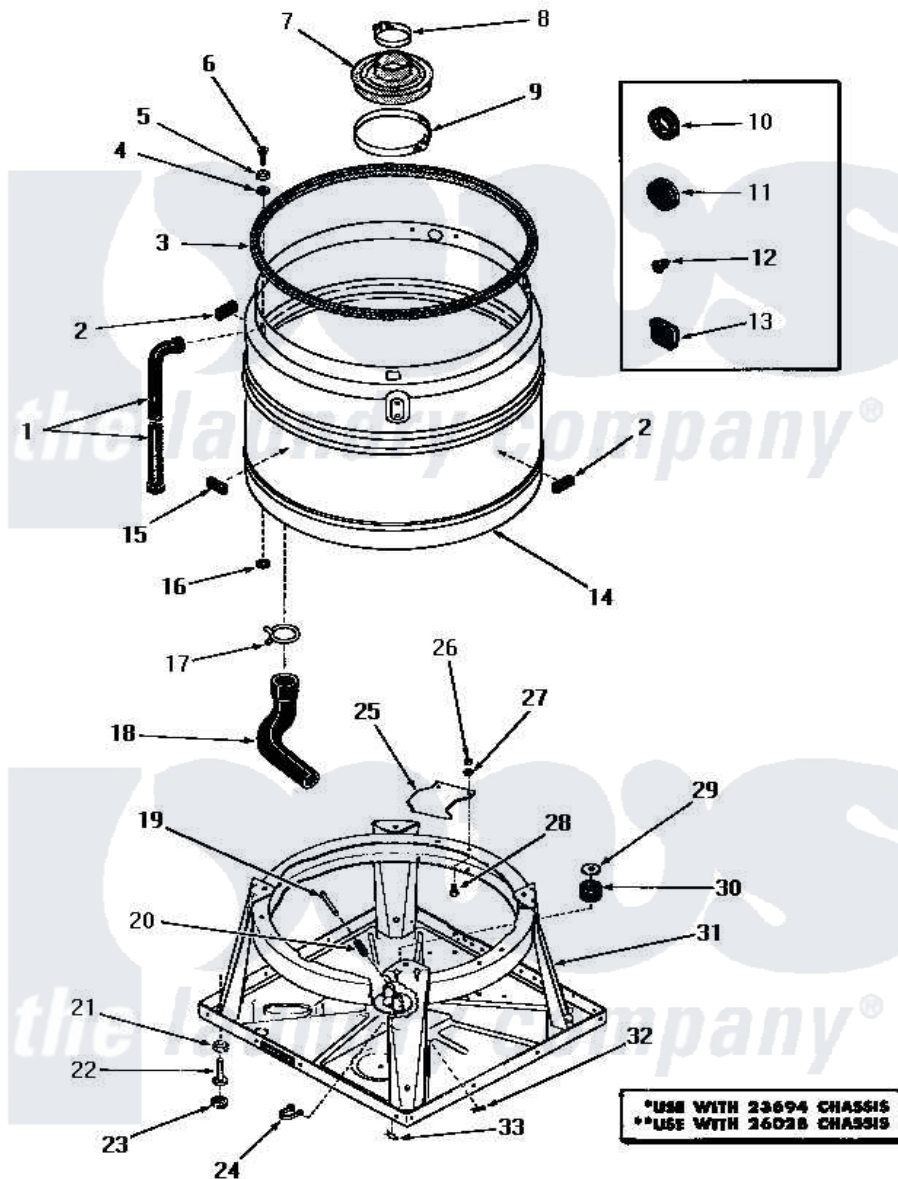

Amana DA3780 05 - BOOT, CHASSIS AND DRAIN TUB

Amana [Residential Amana DA3780 Washer Parts](#) Parts Diagram 05 - BOOT, CHASSIS AND DRAIN TUB
 Click on the part number to view part

Item	Original Part Number	Replaced By	Status	Part Description
1	22818		Not Available	HOSE
2	23258			Pad, Bumper
3	21233		Not Available	GASKET
4	20112			Grommet
5	20111			Washer
6	20259		Not Available	SCREW
7	20129		Not Available	BOOT
8	20107			Upper Clamp
9	20108	F200201		Clamp Hose #56
10	20118		Not Available	GROMMET,1982 INV
11	20305	20-305		Sizzle Do Not Ship Ups
12	21393	21-393		Piezo Sounder
13	21651			Grommet
14	25983			Drain Tub, Shur-Fil
15	23257		Not Available	PAD,BUMPER
16	20115			Grommet

17	10180		Not Available	CLAMP
18	25112			Hose
19	Y22693		Not Available	HOLD-DOWN PIN
20	Y22690		Not Available	FERRULE
21	Y21899	40038101		Nut, Leg
22	20409	22003428		Leg, Adjustable
23	21749	40016001		Foot, Rubber
24	22837		Not Available	STRAP,WIRE
25	21905			Plate, Snubber
26	20275	27001225		Nut, Jam Mid Lock 1/4-20
27	03189			LoCkwasher, 1/4 Std-C P
28	02422			Screw, 1/4-20 X 1/2 HeX
29	20162		Not Available	SPACER
30	20195		Not Available	GROMMET
31	26028			Assembly, Chassis xReplace
32	Y22689		Not Available	PIN CLIP
33	26012	2-6012		Blower Wheel