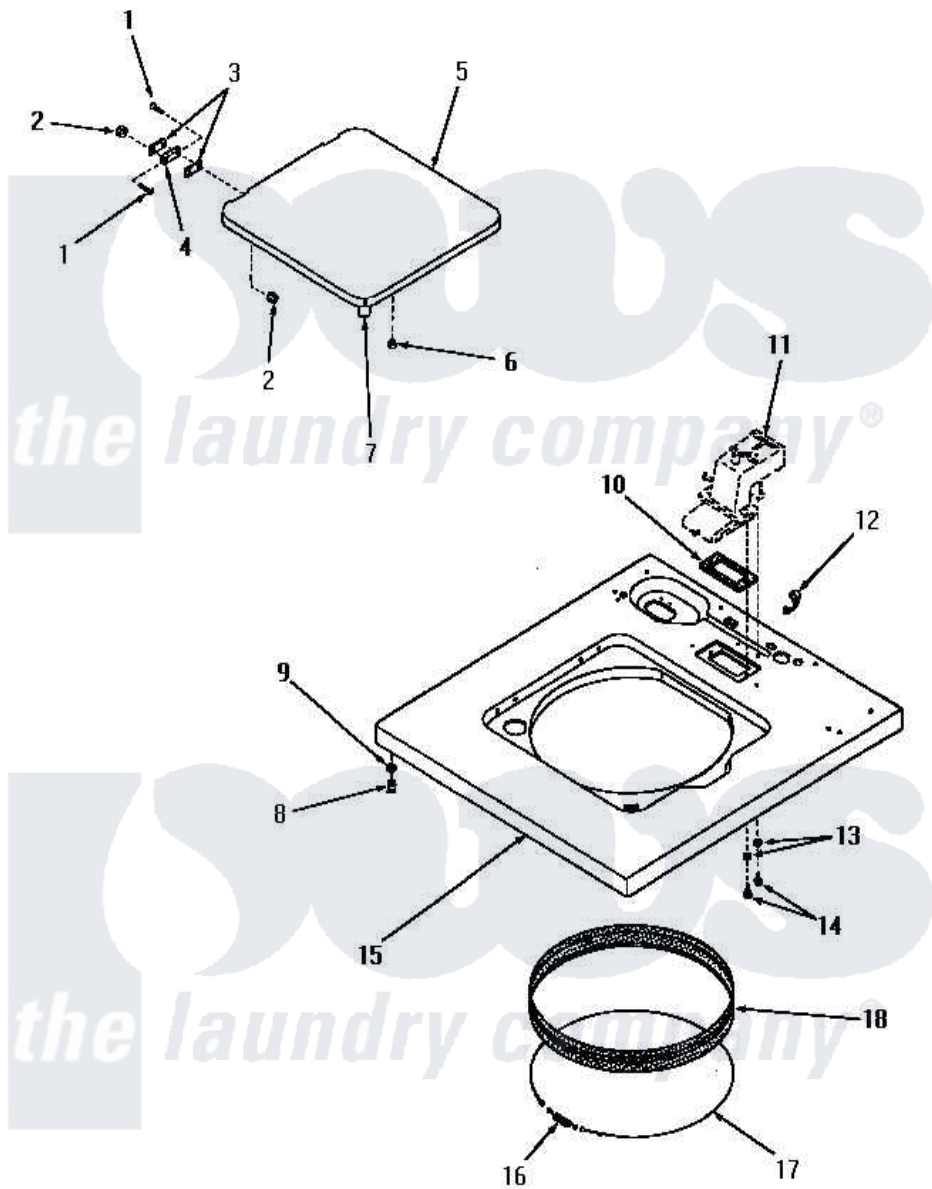

Amana DA3780 06 - CABINET TOP AND LOADING DOOR

Amana Residential Amana DA3780 Washer Parts Parts Diagram 06 - CABINET TOP AND LOADING DOOR
 Click on the part number to view part

Item	Original Part Number	Replaced By	Status	Part Description
1	22649			Screw, 8-32 X 13/32 FI
2	21752			Nut, 8-32 Hex Brilock
3	21584			Gasket
4	21583			Hinge
5	22271W		Not Available	LOADING DOOR, WHITE
"	22271A		Not Available	LOADING DOOR, AVOCADO
"	22271H		Not Available	LOADING DOOR, HARVEST GOLD
"	22271C		Not Available	LOADING DOOR, COPPERTONE
6	21176			Bumper
7	25217	R0603504		Actuator, Door Switch
8	23007		Not Available	CAGED NUT
9	24861		Not Available	LOCKWASHER,.448X.789SH
10	23255		Not Available	GASKET
11	Y00000000		Not Available	SEE NOTE WATER INLET
12	21603	211881		Grommet, Cord Part Not Used-

12	21903	211001		Gas Models Only
13	20493			Washer, 11/64 ID x 3/8 OD
14	52150	489464		Screw
15	24349A		Not Available	CABINET TOP, AVOCADO
"	25829W		Not Available	CABINET TOP, WHITE
"	24349C		Not Available	CABINET TOP, COPPERTONE
"	25829C		Not Available	CABINET TOP, COPPERTONE
"	25829H		Not Available	CABINET TOP, HARVEST GOLD
"	25829A		Not Available	CABINET TOP, AVOCADO
"	24349W		Not Available	CABINET TOP, W
"	24349H		Not Available	CABINET TOP, HARVEST GOLD
16	20791		Not Available	SPRING
17	22352		Not Available	RETAINER,WIRE
18	25277			Guard, Rim