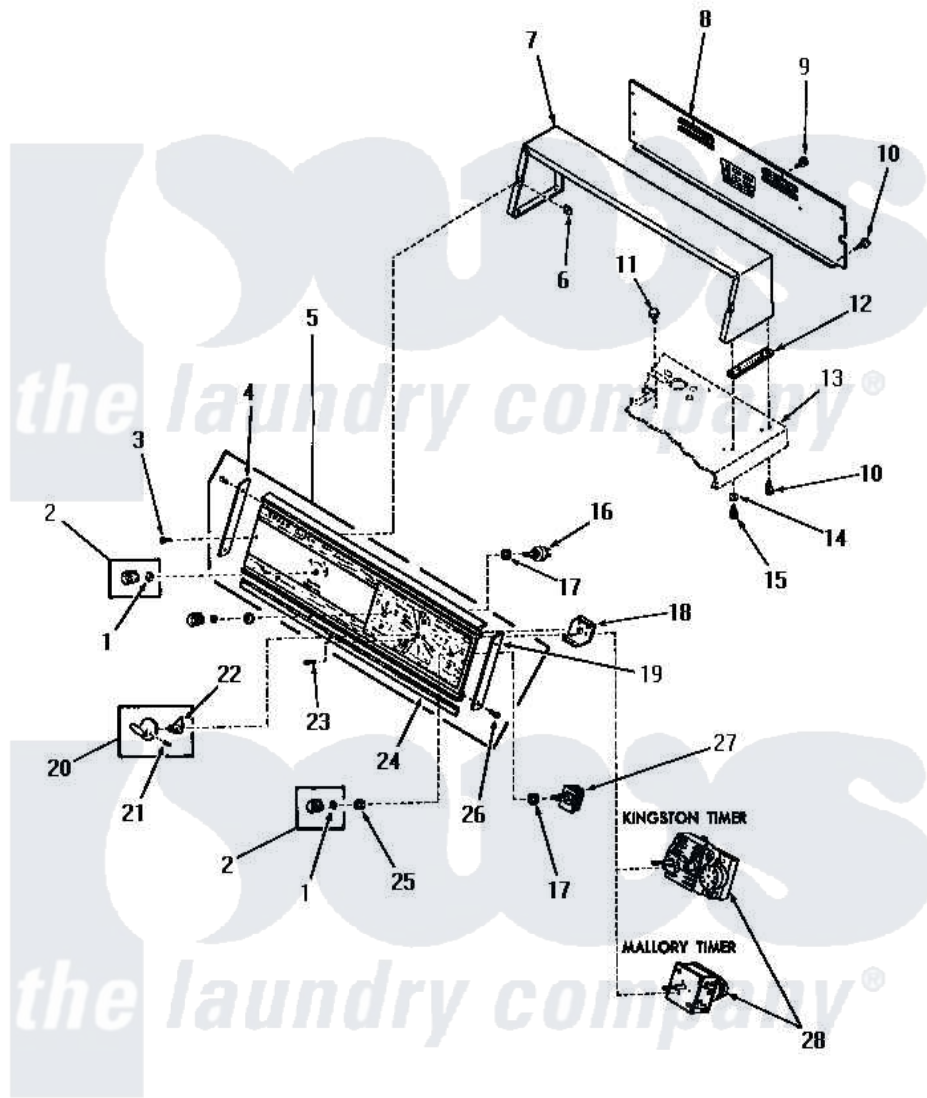

# Amana DA3780 07 - CONTROL PANEL, CONTROL HOOD AND CONTROLS

Although these timers differ in appearance, they are completely interchangeable when identified by the same part number.

Amana Residential Amana DA3780 Washer Parts Parts Diagram 07 - CONTROL PANEL, CONTROL HOOD AND CONTROLS

[Click on the part number to view part](#)

Item	Original Part Number	Replaced By	Status	Part Description
1	22244		Not Available	CLIP, C xREPLACE
2	22245		Not Available	xREPLACE
3	25232		Not Available	SCREW, 8AB-18X7/8 OVAL
4	25072		Not Available	END CAP, LEFT
5	26100		Not Available	CONTROL PANEL
6	<a href="#">54038</a>			NUt, Speed U-Type
7	22881W		Not Available	CONTROL HOOD, WHITE
"	22881H		Not Available	CONTROL HOOD, HARVEST GOLD
"	22881A		Not Available	CONTROL HOOD, AVOCADO
8	22890GR		Not Available	CONTROL HOOD REAR COVER, GRAY
9	23222	<a href="#">3177991</a>		Screw
10	25724		Not Available	HEX HEAD SCREW
11	21393	<a href="#">21-393</a>		Piezo Sounder

12	23028	Not Available	GASKET,CONTROL BOX END
13	Y00000000	Not Available	SEE NOTE CABINET TOP
14	<a href="#">20493</a>		Washer, 11/64 ID x 3/8 OD
15	52150	<a href="#">489464</a>	Screw
16	21300	Not Available	SWITCH,TEMPERATURE
17	<a href="#">91176</a>		Lockwasher, 3/8 Intshkp
18	25966	Not Available	SPACER,TIMER
19	25073	Not Available	END CAP, RIGHT
20	24858	Not Available	ASSY,KNOB-TIMER
21	25285	Not Available	SETSCREW
22	24857	Not Available	INDICATOR
23	20272	Not Available	PHILLIPS HEAD SCREW
24	25071	Not Available	GASKET
25	<a href="#">24205</a>		Nut, Knurled 3/8-24
26	52864	<a href="#">500226</a>	Screw, 8b-16 x 5/8 Tap
28	24828	Not Available	TIMER