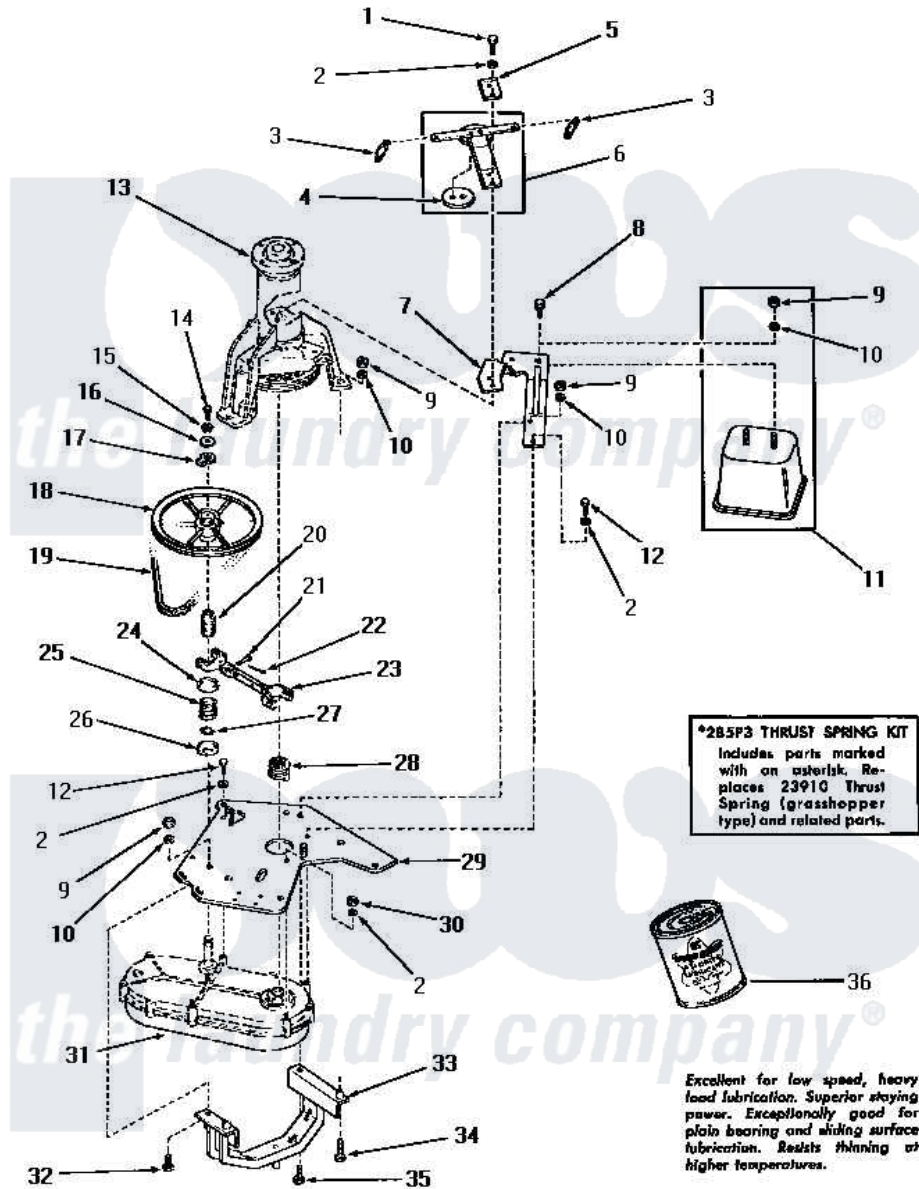

Amana DA3780 08 - COUNTERBALANCE WEIGHT, BRKT & MTG PLATE

Amana Residential Amana DA3780 Washer Parts Parts Diagram 08 - COUNTERBALANCE WEIGHT, BRKT & MTG PLATE

Click on the part number to view part

Item	Original Part Number	Replaced By	Status	Part Description
1	24233		Not Available	SCREW,CAP-1/4-20 X 3/4
2	03189			LoCkwasher, 1/4 Std-C P
3	23632			Spring
4	20453		Not Available	DISC, FRICTION
5	22614			Plate, Support
6	20168			Assembly, Snubber
7	25139		Not Available	BRACKET
8	23928		Not Available	CAP SCREW AND LOCKWASHER
9	20274	62739		Nut, Lock
10	20277			Lockwasher, 3/8 Std X 3
11	25230		Not Available	COUNTERBALANCE WEIGHT
12	20264			Screw, 1/4-20 X 2 HeX H
13	Y00000000		Not Available	SEE NOTE MAIN BEARING
14	02422			Screw, 1/4-20 X 1/2 HeX
15	02431			Lockwasher, 1/4 Ext Shk

16	23716	Not Available	WASHER
17	23643		Pulley Stop
18	23773	Not Available	ASSY,PULLEY-TRANSMISSI
19	23758		Belt
20	23644		Hub
21	23718	Not Available	PIN,SHIFTER
22	20248		Pin, Cotter
23	23732		Assembly, Shifter Fork
24	26610		Retainer, Spring-Upper
25	26609		Spring
26	26611	Not Available	RETAINER,SPRING-LOWER
27	23751		Ring, Retaining
28	23647		Jaw
29	24749	Not Available	MOUNTING PLATE
30	20275	27001225	Nut, Jam Mid Lock 1/4-20
31	Y00000000	Not Available	SEE NOTE TRANSMISSION ASSEMBLY
32	22687	Not Available	SCREW
33	22702	Not Available	ASSY,YOKE & SLEEVE
34	Y22688	Not Available	SCREW,CAP-3/8-16X1-1/4
35	20255	Not Available	SCREW,3/8-16 X 1 HEX H
NI	03200		A-D Drive Lubricant
"	285P3	23911	Kit Spring