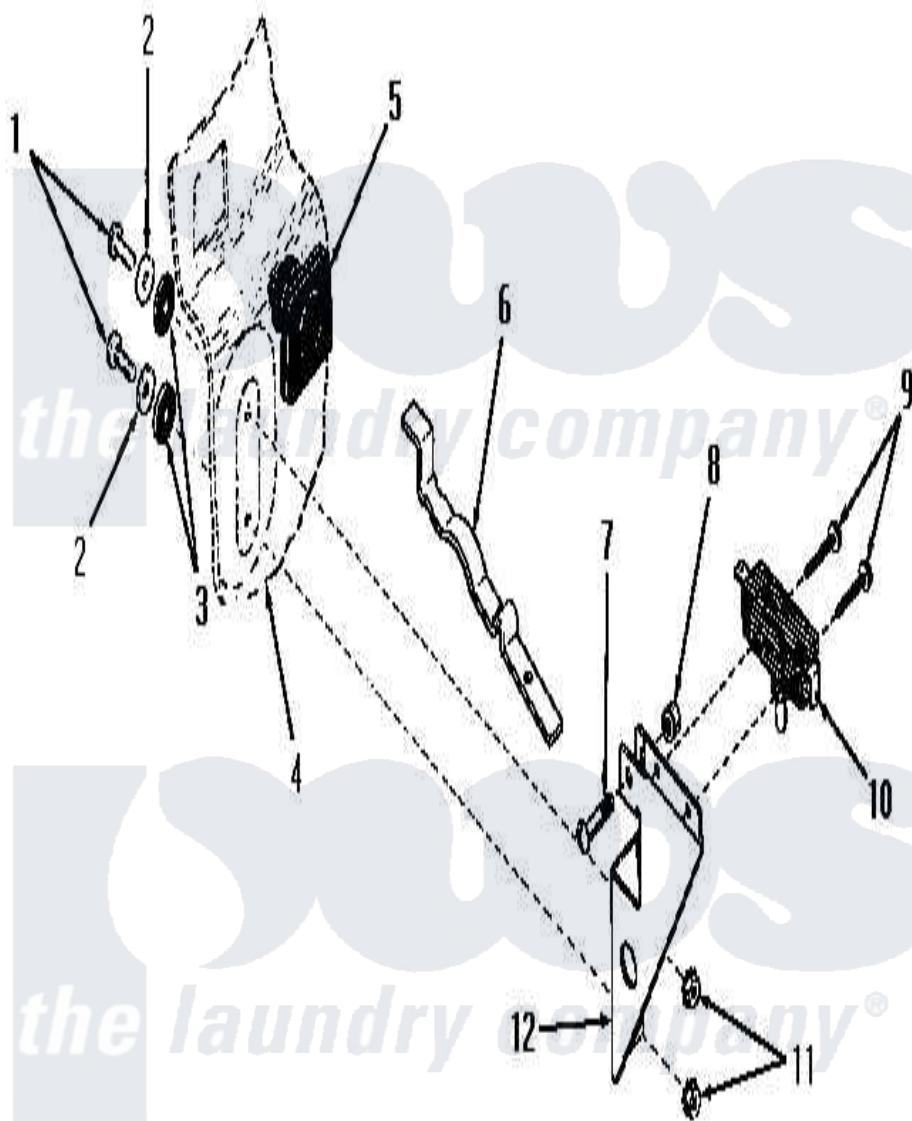

# Amana DA3780 09 - DOOR SAFETY SWITCH

Amana Residential Amana DA3780 Washer Parts Parts Diagram 09 - DOOR SAFETY SWITCH  
 Click on the part number to view part

Item	Original Part Number	Replaced By	Status	Part Description
1	<a href="#">21081</a>			Screw, 10-24 X 1/2 RD H
2	20492	<a href="#">M0270504</a>		Washer
3	02928		Not Available	WASHER
4	Y00000000		Not Available	SEE NOTE DRAIN TUB
5	<a href="#">23591</a>			Diaphragm
6	23592		Not Available	ARM
7	Y02370		Not Available	SCREW, 10-24X15/16 HEX
8	<a href="#">22001</a>			Nut, 10-24 Nylon Hex BR
9	<a href="#">51783</a>			Screw, 6b-20 X 7/8 HeX
10	23540		Not Available	SWITCH
11	23951	<a href="#">M0282009</a>		Nut
12	22783		Not Available	BRACKET