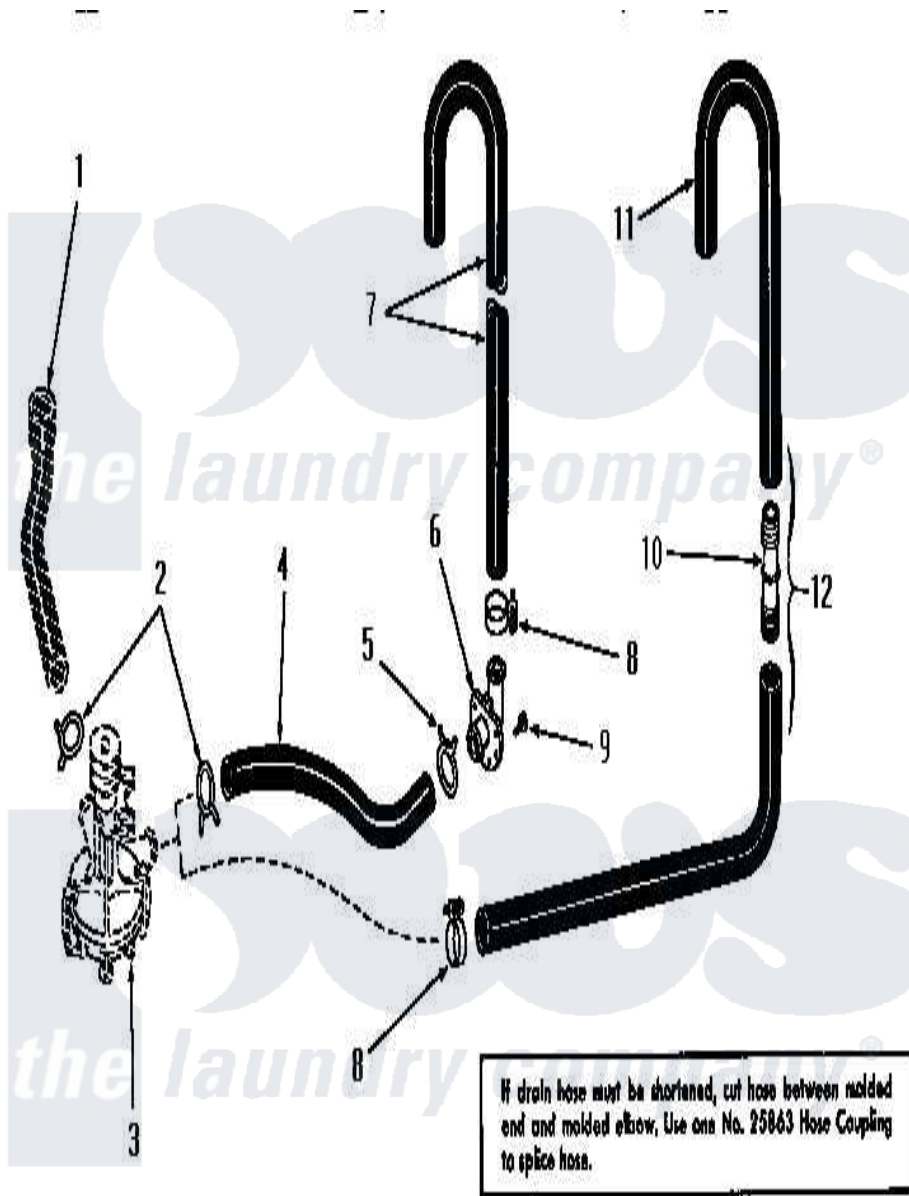

Amana DA3780 10 - DRAIN

Amana [Residential Amana DA3780 Washer Parts](#) Parts Diagram 10 - DRAIN
 Click on the part number to view part

Item	Original Part Number	Replaced By	Status	Part Description
1	Y00000000		Not Available	SEE NOTE DRAIN TUB OUTLET HOSE
2	20210		Not Available	NO LONGER AVAILABLE
3	Y00000000		Not Available	SEE NOTE PUMP ASSEMBLY
4	21254			Hose
5	Y03698		Not Available	CLAMP xREPLACE
6	23553		Not Available	ELBOW,DRAIN HOSE-PLAST
7	20240			Hose, M/F 29219
8	20211	285655		Clamp, Hose
9	51784		Not Available	SCREW,10B-16 X 1/2 HEX
10	25863	16272		Connector, Straight
11	25182		Not Available	DRAIN HOSE
12	Y00000000		Not Available	SEE NOTE DRAIN HOSE AND HOSE COUPLING -- (SEE NOTE)