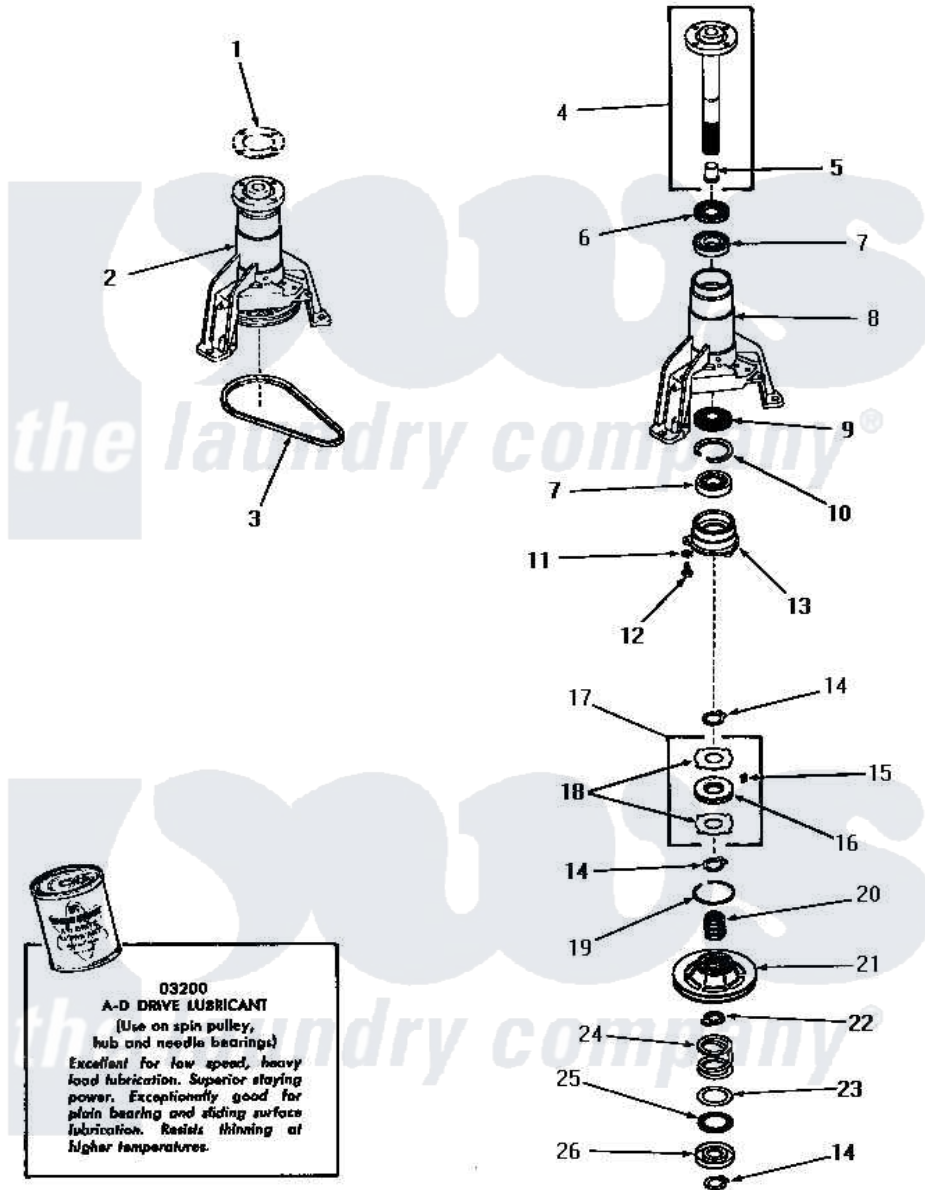

# Amana DA3780 11 - MAIN BEARING ASSY

Amana [Residential Amana DA3780 Washer Parts](#) Parts Diagram 11 - MAIN BEARING ASSY  
 Click on the part number to view part

Item	Original Part Number	Replaced By	Status	Part Description
1	Y00000000		Not Available	SEE NOTE GASKET
2	<a href="#">26018</a>			AsseMbly, Bearing Housing-M
3	23759		Not Available	BELT
4	<a href="#">23731</a>			Assembly, Spin Shaft
5	<a href="#">25854</a>			Bearing
6	Y21659		Not Available	SEAL
7	<a href="#">20012</a>			Bearing
8	25979		Not Available	HOUSING,MAIN BEARING
9	<a href="#">26247</a>			Slinger, Water
10	20084		Not Available	RING,RETAINING
11	<a href="#">02431</a>			Lockwasher, 1/4 Ext Shk
12	<a href="#">02422</a>			Screw, 1/4-20 X 1/2 HeX
13	<a href="#">23639</a>			Retainer
14	<a href="#">23724</a>			Ring, Retaining
15	<a href="#">24500</a>			Clip, Spring
16	<a href="#">23708</a>			Assembly, Brake Disk

17	<a href="#">24599</a>		Assembly, Brake Disk
18	23637	Not Available	DISC,BRAKE
19	Y23720	Not Available	RING,SNAP
20	23634	Not Available	HUB
21	<a href="#">24690</a>		Assembly, Spin Pulley
22	23635	Not Available	STOP
23	<a href="#">23722</a>		Race, Bearing
24	<a href="#">23723</a>		Spring
25	23721	Not Available	BEARING,NEEDLE
26	<a href="#">23640</a>		Retainer
NI	<a href="#">03200</a>		A-D Drive Lubricant