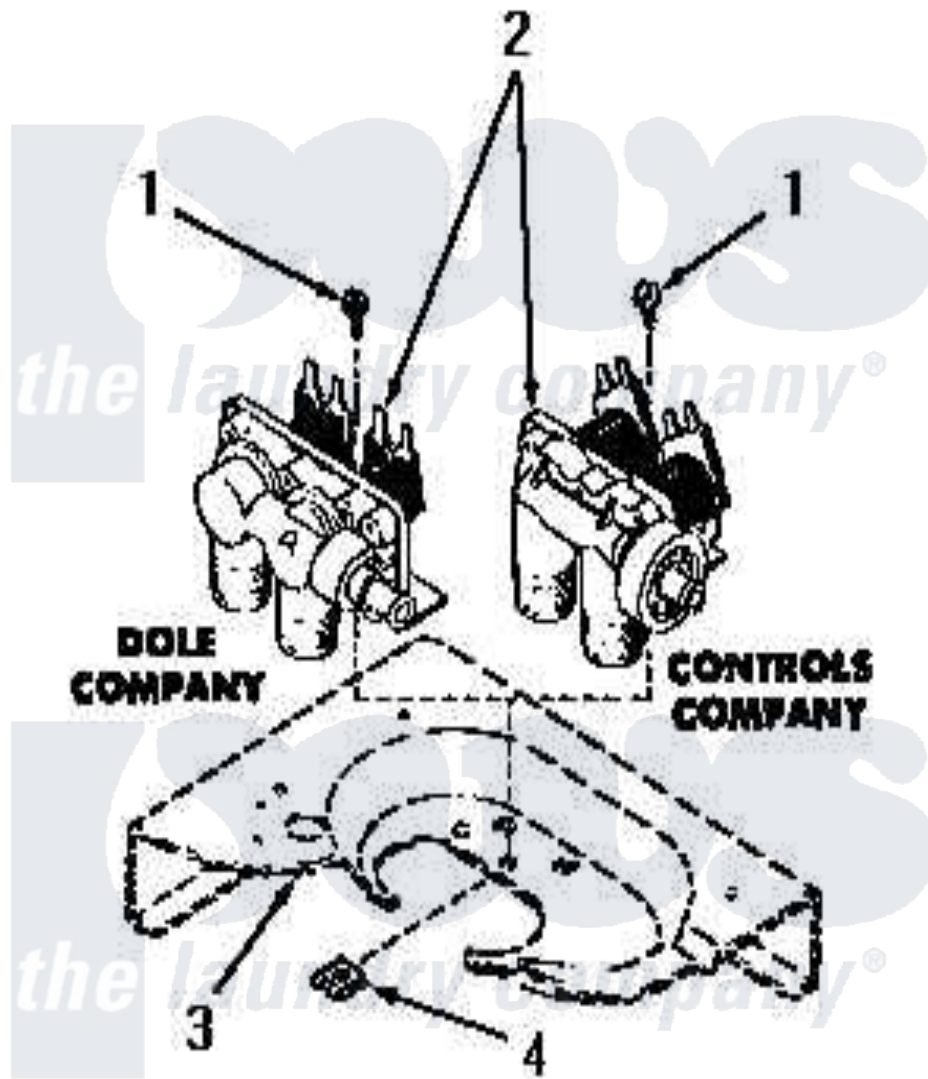

Amana DA3780 12 - MIXING VALVE

Amana [Residential Amana DA3780 Washer Parts](#) Parts Diagram 12 - MIXING VALVE
 Click on the part number to view part

Item	Original Part Number	Replaced By	Status	Part Description
1	23962	W10116760		Screw
2	25833			Valve, Mixing
3	Y00000000		Not Available	SEE NOTE CABINET TOP
4	23277		Not Available	NUT,SPEED