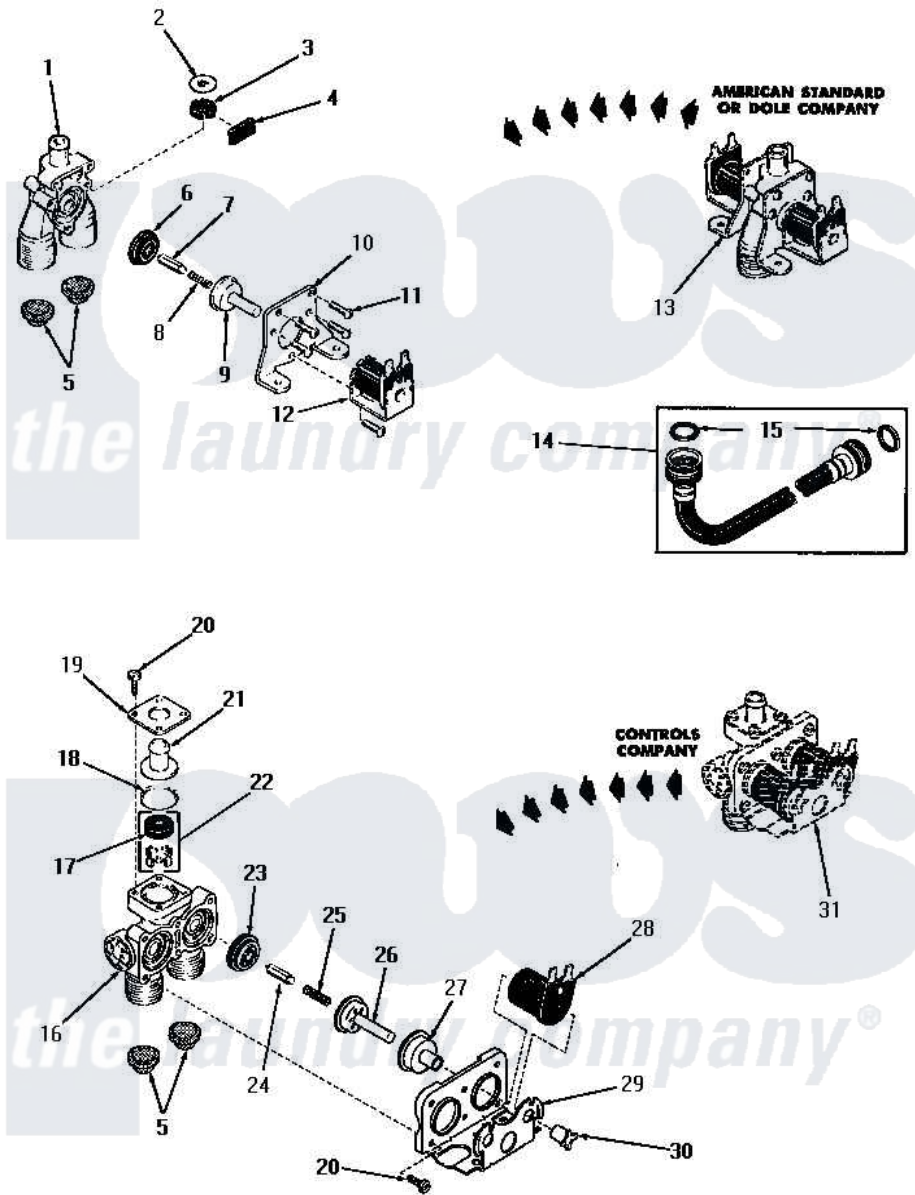

# Amana DA3780 13 - MIXING VALVE ASSEMBLIES

Amana Residential Amana DA3780 Washer Parts Parts Diagram 13 - MIXING VALVE ASSEMBLIES  
 Click on the part number to view part

Item	Original Part Number	Replaced By	Status	Part Description
1	20678		Not Available	BODY, VALVE
2	23224G		Not Available	DIFFUSER
3	21187C		Not Available	REGULATOR, FLOW
"	<a href="#">23224C</a>			Regulator, Flow
4	21561D		Not Available	PLUG
5	20181-0		Not Available	INLET SCREEN
6	23224F		Not Available	DIAPHRAGM
7	<a href="#">23224D</a>			Armature
8	23224E		Not Available	SPRING
9	23224B		Not Available	GUIDE
10	21561E		Not Available	MOUNTING BRACKET
11	21561G		Not Available	ROUND HEAD SCREW
12	21714A		Not Available	SOLENOID
13	Y00000000		Not Available	SEE NOTE MIXING VALVE ASSEMBLY
14	20241	<a href="#">EZ20241</a>		20 x 24 x 1 Filter 1 Metal Side
15	20290	<a href="#">Y013783</a>		Washer, Inlet Hose

16	24596Q	Not Available	VALVE BODY
17	Y00000000	Not Available	SEE NOTE INSTALL WITH CONCAVE SURFACE DOWN TOWARD VALVE BODY
18	24596L	Not Available	OUTLET FITTING GASKET
19	24596N	Not Available	OUTLET FITTING PLATE
20	24596P	Not Available	SCREW
21	24596M	Not Available	OUTLET FITTING
22	24596J	Not Available	REGULATOR, FLOW
"	24597J	Not Available	FLOW REGULATOR
23	24596H	Not Available	DIAPHRAGM
24	24596G	Not Available	ARMATURE
25	24596F	Not Available	SPRING
26	24596E	Not Available	GUIDE
27	24596D	Not Available	GUIDE SLEEVE
28	24596A	Not Available	SOLENOID
29	24596C	Not Available	MOUNTING BRACKET
30	24596B	Not Available	SOLENOID SLEEVE
31	Y00000000	Not Available	SEE NOTE MIXING VALVE ASSEMBLY