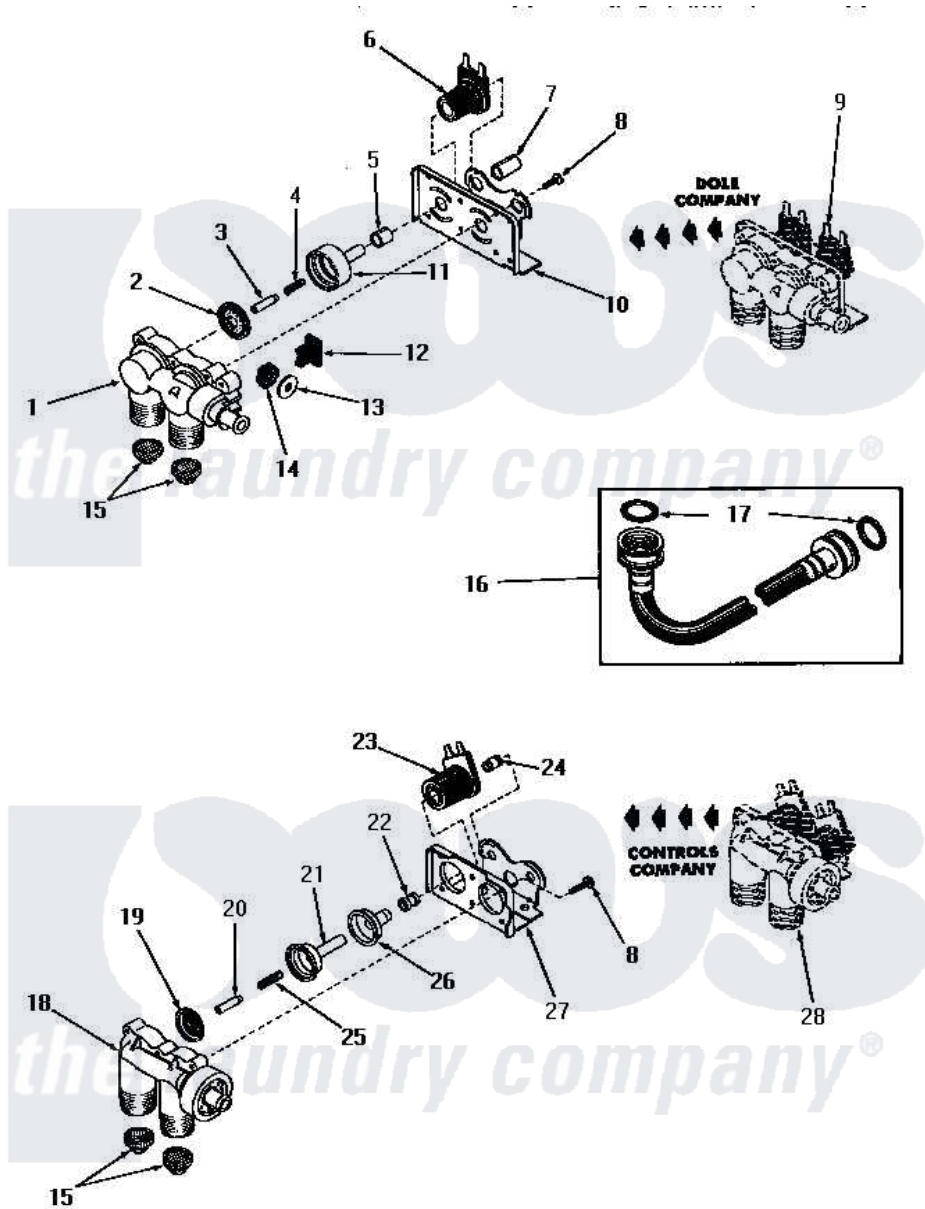

Amana DA3780 14 - MIXING VALVE ASSEMBLIES

Amana [Residential Amana DA3780 Washer Parts](#) Parts Diagram 14 - MIXING VALVE ASSEMBLIES
 Click on the part number to view part

Item	Original Part Number	Replaced By	Status	Part Description
1	24125			Body, Valve
2	24134		Not Available	DIAPHRAGM
3	24132		Not Available	ARMATURE
4	24131		Not Available	SPRING
5	24129		Not Available	SLEEVE, SHORT
6	24126	33930		Valve, Mixing
7	24128		Not Available	SLEEVE, LONG
8	25817C		Not Available	SCREW
9	Y00000000		Not Available	SEE NOTE MIXING VALVE ASSEMBLY
10	Y24127		Not Available	MOUNTING BRACKET
11	24130			Guide, Armature
12	Y24135		Not Available	PLUG, FLOW REGULATOR
13	23224G		Not Available	DIFFUSER
14	23224C			Regulator, Flow
"	21187C		Not Available	REGULATOR, FLOW
15	24122	22002960		Strainer, Washer Inlet

16	20241	EZ20241	20 x 24 x 1 Filter 1 Metal Side
17	20290	Y013783	Washer, Inlet Hose
18	24123	Not Available	VALVE BODY
"	Y24124	Not Available	VALVE BODY
19	25817K	Not Available	DIAPHRAGM
20	25817H	Not Available	ARMATURE
21	25817F	Not Available	ARMATURE GUIDE
22	25817D	Not Available	SLEEVE ADAPTER
23	24596A	Not Available	SOLENOID
24	25817M	Not Available	SOLENOID PLUG
25	25817G	Not Available	SPRING
26	25817E	Not Available	SLEEVE, GUIDE xREPLACE
27	25817B	Not Available	MOUNTING BRACKET
28	Y00000000	Not Available	SEE NOTE MIXING VALVE ASSEMBLY