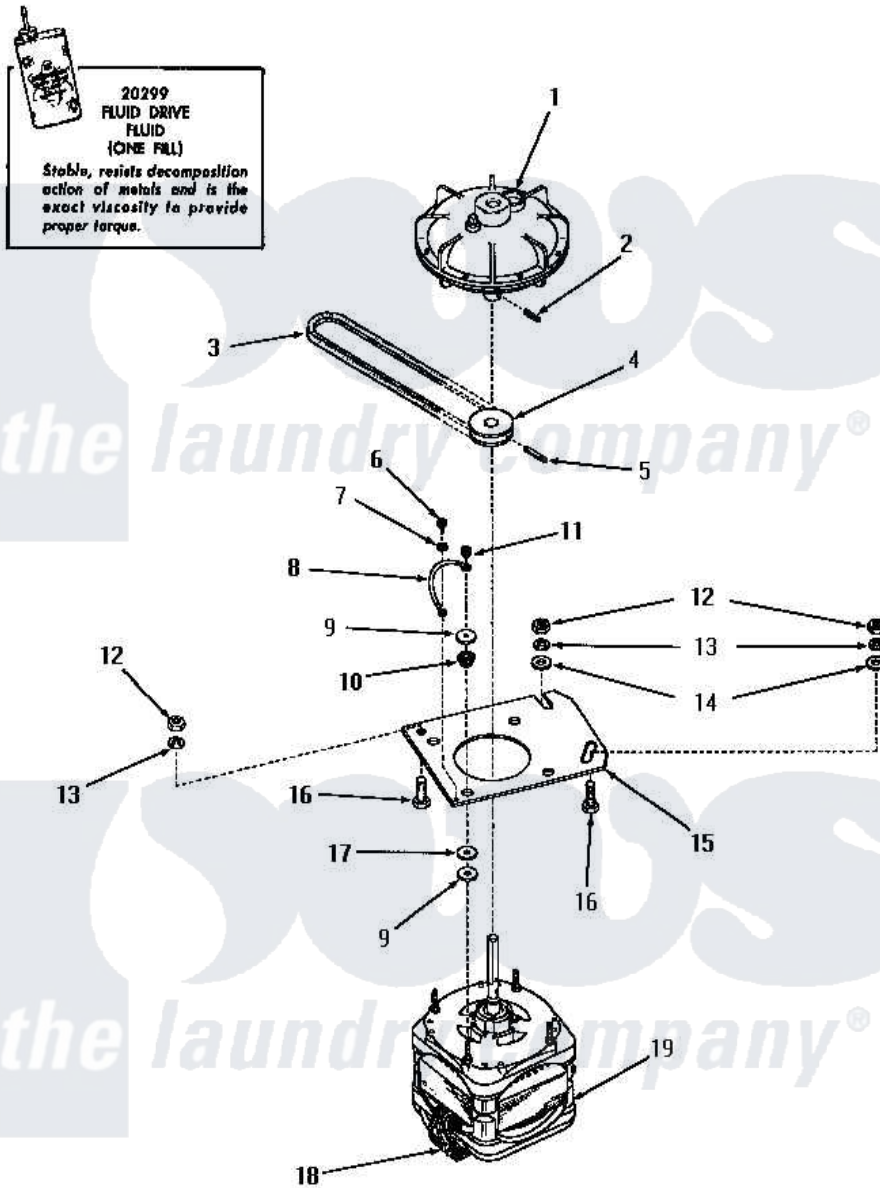

Amana DA3780 15 - MOTOR AND FLUID DRIVE

Amana [Residential Amana DA3780 Washer Parts](#) Parts Diagram 15 - MOTOR AND FLUID DRIVE
 Click on the part number to view part

Item	Original Part Number	Replaced By	Status	Part Description
1	24706			Assembly, Fluid Drive
2	24703		Not Available	PIN,ROLL
3	23759		Not Available	BELT
4	26116			Pulley, Drive
5	23750			Pin, Roll
6	20530			Screw, 10-24 x 3/8 Hex
7	21735		Not Available	LOCKWASHER,No.10 INTSHKP
8	25484		Not Available	GROUND WIRE
9	20103	M0270519		Washer
10	20102		Not Available	WASHER
11	23604			Nut, Hex 10-32 Lock
12	20274	62739		Nut, Lock
13	20277			Lockwasher, 3/8 Std X 3
14	20279			Washer, 13/32 ID x 13/16 OD
15	23769		Not Available	PLATE,MOUNTING
16	20255		Not Available	SCREW,3/8-16 X 1 HEX H

17	20104		Washer
18	24139	Not Available	SWITCH,MOTOR
19	26069		X Assembly, Motor And Pulley
NI	20299	Not Available	FLUID DRIVE FLUID-BULK