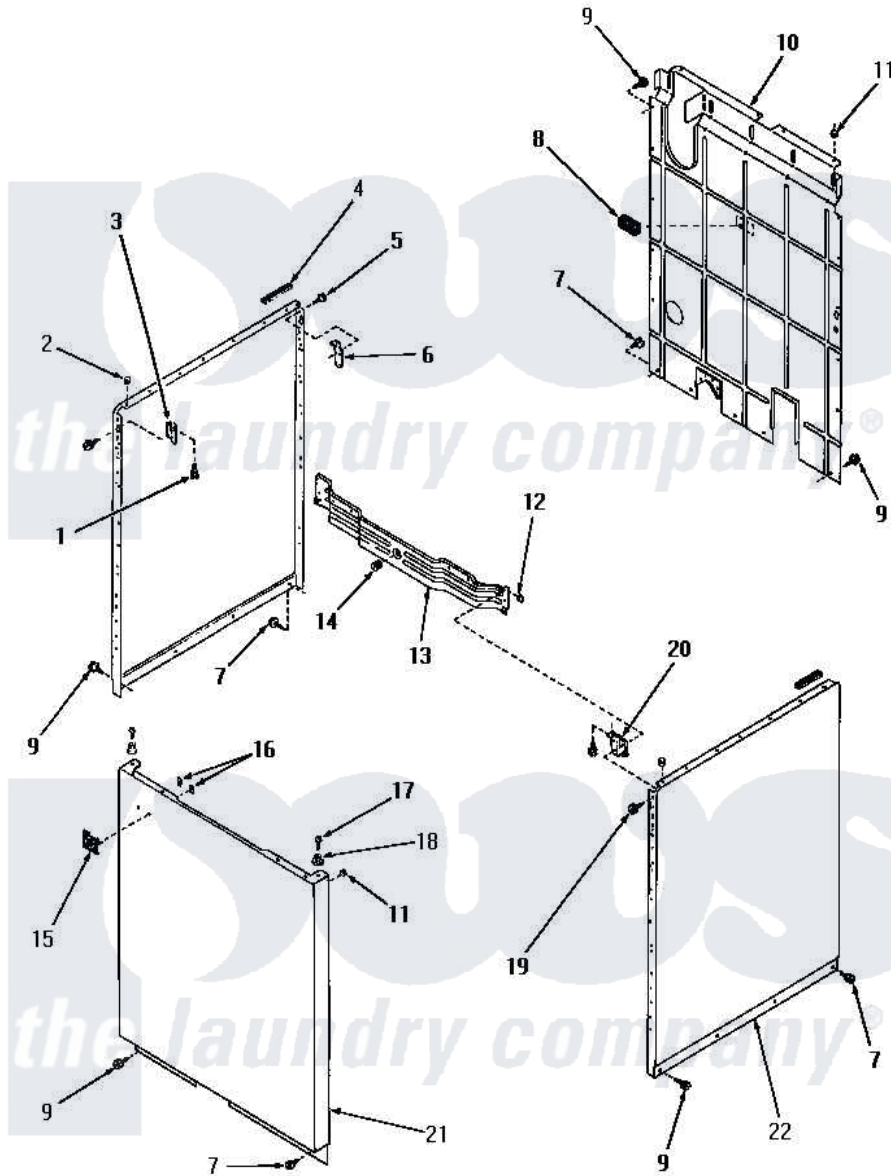

Amana DA3780 16 - PANELS

Amana Residential Amana DA3780 Washer Parts Parts Diagram 16 - PANELS
 Click on the part number to view part

Item	Original Part Number	Replaced By	Status	Part Description
1	23008			Screw, 10-24 X 3/4 Sems
2	21176			Bumper
3	22847		Not Available	BRACKET
"	26691		Not Available	BRACKET,HOLD DOWN-L.H.
4	80312			Bumper Pad
5	51784		Not Available	SCREW,10B-16 X 1/2 HEX
6	52487			Lug, Hold-Down
7	26415	27001200		Screw
8	23257		Not Available	PAD,BUMPER
9	26592		Not Available	HEX HEAD SCREW
10	24342GR		Not Available	REAR PANEL, GRAY
11	20387			Bumper
12	25987		Not Available	NUT,SPEED
"	21747			Nut, Speed
13	21262		Not Available	CROSS BRACE, FRONT
14	25959			Grommet

15	22086	Not Available	MONOGRAM
16	22161	Not Available	CLIP
17	Q6535	Not Available	SCREW,10B-16 X 3/4 ROU
18	23020	Not Available	MOUNT,PANEL
19	03814		Screw, 10-24 X 1/2 Roun
"	51784	Not Available	SCREW,10B-16 X 1/2 HEX
20	22846	Not Available	BRACKET
"	26690	Not Available	BRACKET,HOLD DOWN-R.H.
21	24687A	Not Available	FRONT PANEL, AVOCADO
"	24687W	Not Available	FRONT PANEL, WHITE
"	24687H	Not Available	FRONT PANEL, HARVEST GOLD
"	24687C	Not Available	FRONT PANEL, COPPERTONE
22	24336A	Not Available	SIDE PANEL, RIGHT OR LEFT, AVO
"	24336W	Not Available	xREPLACE
"	24336H	Not Available	SIDE PANEL, RIGHT OR LEFT, HAR
"	24336C	Not Available	SIDE PANEL, RIGHT OR LEFT, COP