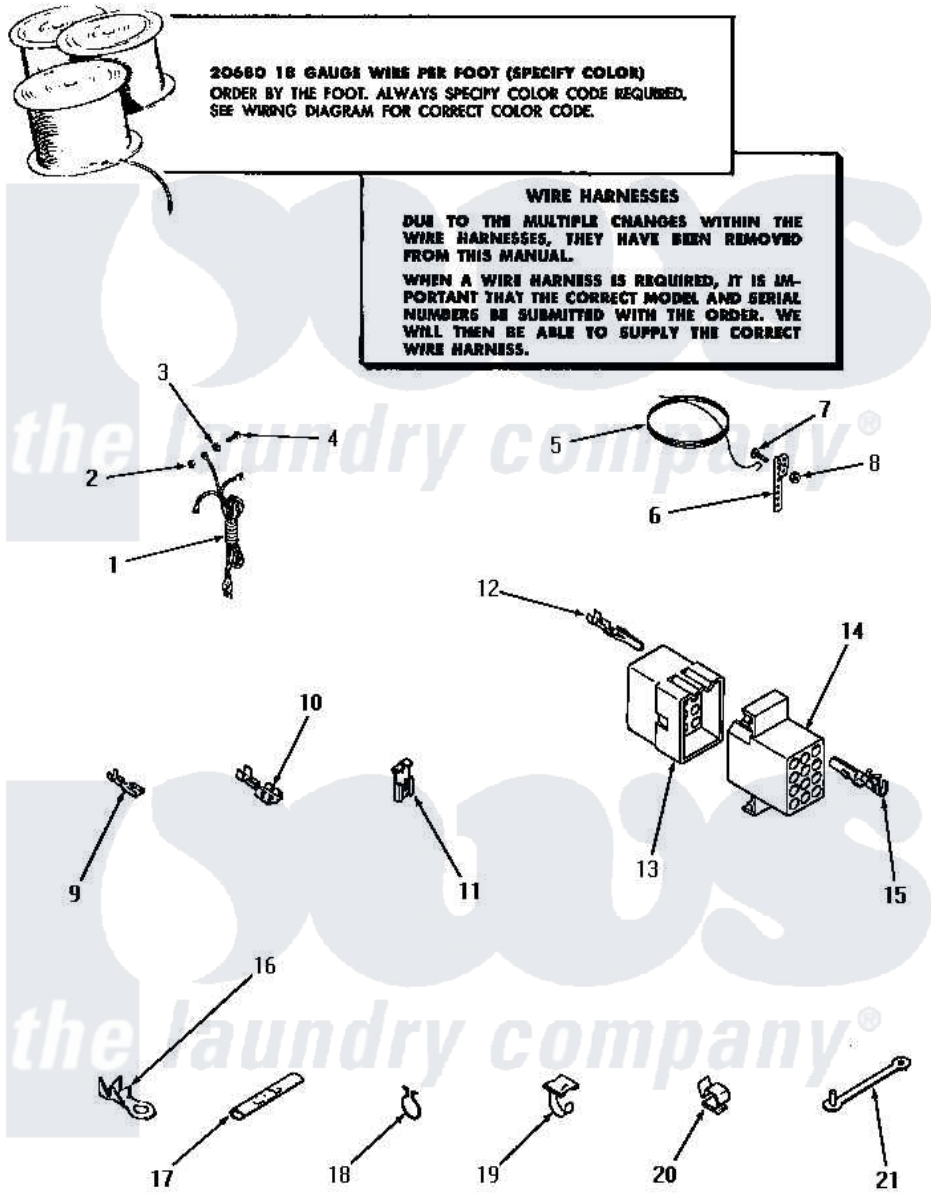

# Amana DA3780 17 - POWER CORD, WIRE AND TERMINALS

Amana Residential Amana DA3780 Washer Parts Parts Diagram 17 - POWER CORD, WIRE AND TERMINALS  
Click on the part number to view part

Item	Original Part Number	Replaced By	Status	Part Description
1	22660		Not Available	POWER CORD AND PLUG
2	03673		Not Available	NUT
3	<a href="#">03815</a>			Lockwasher, No.10 Ext Shk
4	<a href="#">20267</a>			Screw, 10-24 X 3/8 Round
5	Y21429		Not Available	GROUND WIRE
6	21430		Not Available	STRAP,GROUND
7	21431		Not Available	ROUND HEAD SCREW
8	Y20276		Not Available	NUT
9	<a href="#">00112</a>			Terminal, Spade-3/16 Fe
10	Y00119		Not Available	SPADE TERMINAL(18 GAUGE) (1/4 INCH-(1) 18 GAUGE WIRE)
11	<a href="#">Y00120</a>			Terminal, Flag-1/4 Fema
12	<a href="#">Y00116</a>			Terminal, Pin-Male
13	<a href="#">23037</a>			Plug, 15 Circuit
"	23035		Not Available	PLUG,12 CIRCUIT
"	<a href="#">23033</a>			Plug, 9 Circuit

"	<a href="#">23041</a>		Plug, 6 Circuit
"	<a href="#">23040</a>		Plug-3 Circuit
14	<a href="#">23036</a>		Receptacle, 12 Circuit
"	23039	<a href="#">697780</a>	Receptacle,
"	Y23034	<a href="#">26163</a>	Receptacle, 9 Circuit
"	23042	Not Available	RECEPTACLE
"	23038	Not Available	RECEPTACLE, 15 CIRCUIT
15	Y00117	<a href="#">5011-XX</a>	093 Female Socket
16	<a href="#">00110</a>		No.10 18 Gauge Wire
17	21091	Not Available	CONNECTOR TWO 1/4 INCH MALE
18	<a href="#">51291</a>		Clip, Wire
19	21793	Not Available	CABLE CLIP
20	<a href="#">21036</a>		Clip, Cable
21	22837	Not Available	STRAP,WIRE
NI	20680	Not Available	18 GAUGE WIRE