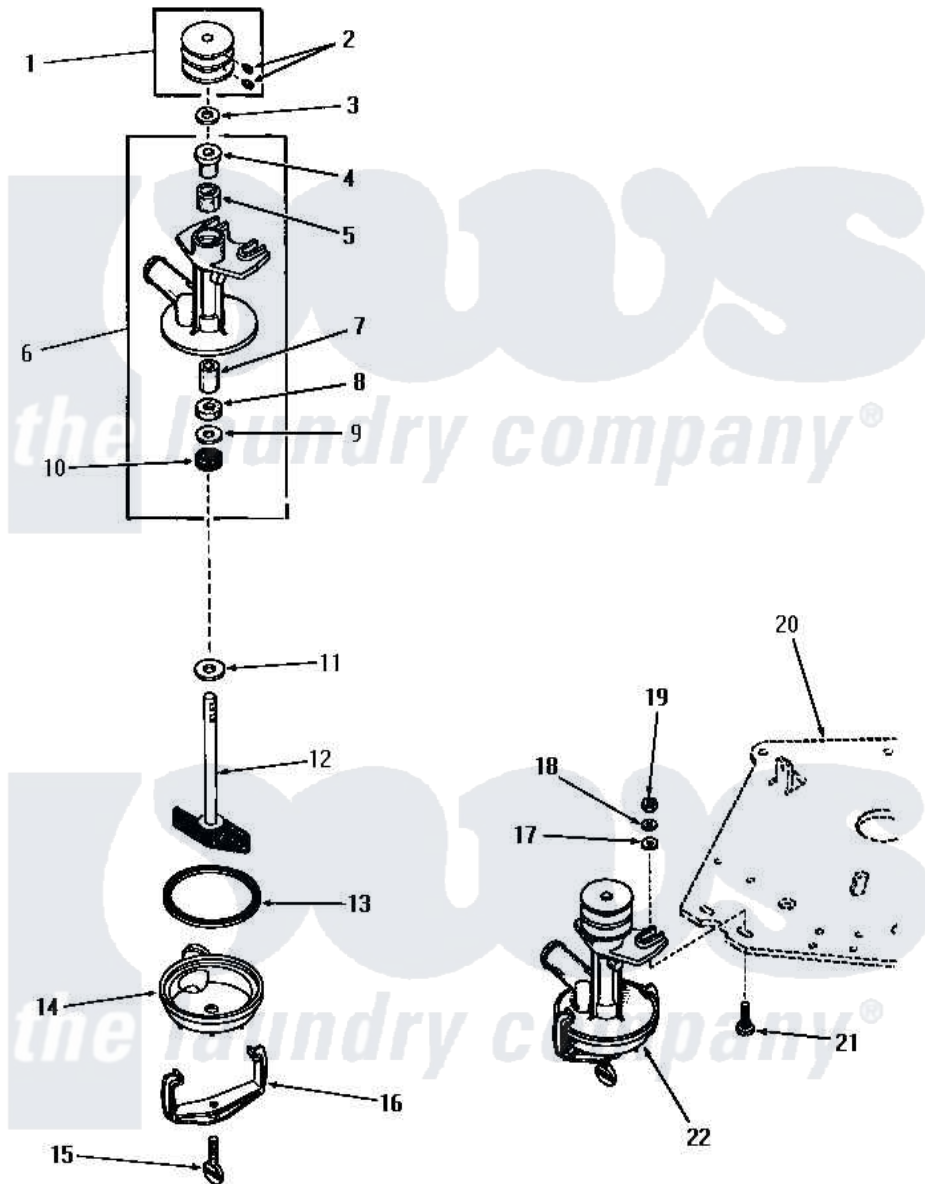

# Amana DA3780 18 - PUMP ASSY

Amana [Residential Amana DA3780 Washer Parts](#) Parts Diagram 18 - PUMP ASSY  
 Click on the part number to view part

Item	Original Part Number	Replaced By	Status	Part Description
1	23770		Not Available	ASSY,PULLEY
2	<a href="#">02771</a>			Screw, 1/4-20 x 3/8 Hex S
3	<a href="#">20098</a>			Washer, .440idx7/8odx1/
4	<a href="#">20072</a>			Bearing
5	<a href="#">26479</a>			Wick
6	20763		Not Available	PUMP BODY
7	<a href="#">20071</a>			Bearing
8	<a href="#">20094</a>			Packing Material
9	<a href="#">20093</a>			Washer, 29/64 ID x 63/64 OD
10	<a href="#">20095</a>			Seal
11	<a href="#">20099</a>			Washer, .440idx1.125odx
12	04372		Not Available	ASSY,IMPELLER
13	20097		Not Available	GASKET
14	04316		Not Available	BOTTOM,PUMP
15	<a href="#">20161</a>			Screw, 5/16-18 X 1-1/16
16	<a href="#">20066</a>			Clamp, Pump

17	<a href="#">20176</a>		Washer, .2656 ID x 9/16 OD
18	<a href="#">03189</a>		LoCkwasher, 1/4 Std-C P
19	20275	<a href="#">27001225</a>	Nut, Jam Mid Lock 1/4-20
20	Y00000000	Not Available	SEE NOTE MOUNTING PLATE
21	<a href="#">24390</a>		Bolt
22	25178	Not Available	ASSY,PUMP