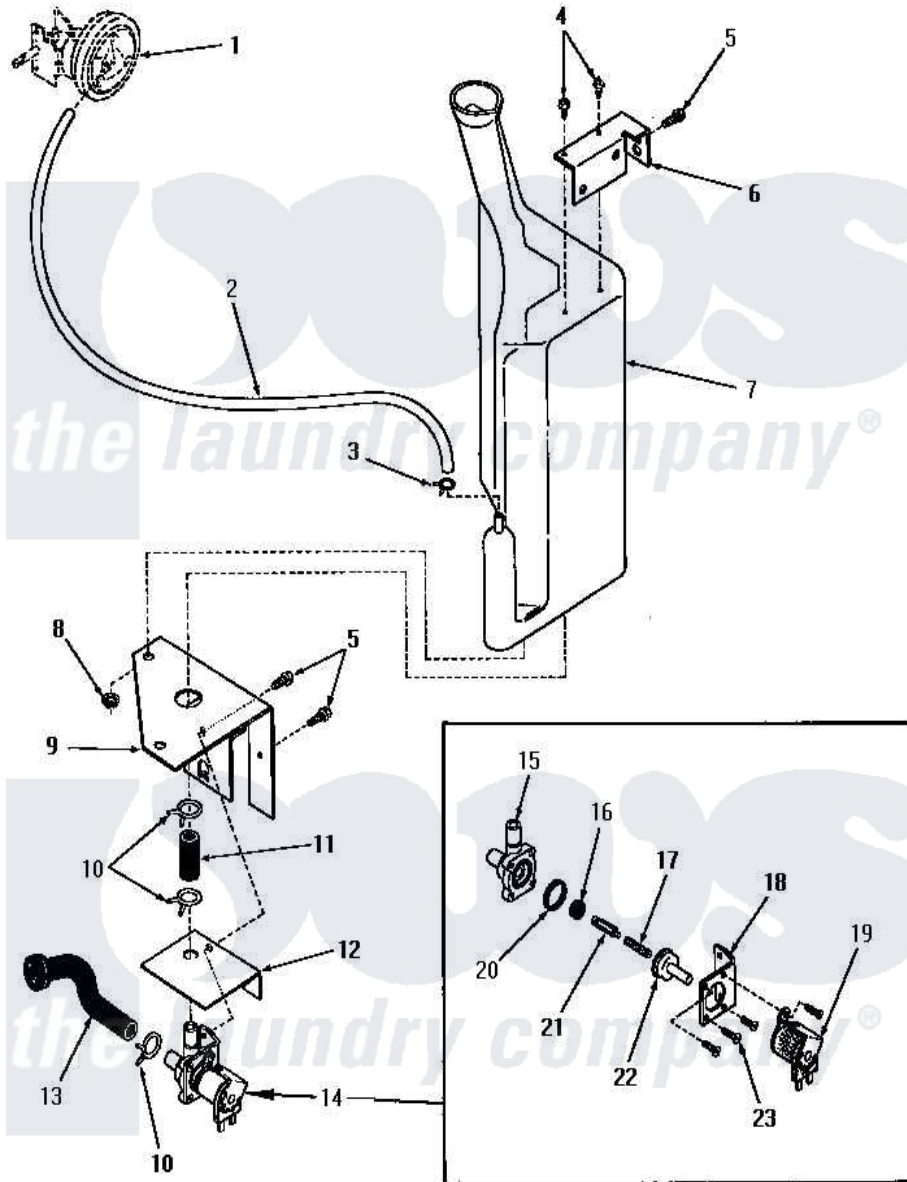

Amana DA3780 19 - RESERVOIR & DRAIN VALVE

Amana [Residential Amana DA3780 Washer Parts](#) Parts Diagram 19 - RESERVOIR & DRAIN VALVE
 Click on the part number to view part

Item	Original Part Number	Replaced By	Status	Part Description
1	Y00000000		Not Available	SEE NOTE PRESSURE SWITCH
2	24444		Not Available	NO LONGER AVAILABLE
3	Y22294	596669		Clamp, Manifold
4	52150	489464		Screw
5	51784		Not Available	SCREW,10B-16 X 1/2 HEX
6	24394		Not Available	UPPER BRACKET
7	24430		Not Available	RESERVOIR
8	24441		Not Available	WIRING DIAGRAM
9	24393		Not Available	LOWER BRACKET
10	80479		Not Available	HOSE CLAMP
11	24440		Not Available	CODE J
12	25044		Not Available	SOLENOID SHIELD
13	24437		Not Available	HOSE
14	24438	68136-47		Shelf Trim
15	24438G		Not Available	BODY
16	24438F		Not Available	SEAL

17	24438C	Not Available	SPRING
18	24438H	Not Available	MOUNTING BRACKET
19	24438A	Not Available	SOLENOID
20	24438E	Not Available	GASKET
21	24438D	Not Available	ARMATURE
22	24438B	Not Available	GUIDE,ARMATURE
23	21561G	Not Available	ROUND HEAD SCREW