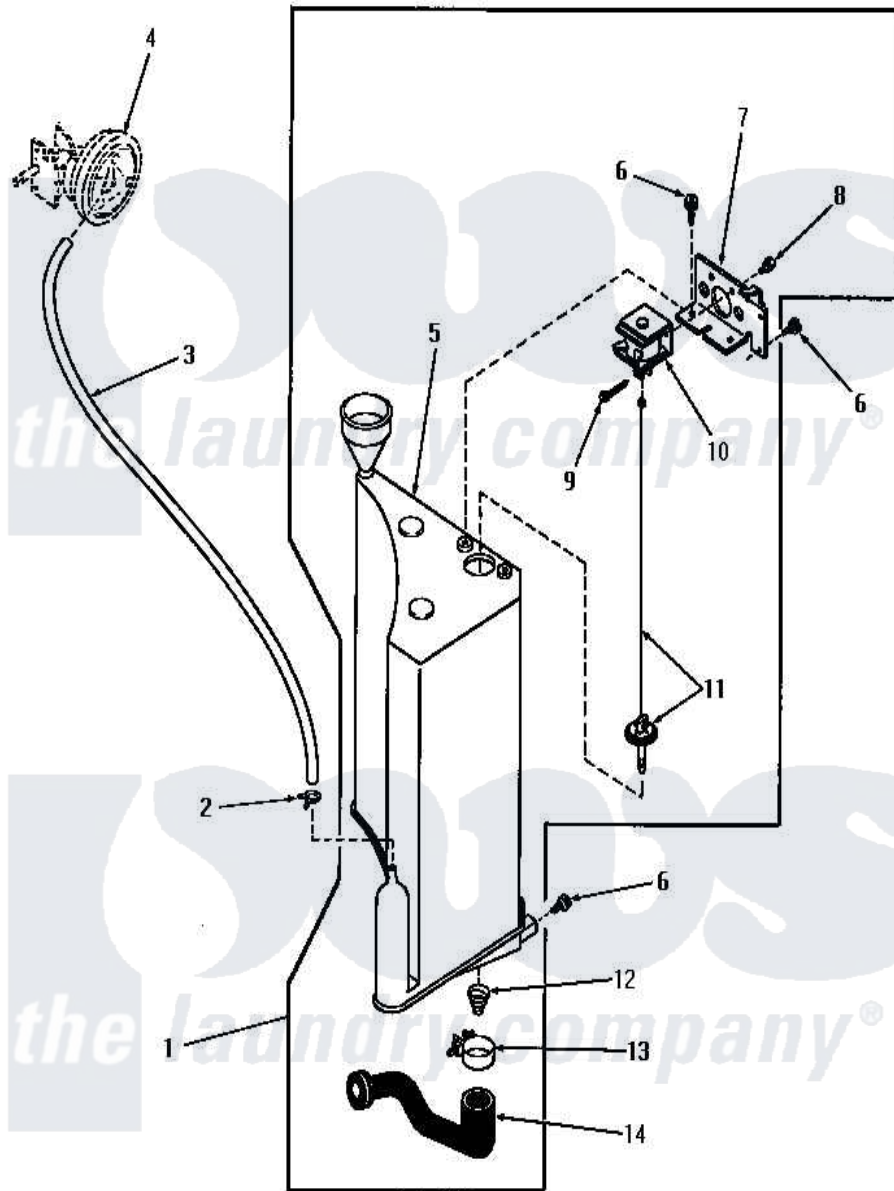

# Amana DA3780 20 - RESERVOIR & DRAIN VALVE

Amana [Residential Amana DA3780 Washer Parts](#) Parts Diagram 20 - RESERVOIR & DRAIN VALVE  
 Click on the part number to view part

Item	Original Part Number	Replaced By	Status	Part Description
1	<a href="#">26003</a>			Assembly, Pressure Tank-Com
2	Y22294	<a href="#">596669</a>		Clamp, Manifold
3	24444		Not Available	NO LONGER AVAILABLE
4	Y00000000		Not Available	SEE NOTE PRESSURE SWITCH
5	25993		Not Available	RESERVOIR
6	51784		Not Available	SCREW, 10B-16 X 1/2 HEX
7	Y26000		Not Available	BRACKET
8	<a href="#">Y03950</a>			Screw, 10-32 x 5/16 Sems
9	<a href="#">20248</a>			Pin, Cotter
10	25999		Not Available	SOLENOID, DRAIN VALVE
11	<a href="#">26244</a>			Assembly, Plunger-Drain Val
12	25997		Not Available	SPRING, DRAIN VALVE
13	20824		Not Available	HOSE CLAMP
14	<a href="#">25998</a>			Hose, Drain-Pressure Ta