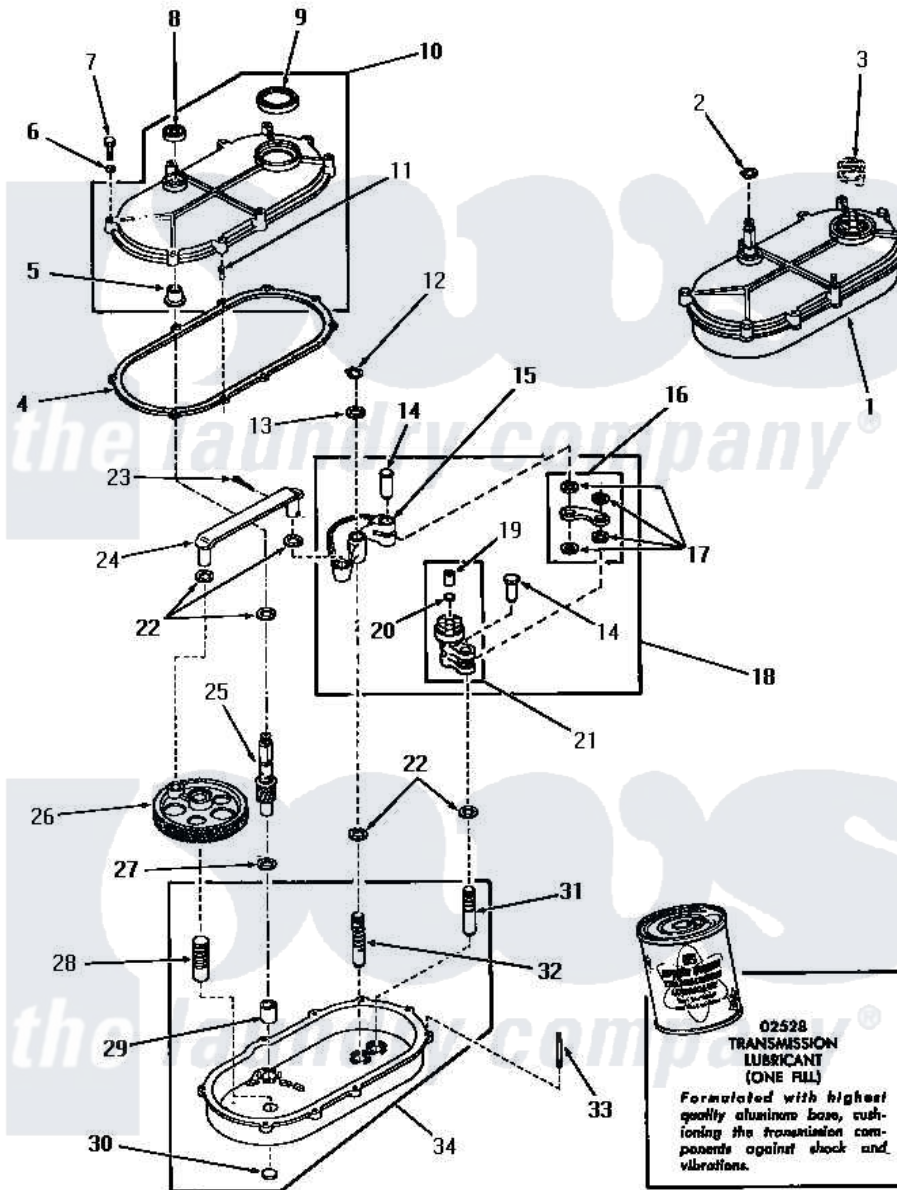

Amana DA3780 21 - TRANSMISSION ASSY

Amana [Residential Amana DA3780 Washer Parts](#) Parts Diagram 21 - TRANSMISSION ASSY
 Click on the part number to view part

Item	Original Part Number	Replaced By	Status	Part Description
1	23828			Assembly, Transmission
2	23751			Ring, Retaining
3	Y00000000		Not Available	SEE NOTE SHIFT CLUTCH
4	20059			Gasket
5	20082			Bearing
6	03189			LoCkwasher, 1/4 Std-C P
7	20257		Not Available	SCREW, 1/4-20 X 1-1/4 H
8	20200			Seal
9	20199			Seal
10	20216		Not Available	ASSY, TRANSMISSION COVE
11	20197		Not Available	DOWEL PIN
12	23751			Ring, Retaining
13	20212	35092		Washer, 3628id X 1.00 X .056
14	01690			Pin, Link
15	05005	05005P		Assembly
16	Y04999		Not Available	LINK

17	20212	35092	Washer, 3628id X 1.00 X .056
18	20220		Assembly, Rocker Arm
19	01711	Not Available	BEARING
20	Y02479		Disc, Expansion
21	20219	30927P	Assembly Clutch Arm
22	01791		Washer, .626 X 1.125 X1
23	02578		Pin, Cotter
24	03969	03969P	Rod Connecting
25	23645		Pinion
26	02175	Not Available	GEAR,CRANK
27	20198	41813	Csa 20198 20 4w 19 Deg Cc
28	03477	Not Available	PIN
29	01993		Bearing, 7/8odx5/8id
30	Y02769		Disc
31	01688	Not Available	PIN
32	24817	Not Available	PIN,ROCKER ARM
33	20155	Not Available	STUD,DOUBLE END 1/4-20
34	23927	Not Available	ASSY,TRANSMISSION xREPLACE
NI	02528	02528P	Grease Transmission Mobil 209