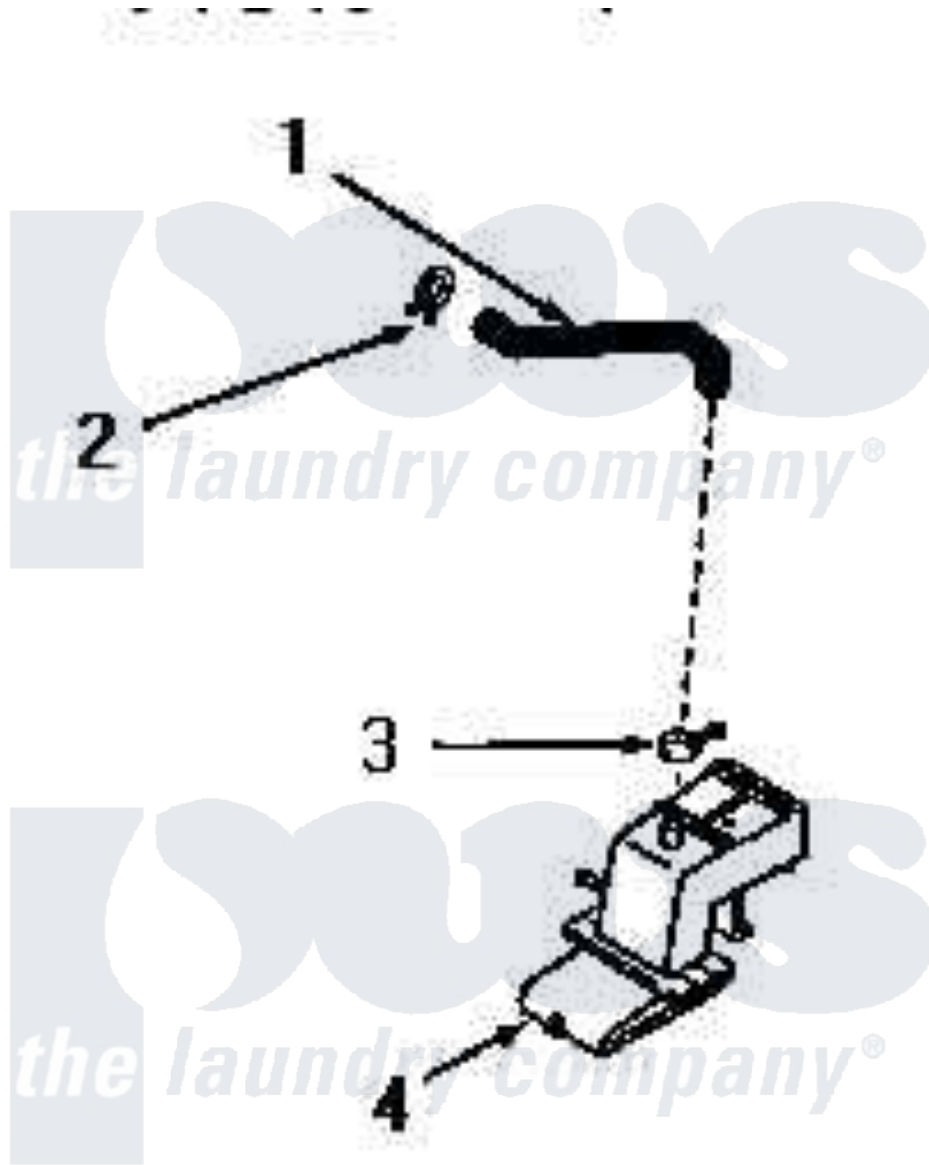

# Amana DA3780 23 - WATER INLET & FILLER HOSE

[Amana Residential Amana DA3780 Washer Parts](#) Parts Diagram 23 - WATER INLET & FILLER HOSE  
Click on the part number to view part

Item	Original Part Number	Replaced By	Status	Part Description
1	<a href="#">25822</a>			Hose, Filler
2	80479		Not Available	HOSE CLAMP
3	25988	<a href="#">596669</a>		Clamp, Manifold
4	<a href="#">23327</a>			Assembly, Water Inlet