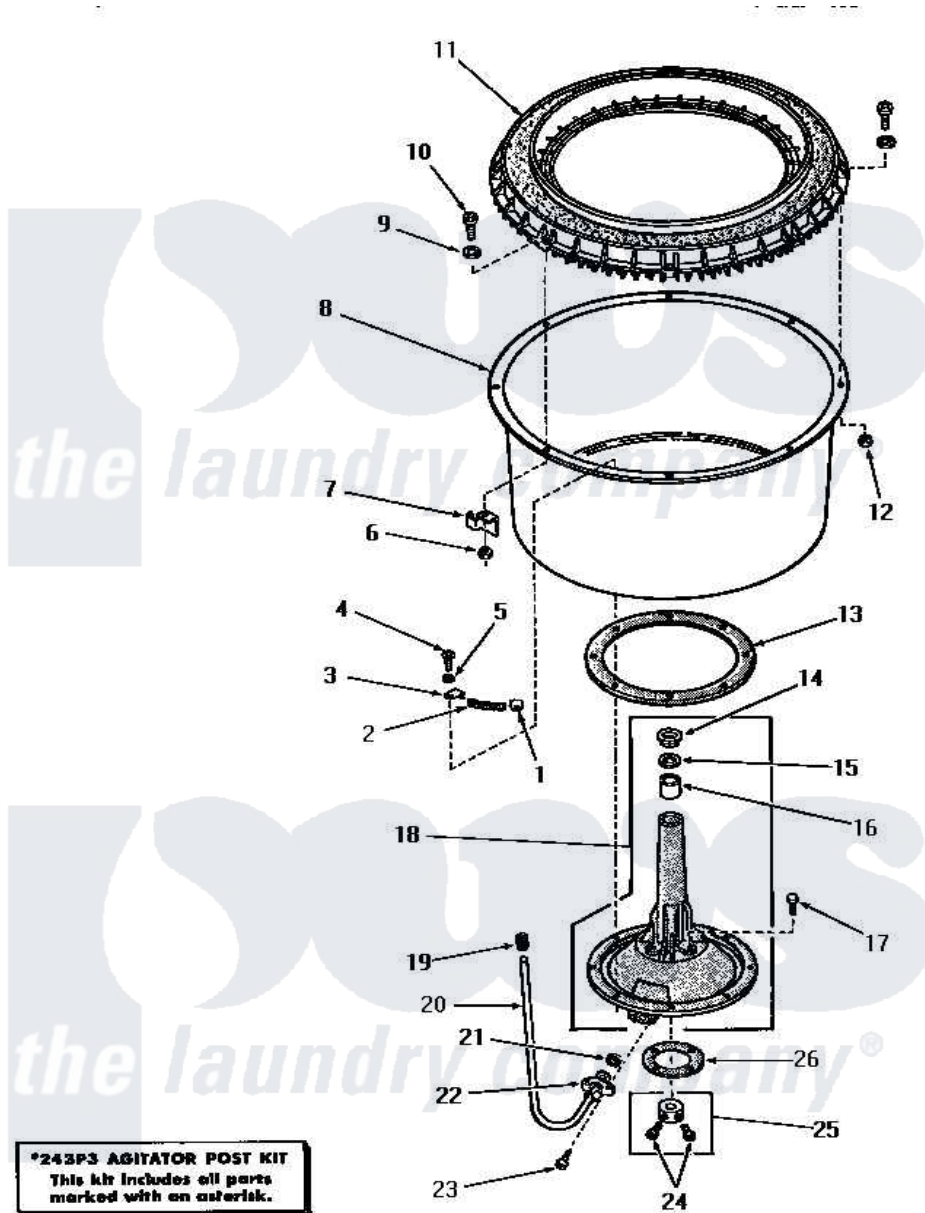

# Amana DA3781 02 - AGITATOR POST AND SPIN TUB

Amana Residential Amana DA3781 Washer Parts Parts Diagram 02 - AGITATOR POST AND SPIN TUB  
 Click on the part number to view part

Item	Original Part Number	Replaced By	Status	Part Description
1	<a href="#">22446</a>			Clip
2	<a href="#">22144</a>			Spring
3	<a href="#">22447</a>			Clip
4	<a href="#">20260</a>			Screw, 5/16-18 X 3/4 RD
5	20121		Not Available	GASKET
6	<a href="#">26678</a>			Nut, Self-Locking
7	<a href="#">22025</a>			Bracket
8	22382		Not Available	TUB, SPIN
9	<a href="#">25100</a>			Washer, 17/64 ID x 1/2 OD
10	25251	<a href="#">E225251</a>		25 x 25 x 1 Filter 1 Metal Side
11	24931		Not Available	BALANCE RING
12	<a href="#">25250</a>			Nut, 1/4-20 Hex Nyllock
13	<a href="#">20122</a>			Gasket
14	<a href="#">23685</a>			Bearing
15	<a href="#">23684</a>			Seal
16	<a href="#">23686</a>			Bearing

17	<a href="#">20261</a>		Screw, Cap
18	23993	Not Available	ASSY,CENTER COLUMN
19	<a href="#">22351</a>		Sleeve
20	<a href="#">22359</a>		Tube, Sediment
21	<a href="#">20110</a>		Gasket
22	<a href="#">26046</a>		Bracket, Sediment Tube
23	20852	Not Available	SCREW,10-24 X 1/2 HEX
24	23481	<a href="#">02422</a>	Screw, 1/4-20 X 1/2 HeX
25	<a href="#">20377</a>		Collar Assembly
26	<a href="#">20120</a>		Gasket