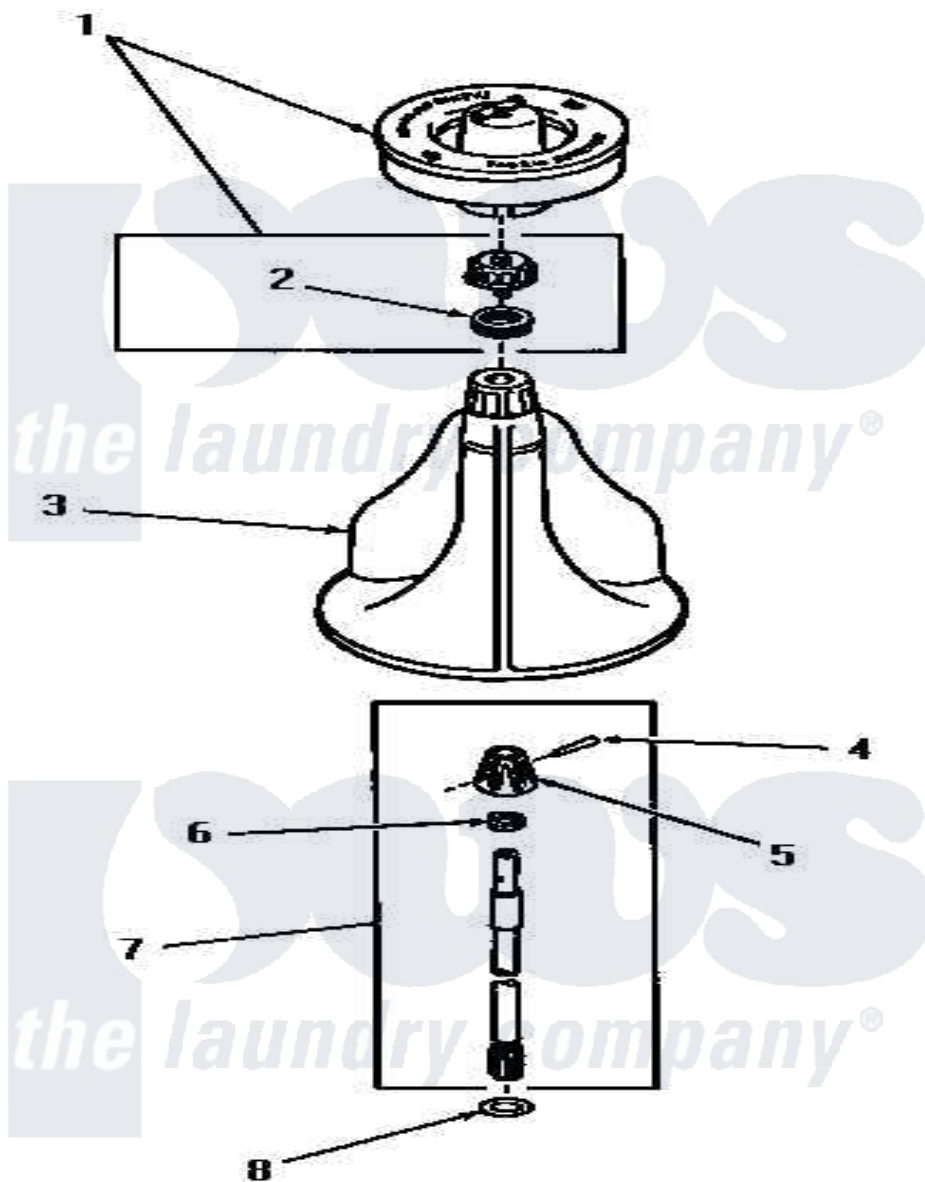

Amana DA3781 03 - AGITATOR, SHAFT & FABRIC SOFTENER DISP

Amana Residential Amana DA3781 Washer Parts Parts Diagram 03 - AGITATOR, SHAFT & FABRIC SOFTENER DISP
 Click on the part number to view part

Item	Original Part Number	Replaced By	Status	Part Description
1	26014			Assembly, Cap And Ring-Agitator
2	20136			Ring
3	26006			Assembly, Agitator
4	20243			Pin, Taper
5	20056		Not Available	BLOCK, DRIVE
6	20057	222T017P01		Washer FIB 21/32 ID X 1156 OD X 1/8
7	21751	21751P		Assyshaft
8	22135			Washer