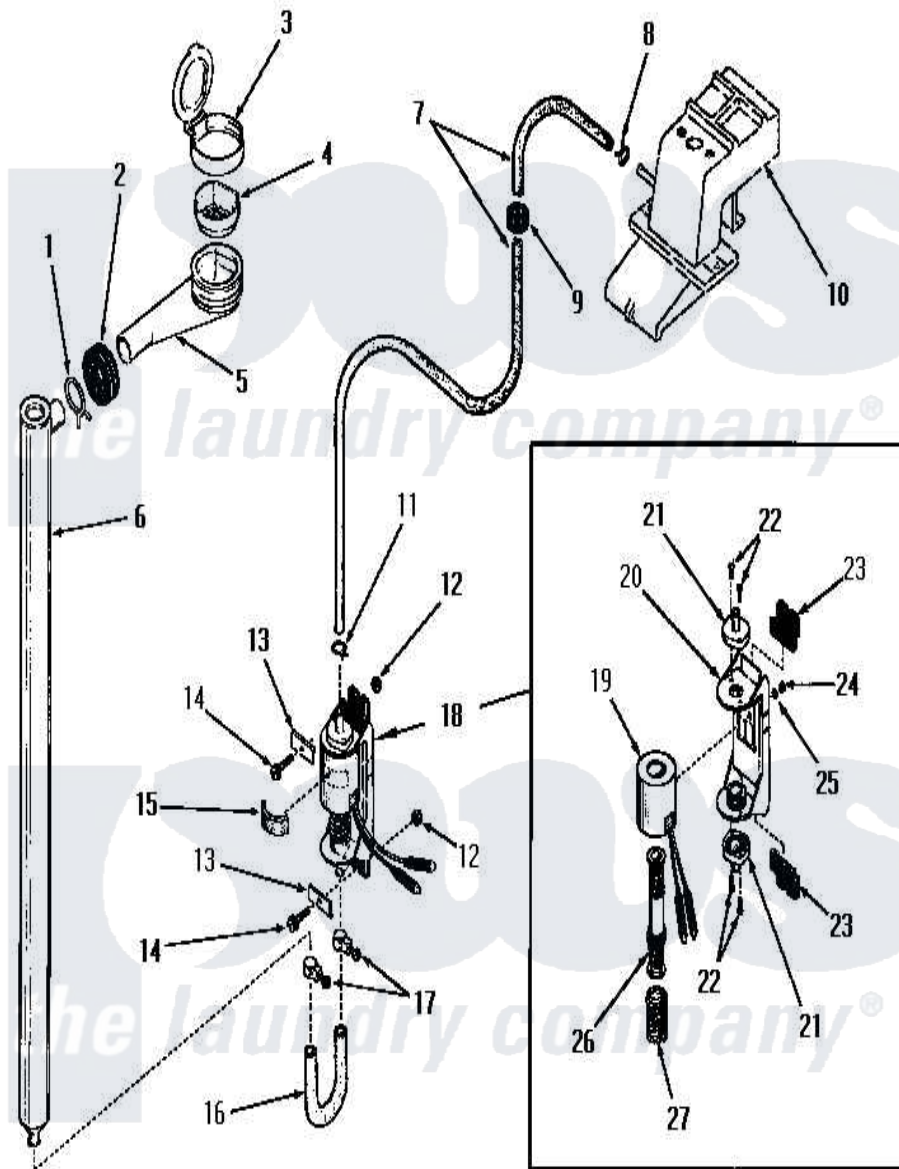

Amana DA3781 04 - BLEACH DISPENSER

Amana Residential Amana DA3781 Washer Parts Parts Diagram 04 - BLEACH DISPENSER
 Click on the part number to view part

Item	Original Part Number	Replaced By	Status	Part Description
1	Y03640		Not Available	CLAMP
2	20118		Not Available	GROMMET,1982 INV
3	22484		Not Available	BLEACH LID
4	21984			Cover, Dispenser
5	22377		Not Available	DISPENSER xREPLACE
6	22303		Not Available	TUBE,BLEACH
7	22300		Not Available	HOSE
8	23410		Not Available	HOSE CLAMP
9	22299		Not Available	GROMMET
10	Y00000000		Not Available	SEE NOTE WATER INLET
11	22295		Not Available	HOSE CLAMP
12	22001			Nut, 10-24 Nylon Hex BR
13	Y22287		Not Available	BLEACH PUMP BRACKET
14	25989		Not Available	HEX HEAD SCREW
15	25220		Not Available	BUMPER
16	22302		Not Available	HOSE

17	24904	Not Available	CLAMP
18	22337		Pump, Bleach
19	22337B	Not Available	COIL AND FRAME
20	22337A	Not Available	BASE
21	22337E	Not Available	HOSE CONNECTOR
22	51356	Not Available	SCREW,6-32 X 5/16 RD H
23	22337F	Not Available	ISOLATION MOUNT
24	22337G	Not Available	NUT
25	21735	Not Available	LOCKWASHER,No.10 INTSHKP
26	22337C	Not Available	ARMATURE AND VALVE
27	22337D	Not Available	SPRING