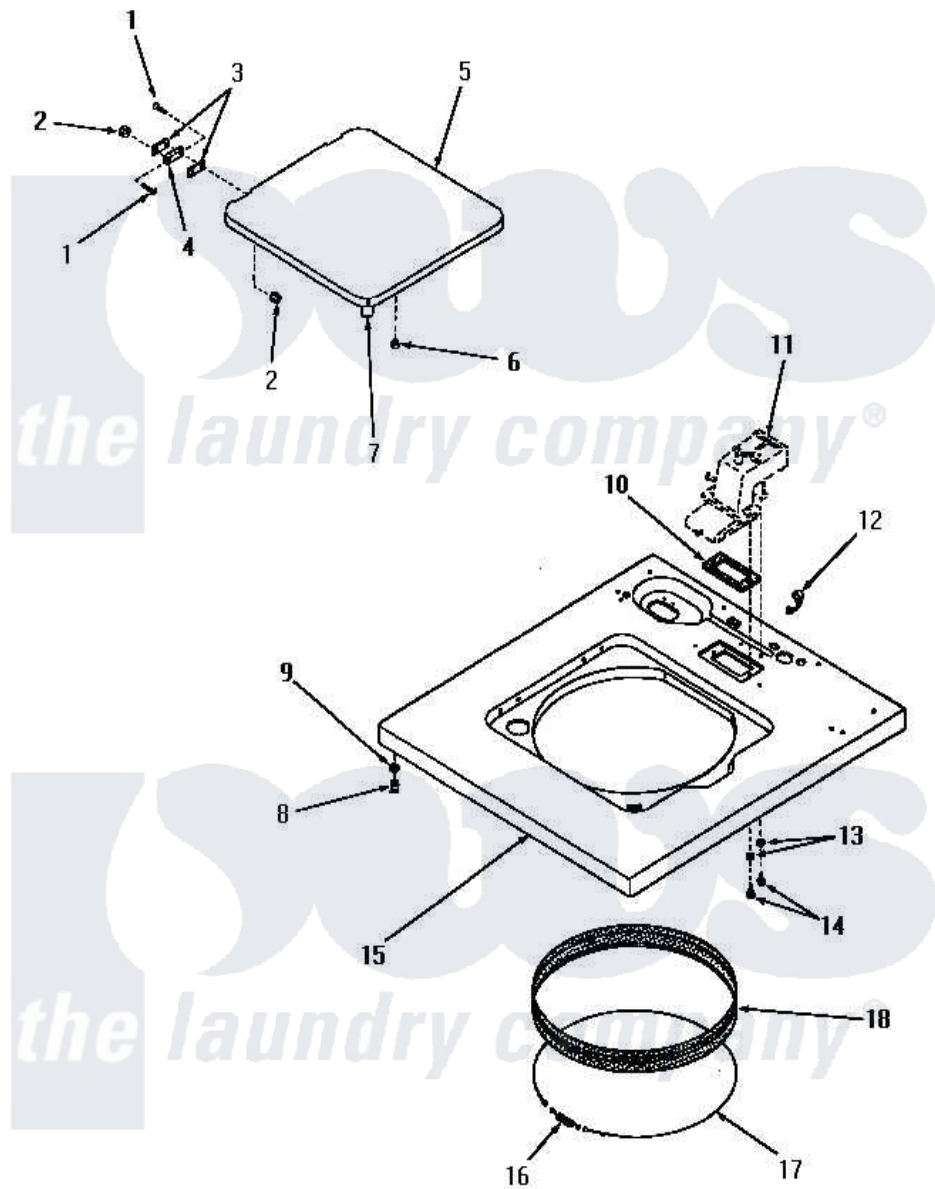

Amana DA3781 06 - CABINET TOP AND LOADING DOOR

Amana Residential Amana DA3781 Washer Parts Parts Diagram 06 - CABINET TOP AND LOADING DOOR
 Click on the part number to view part

Item	Original Part Number	Replaced By	Status	Part Description
1	22649			Screw, 8-32 X 13/32 FI
2	21752			Nut, 8-32 Hex Brilock
3	21584			Gasket
4	21583			Hinge
5	22271W		Not Available	LOADING DOOR, WHITE
"	22271A		Not Available	LOADING DOOR, AVOCADO
"	22271H		Not Available	LOADING DOOR, HARVEST GOLD
"	22271C		Not Available	LOADING DOOR, COPPERTONE
6	21176			Bumper
7	25217	R0603504		Actuator, Door Switch
8	23007		Not Available	CAGED NUT
9	24861		Not Available	LOCKWASHER, .448X.789SH
10	23255		Not Available	GASKET
11	Y00000000		Not Available	SEE NOTE WATER INLET
12	21603	211881		Grommet, Cord Part Not Used-

12	21903	211001		Gas Models Only
13	20493			Washer, 11/64 ID x 3/8 OD
14	52150	489464		Screw
15	24349A		Not Available	CABINET TOP, AVOCADO
"	25829W		Not Available	CABINET TOP, WHITE
"	24349C		Not Available	CABINET TOP, COPPERTONE
"	25829C		Not Available	CABINET TOP, COPPERTONE
"	25829H		Not Available	CABINET TOP, HARVEST GOLD
"	25829A		Not Available	CABINET TOP, AVOCADO
"	24349W		Not Available	CABINET TOP, W
"	24349H		Not Available	CABINET TOP, HARVEST GOLD
16	20791		Not Available	SPRING
17	22352		Not Available	RETAINER,WIRE
18	25277			Guard, Rim