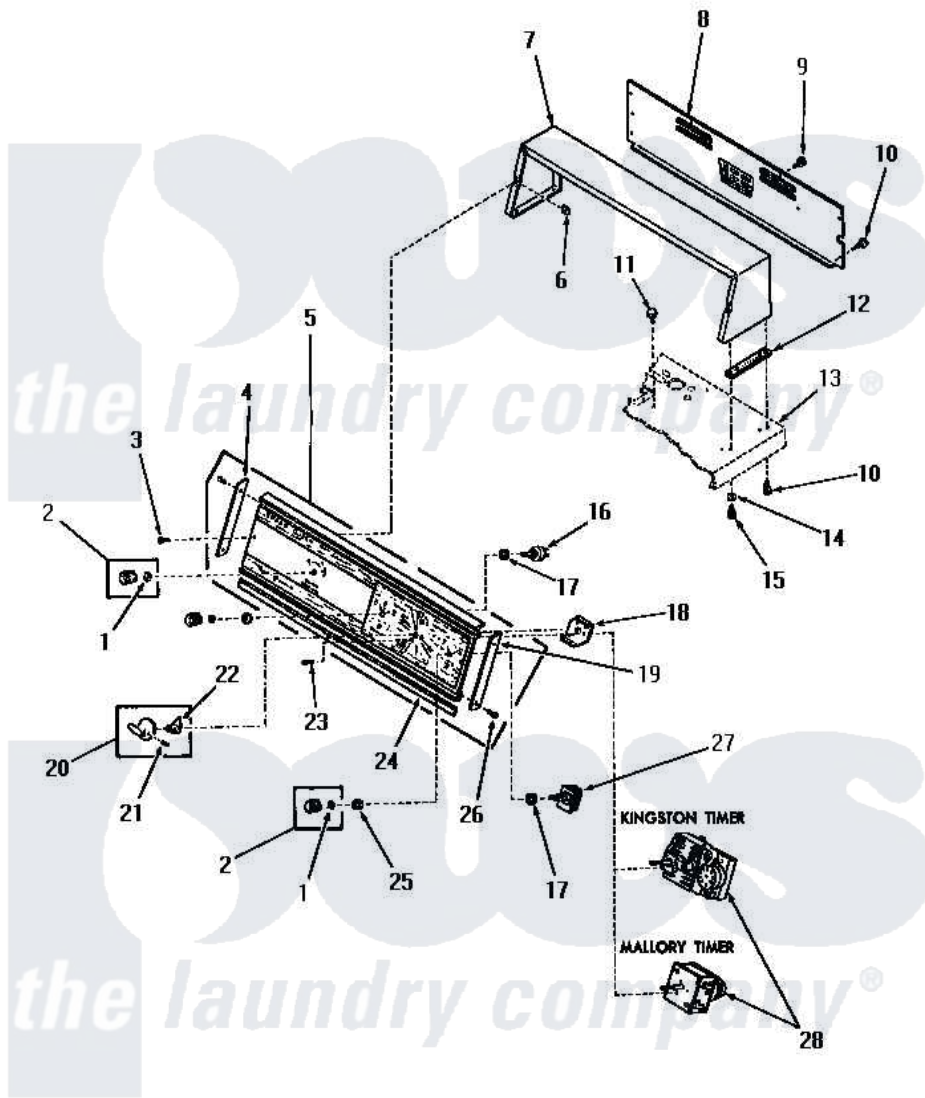

Amana DA3781 07 - CONTROL PANEL, CONTROL HOOD AND CONTROLS

Although these timers differ in appearance, they are completely interchangeable when identified by the same part number.

Amana Residential Amana DA3781 Washer Parts Parts Diagram 07 - CONTROL PANEL, CONTROL HOOD AND CONTROLS

[Click on the part number to view part](#)

Item	Original Part Number	Replaced By	Status	Part Description
1	22244		Not Available	CLIP, C xREPLACE
2	22245		Not Available	xREPLACE
3	25232		Not Available	SCREW, 8AB-18X7/8 OVAL
4	25072		Not Available	END CAP, LEFT
5	26100		Not Available	CONTROL PANEL
6	54038			NUt, Speed U-Type
7	22881W		Not Available	CONTROL HOOD, WHITE
"	22881H		Not Available	CONTROL HOOD, HARVEST GOLD
"	22881A		Not Available	CONTROL HOOD, AVOCADO
8	22890GR		Not Available	CONTROL HOOD REAR COVER, GRAY
9	23222	3177991		Screw
10	25724		Not Available	HEX HEAD SCREW
11	21393	21-393		Piezo Sounder

12	23028	Not Available	GASKET,CONTROL BOX END
13	Y00000000	Not Available	SEE NOTE CABINET TOP
14	20493		Washer, 11/64 ID x 3/8 OD
15	52150	489464	Screw
16	21300	Not Available	SWITCH,TEMPERATURE
17	91176		Lockwasher, 3/8 Intshkp
18	25966	Not Available	SPACER,TIMER
19	25073	Not Available	END CAP, RIGHT
20	24858	Not Available	ASSY,KNOB-TIMER
21	25285	Not Available	SETSCREW
22	24857	Not Available	INDICATOR
23	20272	Not Available	PHILLIPS HEAD SCREW
24	25071	Not Available	GASKET
25	24205		Nut, Knurled 3/8-24
26	52864	500226	Screw, 8b-16 x 5/8 Tap
28	24828	Not Available	TIMER