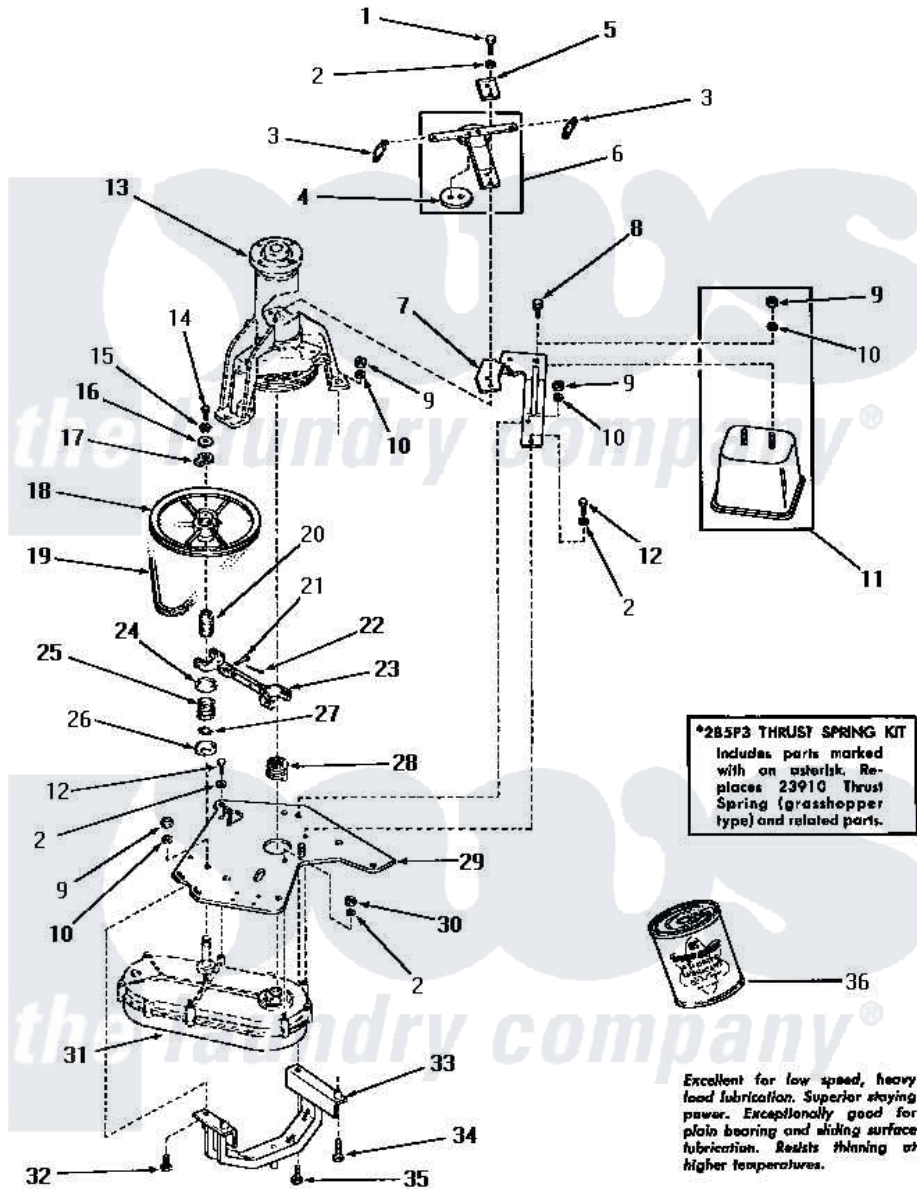

# Amana DA3781 08 - COUNTERBALANCE WEIGHT, BRKT & MTG PLATE

Amana Residential Amana DA3781 Washer Parts Parts Diagram 08 - COUNTERBALANCE WEIGHT, BRKT & MTG PLATE

Click on the part number to view part

Item	Original Part Number	Replaced By	Status	Part Description
1	24233		Not Available	SCREW,CAP-1/4-20 X 3/4
2	<a href="#">03189</a>			LoCkwasher, 1/4 Std-C P
3	<a href="#">23632</a>			Spring
4	20453		Not Available	DISC, FRICTION
5	<a href="#">22614</a>			Plate, Support
6	<a href="#">20168</a>			Assembly, Snubber
7	25139		Not Available	BRACKET
8	23928		Not Available	CAP SCREW AND LOCKWASHER
9	20274	<a href="#">62739</a>		Nut, Lock
10	<a href="#">20277</a>			Lockwasher, 3/8 Std X 3
11	25230		Not Available	COUNTERBALANCE WEIGHT
12	<a href="#">20264</a>			Screw, 1/4-20 X 2 HeX H
13	Y00000000		Not Available	SEE NOTE MAIN BEARING
14	<a href="#">02422</a>			Screw, 1/4-20 X 1/2 HeX
15	<a href="#">02431</a>			Lockwasher, 1/4 Ext Shk

16	23716	Not Available	WASHER
17	<a href="#">23643</a>		Pulley Stop
18	23773	Not Available	ASSY,PULLEY-TRANSMISSI
19	<a href="#">23758</a>		Belt
20	<a href="#">23644</a>		Hub
21	23718	Not Available	PIN,SHIFTER
22	<a href="#">20248</a>		Pin, Cotter
23	<a href="#">23732</a>		Assembly, Shifter Fork
24	<a href="#">26610</a>		Retainer, Spring-Upper
25	<a href="#">26609</a>		Spring
26	26611	Not Available	RETAINER,SPRING-LOWER
27	<a href="#">23751</a>		Ring, Retaining
28	<a href="#">23647</a>		Jaw
29	24749	Not Available	MOUNTING PLATE
30	20275	<a href="#">27001225</a>	Nut, Jam Mid Lock 1/4-20
31	Y00000000	Not Available	SEE NOTE TRANSMISSION ASSEMBLY
32	22687	Not Available	SCREW
33	22702	Not Available	ASSY,YOKE & SLEEVE
34	Y22688	Not Available	SCREW,CAP-3/8-16X1-1/4
35	20255	Not Available	SCREW,3/8-16 X 1 HEX H
NI	<a href="#">03200</a>		A-D Drive Lubricant
"	285P3	<a href="#">23911</a>	Kit Spring