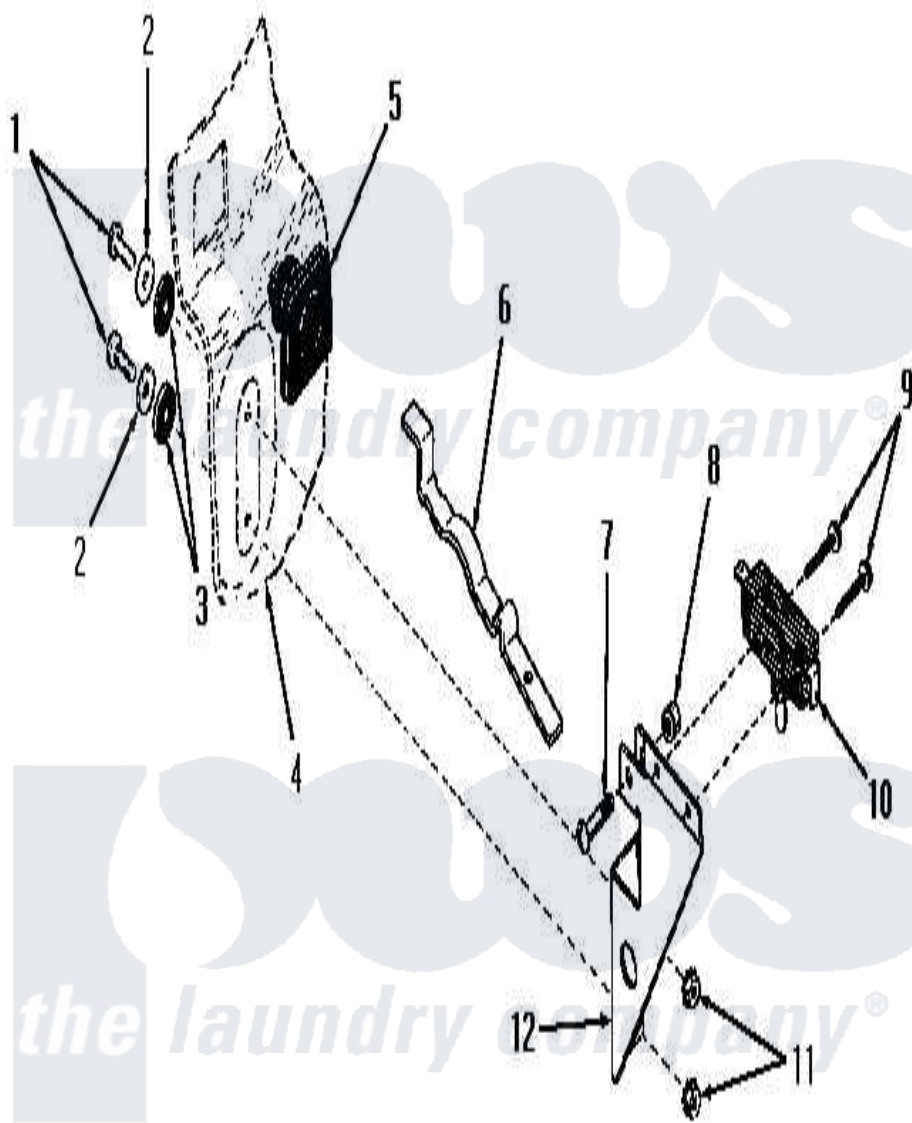

# Amana DA3781 09 - DOOR SAFETY SWITCH

Amana Residential Amana DA3781 Washer Parts Parts Diagram 09 - DOOR SAFETY SWITCH  
 Click on the part number to view part

Item	Original Part Number	Replaced By	Status	Part Description
1	<a href="#">21081</a>			Screw, 10-24 X 1/2 RD H
2	20492	<a href="#">M0270504</a>		Washer
3	02928		Not Available	WASHER
4	Y00000000		Not Available	SEE NOTE DRAIN TUB
5	<a href="#">23591</a>			Diaphragm
6	23592		Not Available	ARM
7	Y02370		Not Available	SCREW, 10-24X15/16 HEX
8	<a href="#">22001</a>			Nut, 10-24 Nylon Hex BR
9	<a href="#">51783</a>			Screw, 6b-20 X 7/8 HeX
10	23540		Not Available	SWITCH
11	23951	<a href="#">M0282009</a>		Nut
12	22783		Not Available	BRACKET