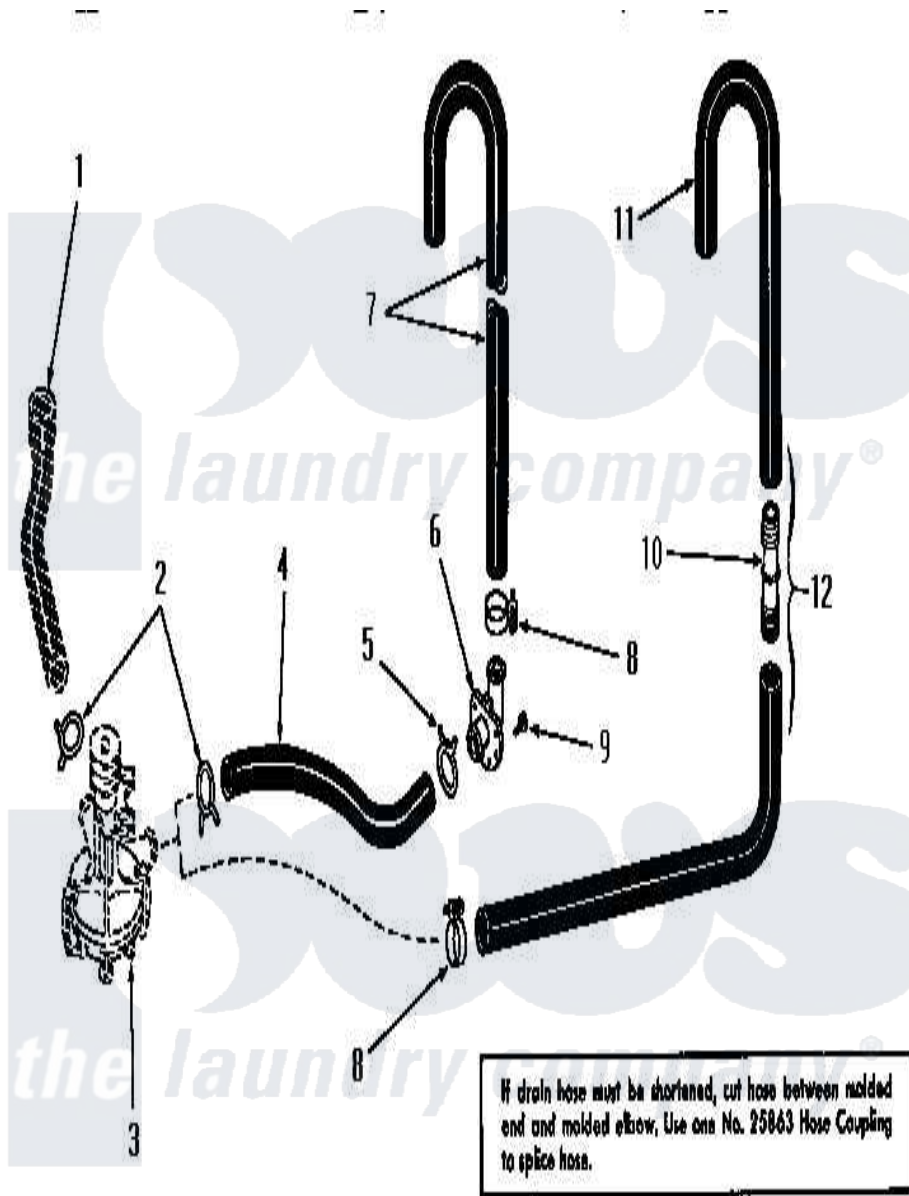

Amana DA3781 10 - DRAIN

Amana [Residential Amana DA3781 Washer Parts](#) Parts Diagram 10 - DRAIN
 Click on the part number to view part

Item	Original Part Number	Replaced By	Status	Part Description
1	Y00000000		Not Available	SEE NOTE DRAIN TUB OUTLET HOSE
2	20210		Not Available	NO LONGER AVAILABLE
3	Y00000000		Not Available	SEE NOTE PUMP ASSEMBLY
4	21254			Hose
5	Y03698		Not Available	CLAMP xREPLACE
6	23553		Not Available	ELBOW,DRAIN HOSE-PLAST
7	20240			Hose, M/F 29219
8	20211	285655		Clamp, Hose
9	51784		Not Available	SCREW,10B-16 X 1/2 HEX
10	25863	16272		Connector, Straight
11	25182		Not Available	DRAIN HOSE
12	Y00000000		Not Available	SEE NOTE DRAIN HOSE AND HOSE COUPLING -- (SEE NOTE)