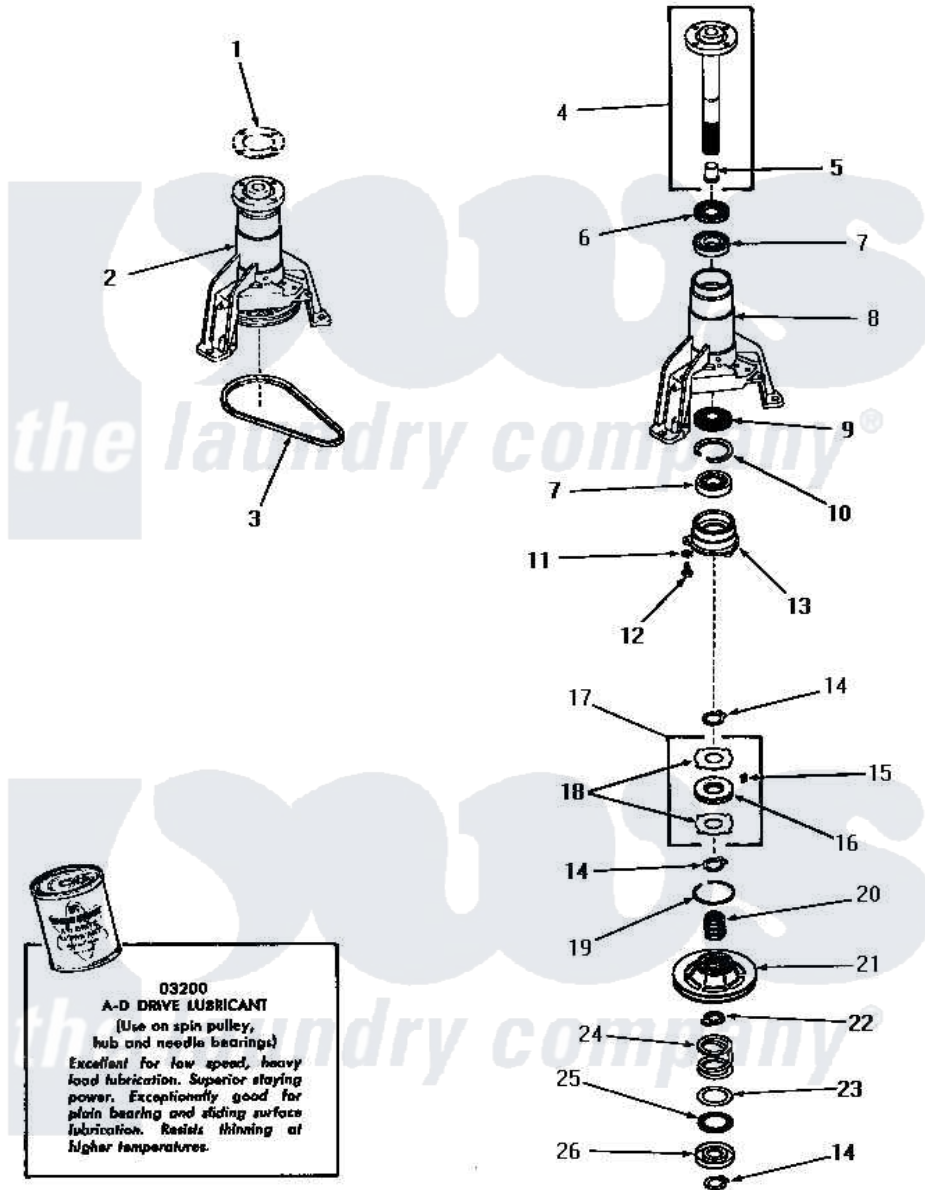

Amana DA3781 11 - MAIN BEARING ASSY

Amana [Residential Amana DA3781 Washer Parts](#) Parts Diagram 11 - MAIN BEARING ASSY
 Click on the part number to view part

Item	Original Part Number	Replaced By	Status	Part Description
1	Y00000000		Not Available	SEE NOTE GASKET
2	26018			AsseMbly, Bearing Housing-M
3	23759		Not Available	BELT
4	23731			Assembly, Spin Shaft
5	25854			Bearing
6	Y21659		Not Available	SEAL
7	20012			Bearing
8	25979		Not Available	HOUSING,MAIN BEARING
9	26247			Slinger, Water
10	20084		Not Available	RING,RETAINING
11	02431			Lockwasher, 1/4 Ext Shk
12	02422			Screw, 1/4-20 X 1/2 HeX
13	23639			Retainer
14	23724			Ring, Retaining
15	24500			Clip, Spring
16	23708			Assembly, Brake Disk

17	24599		Assembly, Brake Disk
18	23637	Not Available	DISC,BRAKE
19	Y23720	Not Available	RING,SNAP
20	23634	Not Available	HUB
21	24690		Assembly, Spin Pulley
22	23635	Not Available	STOP
23	23722		Race, Bearing
24	23723		Spring
25	23721	Not Available	BEARING,NEEDLE
26	23640		Retainer
NI	03200		A-D Drive Lubricant