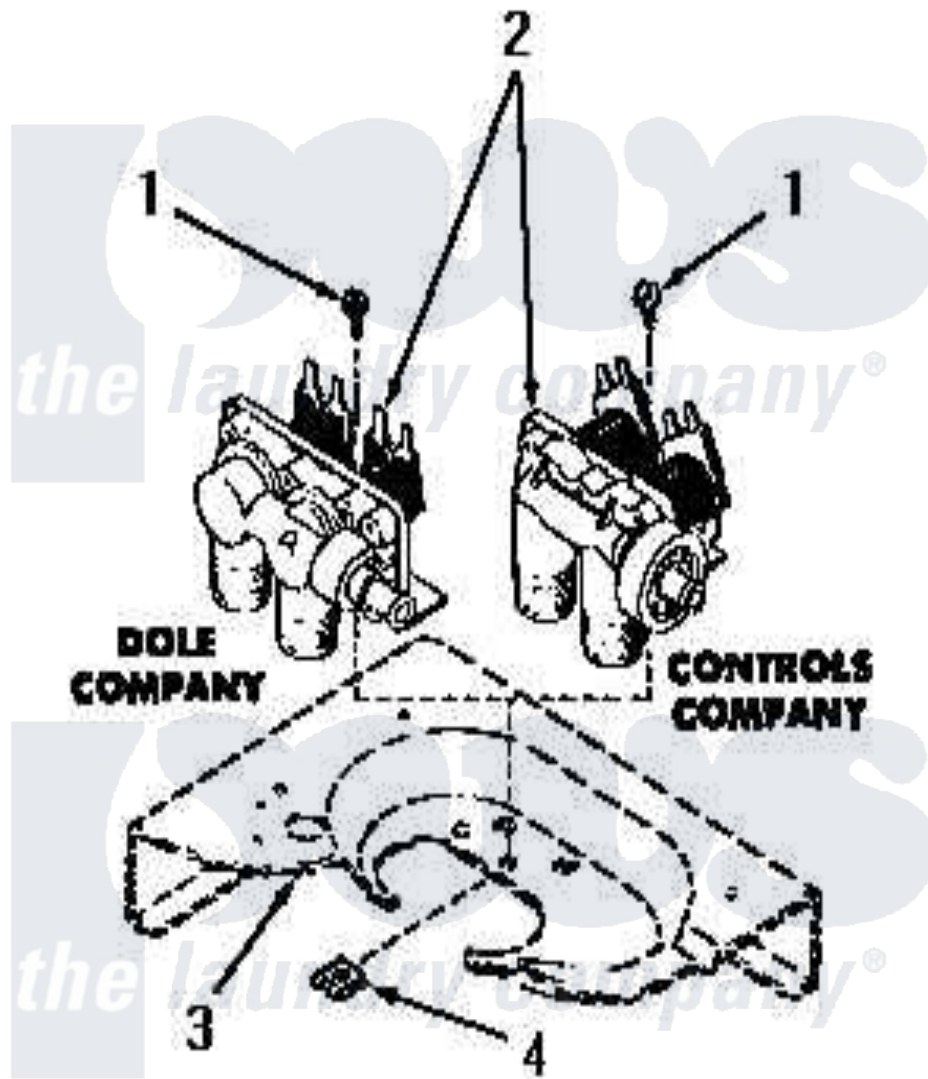

Amana DA3781 12 - MIXING VALVE

Amana [Residential Amana DA3781 Washer Parts](#) Parts Diagram 12 - MIXING VALVE
 Click on the part number to view part

Item	Original Part Number	Replaced By	Status	Part Description
1	23962	W10116760		Screw
2	25833			Valve, Mixing
3	Y00000000		Not Available	SEE NOTE CABINET TOP
4	23277		Not Available	NUT,SPEED