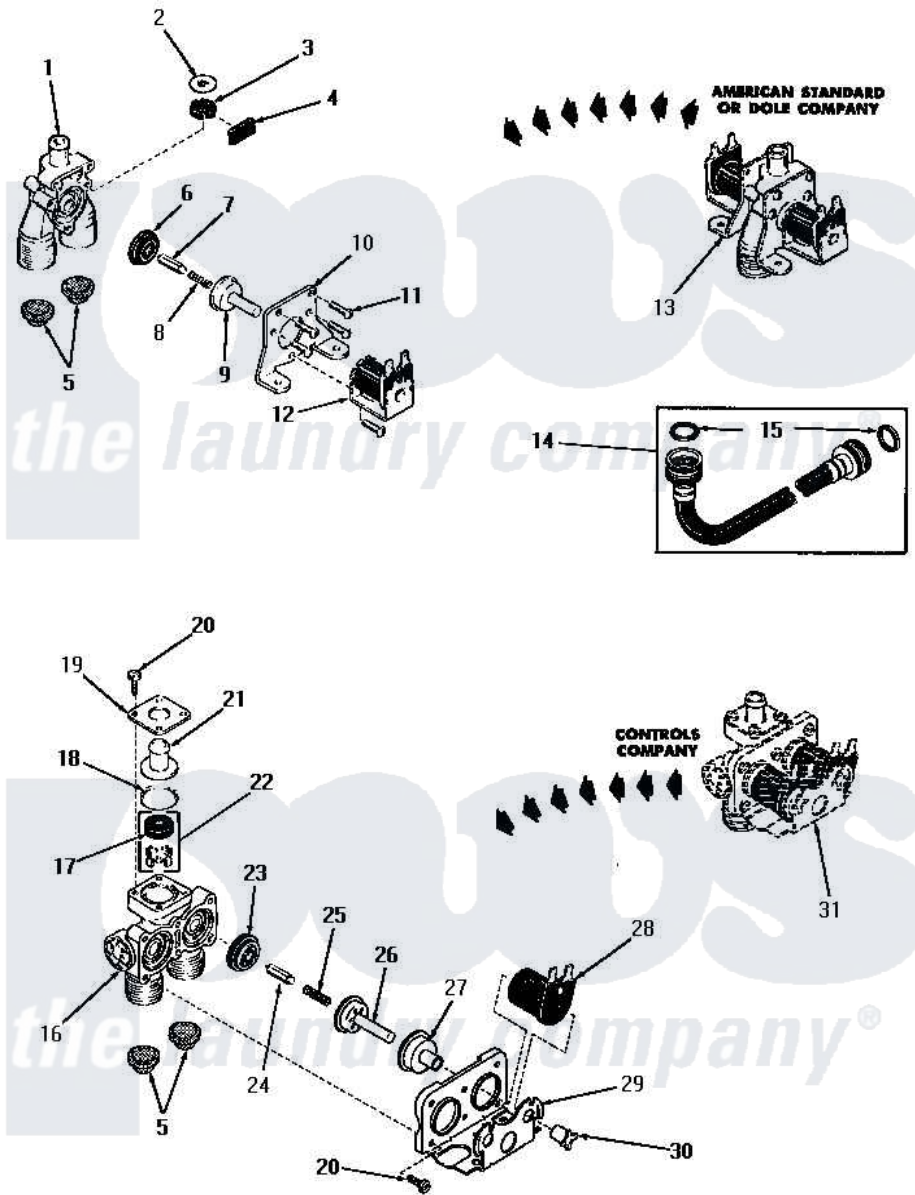

# Amana DA3781 13 - MIXING VALVE ASSEMBLIES

Amana Residential Amana DA3781 Washer Parts Parts Diagram 13 - MIXING VALVE ASSEMBLIES  
 Click on the part number to view part

Item	Original Part Number	Replaced By	Status	Part Description
1	20678		Not Available	BODY, VALVE
2	23224G		Not Available	DIFFUSER
3	21187C		Not Available	REGULATOR, FLOW
"	<a href="#">23224C</a>			Regulator, Flow
4	21561D		Not Available	PLUG
5	20181-0		Not Available	INLET SCREEN
6	23224F		Not Available	DIAPHRAGM
7	<a href="#">23224D</a>			Armature
8	23224E		Not Available	SPRING
9	23224B		Not Available	GUIDE
10	21561E		Not Available	MOUNTING BRACKET
11	21561G		Not Available	ROUND HEAD SCREW
12	21714A		Not Available	SOLENOID
13	Y00000000		Not Available	SEE NOTE MIXING VALVE ASSEMBLY
14	20241	<a href="#">EZ20241</a>		20 x 24 x 1 Filter 1 Metal Side
15	20290	<a href="#">Y013783</a>		Washer, Inlet Hose

16	24596Q	Not Available	VALVE BODY
17	Y00000000	Not Available	SEE NOTE INSTALL WITH CONCAVE SURFACE DOWN TOWARD VALVE BODY
18	24596L	Not Available	OUTLET FITTING GASKET
19	24596N	Not Available	OUTLET FITTING PLATE
20	24596P	Not Available	SCREW
21	24596M	Not Available	OUTLET FITTING
22	24596J	Not Available	REGULATOR, FLOW
"	24597J	Not Available	FLOW REGULATOR
23	24596H	Not Available	DIAPHRAGM
24	24596G	Not Available	ARMATURE
25	24596F	Not Available	SPRING
26	24596E	Not Available	GUIDE
27	24596D	Not Available	GUIDE SLEEVE
28	24596A	Not Available	SOLENOID
29	24596C	Not Available	MOUNTING BRACKET
30	24596B	Not Available	SOLENOID SLEEVE
31	Y00000000	Not Available	SEE NOTE MIXING VALVE ASSEMBLY