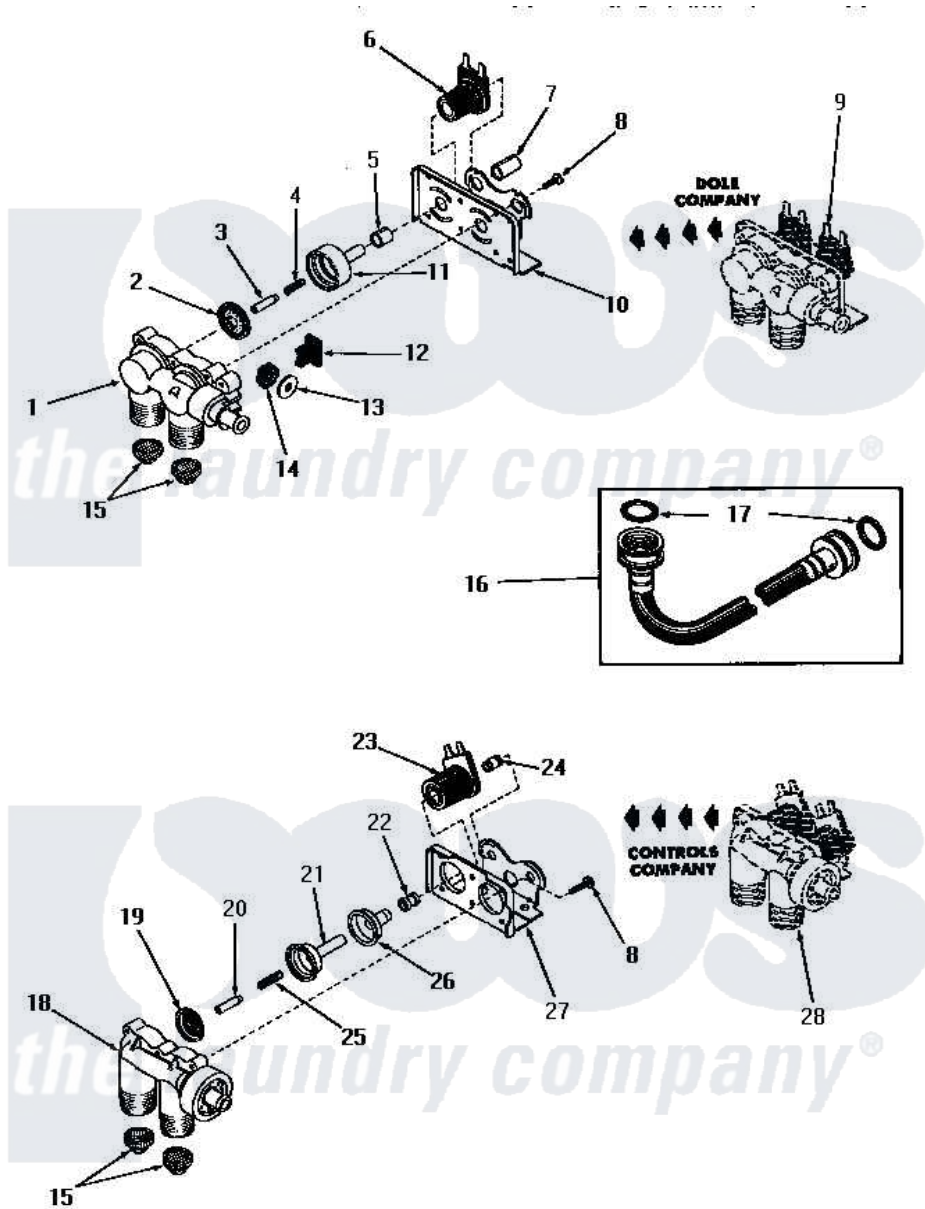

Amana DA3781 14 - MIXING VALVE ASSEMBLIES

Amana [Residential Amana DA3781 Washer Parts](#) Parts Diagram 14 - MIXING VALVE ASSEMBLIES
 Click on the part number to view part

Item	Original Part Number	Replaced By	Status	Part Description
1	24125			Body, Valve
2	24134		Not Available	DIAPHRAGM
3	24132		Not Available	ARMATURE
4	24131		Not Available	SPRING
5	24129		Not Available	SLEEVE, SHORT
6	24126	33930		Valve, Mixing
7	24128		Not Available	SLEEVE, LONG
8	25817C		Not Available	SCREW
9	Y00000000		Not Available	SEE NOTE MIXING VALVE ASSEMBLY
10	Y24127		Not Available	MOUNTING BRACKET
11	24130			Guide, Armature
12	Y24135		Not Available	PLUG, FLOW REGULATOR
13	23224G		Not Available	DIFFUSER
14	23224C			Regulator, Flow
"	21187C		Not Available	REGULATOR, FLOW
15	24122	22002960		Strainer, Washer Inlet

16	20241	EZ20241	20 x 24 x 1 Filter 1 Metal Side
17	20290	Y013783	Washer, Inlet Hose
18	24123	Not Available	VALVE BODY
"	Y24124	Not Available	VALVE BODY
19	25817K	Not Available	DIAPHRAGM
20	25817H	Not Available	ARMATURE
21	25817F	Not Available	ARMATURE GUIDE
22	25817D	Not Available	SLEEVE ADAPTER
23	24596A	Not Available	SOLENOID
24	25817M	Not Available	SOLENOID PLUG
25	25817G	Not Available	SPRING
26	25817E	Not Available	SLEEVE, GUIDE xREPLACE
27	25817B	Not Available	MOUNTING BRACKET
28	Y00000000	Not Available	SEE NOTE MIXING VALVE ASSEMBLY