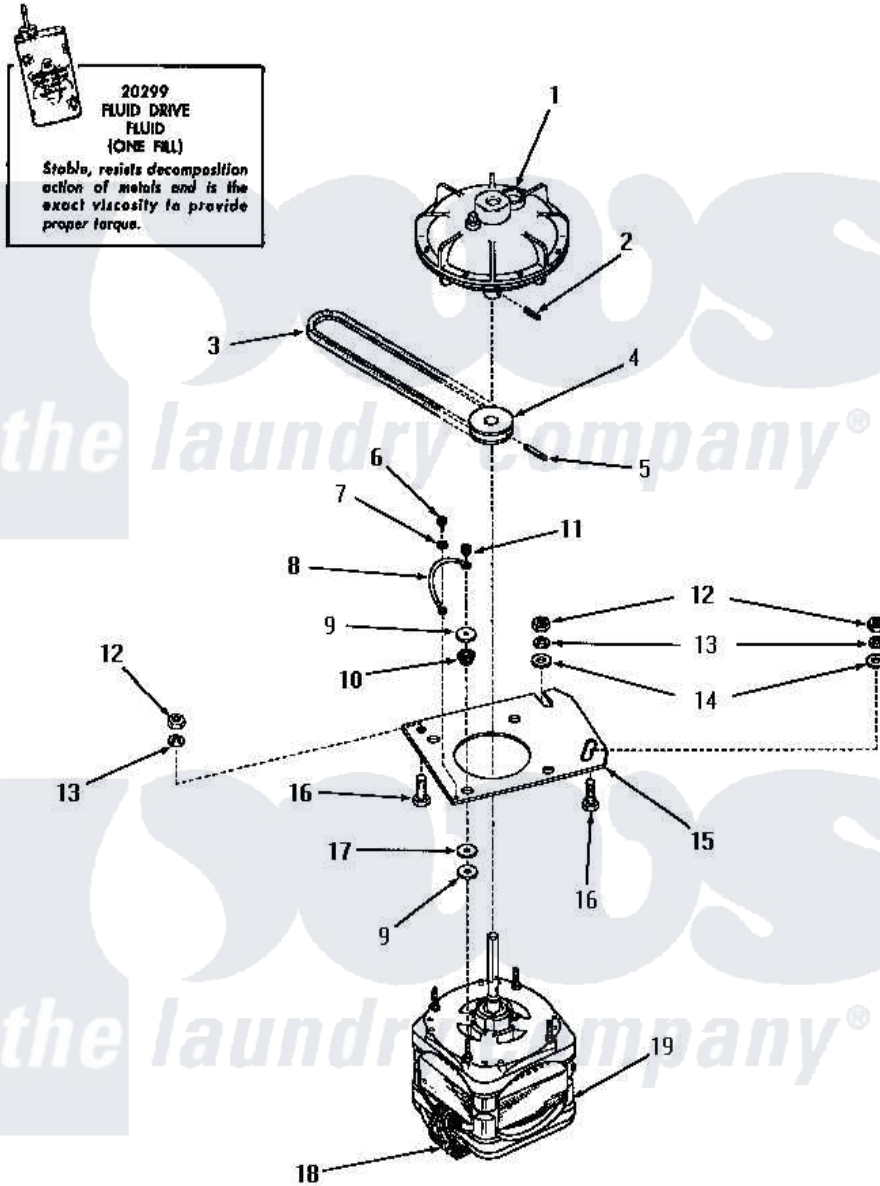

# Amana DA3781 15 - MOTOR AND FLUID DRIVE

Amana [Residential Amana DA3781 Washer Parts](#) Parts Diagram 15 - MOTOR AND FLUID DRIVE  
 Click on the part number to view part

Item	Original Part Number	Replaced By	Status	Part Description
1	<a href="#">24706</a>			Assembly, Fluid Drive
2	24703		Not Available	PIN,ROLL
3	23759		Not Available	BELT
4	<a href="#">26116</a>			Pulley, Drive
5	<a href="#">23750</a>			Pin, Roll
6	<a href="#">20530</a>			Screw, 10-24 x 3/8 Hex
7	21735		Not Available	LOCKWASHER,No.10 INTSHKP
8	25484		Not Available	GROUND WIRE
9	20103	<a href="#">M0270519</a>		Washer
10	20102		Not Available	WASHER
11	<a href="#">23604</a>			Nut, Hex 10-32 Lock
12	20274	<a href="#">62739</a>		Nut, Lock
13	<a href="#">20277</a>			Lockwasher, 3/8 Std X 3
14	<a href="#">20279</a>			Washer, 13/32 ID x 13/16 OD
15	23769		Not Available	PLATE,MOUNTING
16	20255		Not Available	SCREW,3/8-16 X 1 HEX H

17	<a href="#">20104</a>		Washer
18	24139	Not Available	SWITCH,MOTOR
19	<a href="#">26069</a>		X Assembly, Motor And Pulley
NI	20299	Not Available	FLUID DRIVE FLUID-BULK