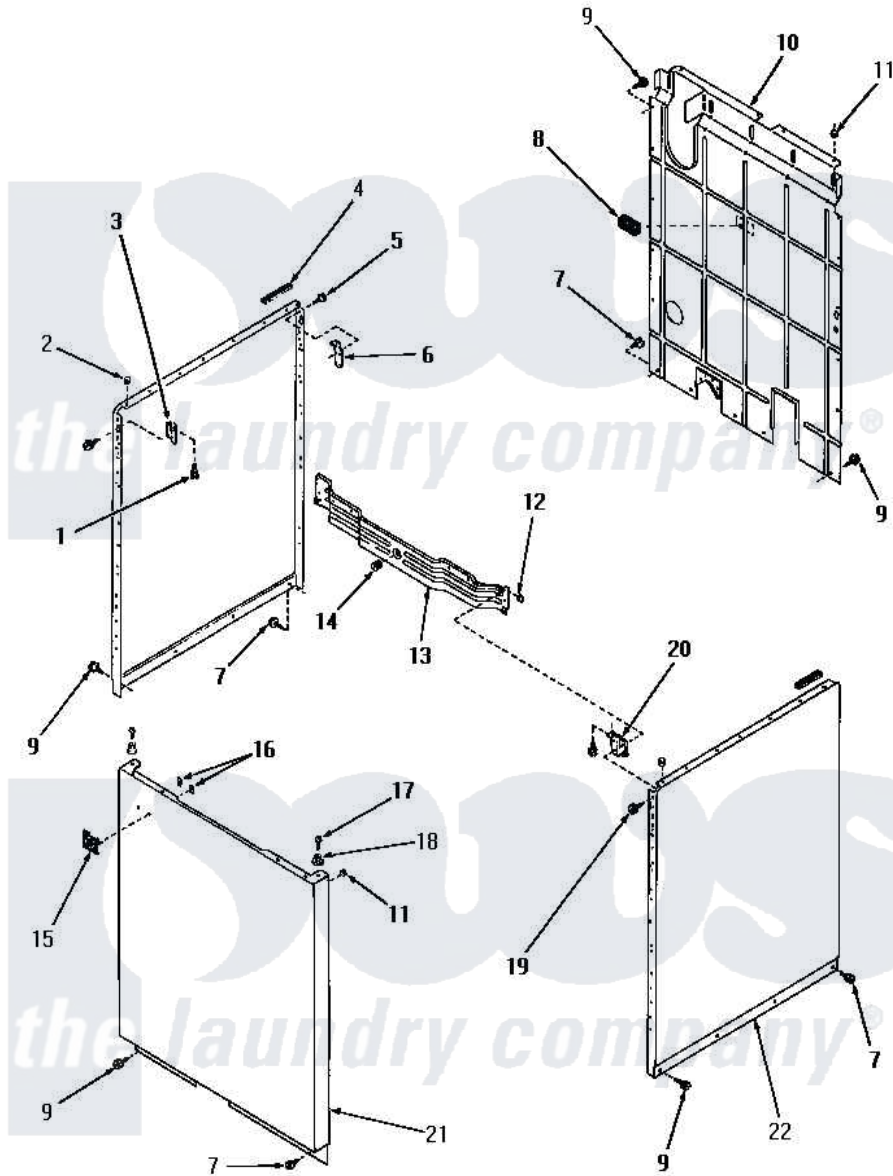

Amana DA3781 16 - PANELS

Amana Residential Amana DA3781 Washer Parts Parts Diagram 16 - PANELS
 Click on the part number to view part

Item	Original Part Number	Replaced By	Status	Part Description
1	23008			Screw, 10-24 X 3/4 Sems
2	21176			Bumper
3	22847		Not Available	BRACKET
"	26691		Not Available	BRACKET,HOLD DOWN-L.H.
4	80312			Bumper Pad
5	51784		Not Available	SCREW,10B-16 X 1/2 HEX
6	52487			Lug, Hold-Down
7	26415	27001200		Screw
8	23257		Not Available	PAD,BUMPER
9	26592		Not Available	HEX HEAD SCREW
10	24342GR		Not Available	REAR PANEL, GRAY
11	20387			Bumper
12	25987		Not Available	NUT,SPEED
"	21747			Nut, Speed
13	21262		Not Available	CROSS BRACE, FRONT
14	25959			Grommet

15	22086	Not Available	MONOGRAM
16	22161	Not Available	CLIP
17	Q6535	Not Available	SCREW,10B-16 X 3/4 ROU
18	23020	Not Available	MOUNT,PANEL
19	03814		Screw, 10-24 X 1/2 Roun
"	51784	Not Available	SCREW,10B-16 X 1/2 HEX
20	22846	Not Available	BRACKET
"	26690	Not Available	BRACKET,HOLD DOWN-R.H.
21	24687A	Not Available	FRONT PANEL, AVOCADO
"	24687W	Not Available	FRONT PANEL, WHITE
"	24687H	Not Available	FRONT PANEL, HARVEST GOLD
"	24687C	Not Available	FRONT PANEL, COPPERTONE
22	24336A	Not Available	SIDE PANEL, RIGHT OR LEFT, AVO
"	24336W	Not Available	xREPLACE
"	24336H	Not Available	SIDE PANEL, RIGHT OR LEFT, HAR
"	24336C	Not Available	SIDE PANEL, RIGHT OR LEFT, COP