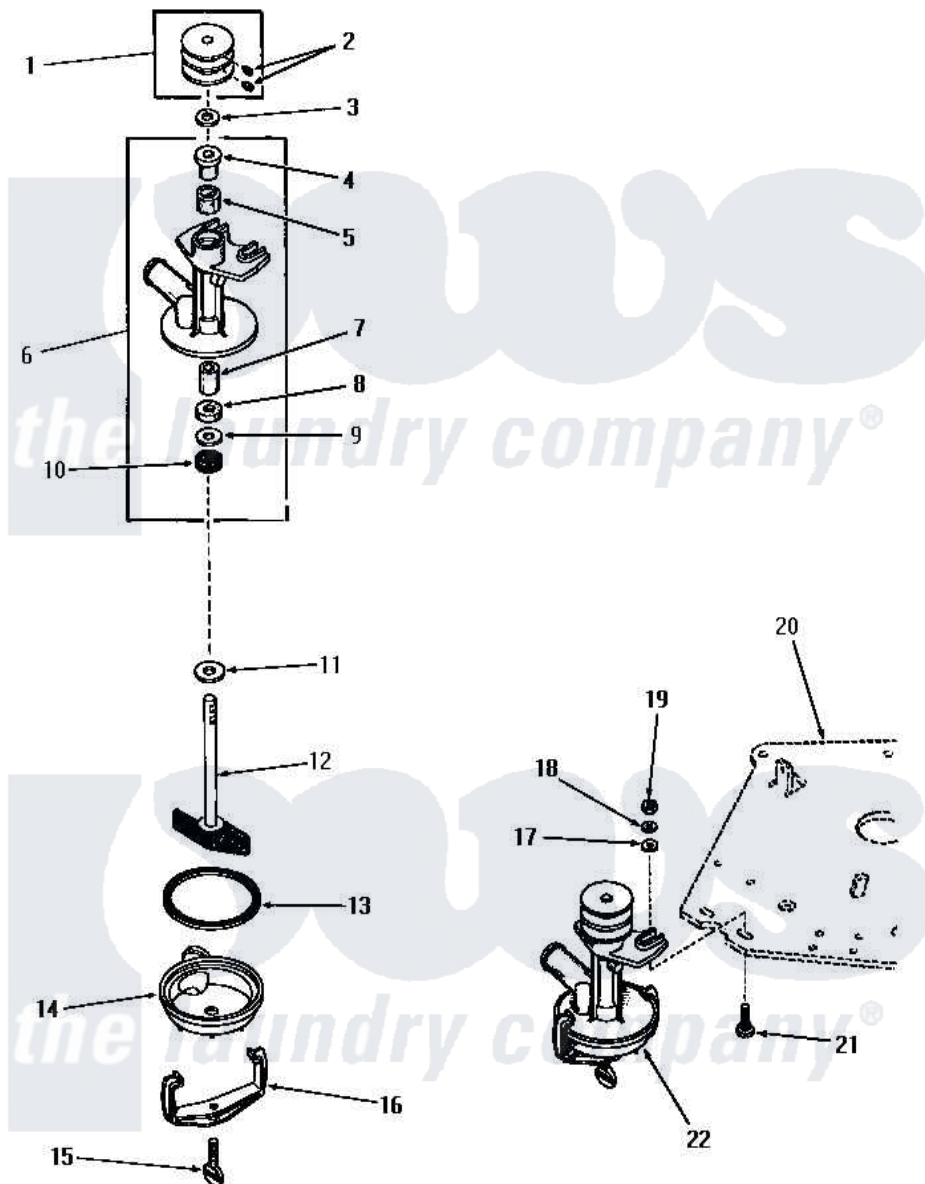

# Amana DA3781 18 - PUMP ASSY

Amana [Residential Amana DA3781 Washer Parts](#) Parts Diagram 18 - PUMP ASSY  
 Click on the part number to view part

Item	Original Part Number	Replaced By	Status	Part Description
1	23770		Not Available	ASSY,PULLEY
2	<a href="#">02771</a>			Screw, 1/4-20 x 3/8 Hex S
3	<a href="#">20098</a>			Washer, .440idx7/8odx1/
4	<a href="#">20072</a>			Bearing
5	<a href="#">26479</a>			Wick
6	20763		Not Available	PUMP BODY
7	<a href="#">20071</a>			Bearing
8	<a href="#">20094</a>			Packing Material
9	<a href="#">20093</a>			Washer, 29/64 ID x 63/64 OD
10	<a href="#">20095</a>			Seal
11	<a href="#">20099</a>			Washer, .440idx1.125odx
12	04372		Not Available	ASSY,IMPELLER
13	20097		Not Available	GASKET
14	04316		Not Available	BOTTOM,PUMP
15	<a href="#">20161</a>			Screw, 5/16-18 X 1-1/16
16	<a href="#">20066</a>			Clamp, Pump

17	<a href="#">20176</a>		Washer, .2656 ID x 9/16 OD
18	<a href="#">03189</a>		LoCkwasher, 1/4 Std-C P
19	20275	<a href="#">27001225</a>	Nut, Jam Mid Lock 1/4-20
20	Y00000000	Not Available	SEE NOTE MOUNTING PLATE
21	<a href="#">24390</a>		Bolt
22	25178	Not Available	ASSY,PUMP