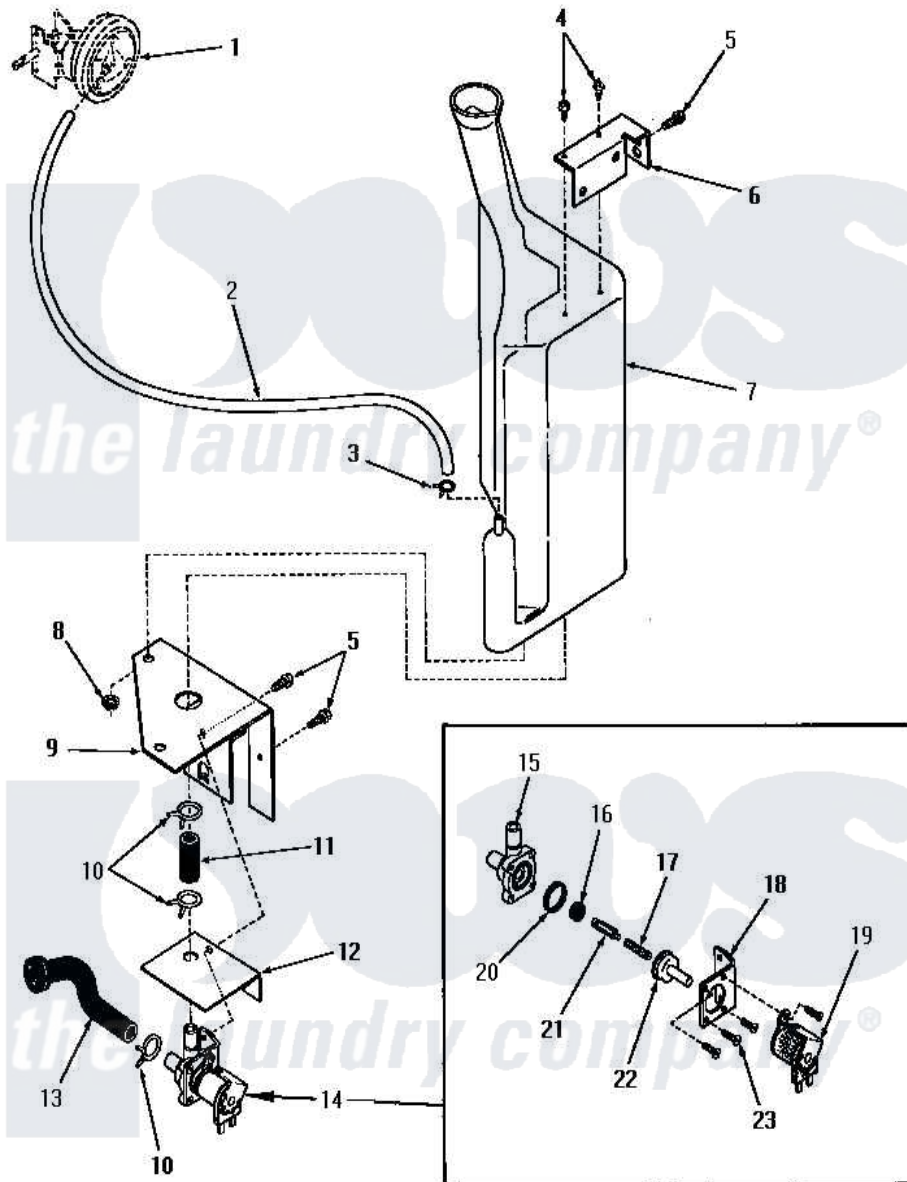

# Amana DA3781 19 - RESERVOIR & DRAIN VALVE

Amana [Residential Amana DA3781 Washer Parts](#) Parts Diagram 19 - RESERVOIR & DRAIN VALVE  
 Click on the part number to view part

Item	Original Part Number	Replaced By	Status	Part Description
1	Y00000000		Not Available	SEE NOTE PRESSURE SWITCH
2	24444		Not Available	NO LONGER AVAILABLE
3	Y22294	<a href="#">596669</a>		Clamp, Manifold
4	52150	<a href="#">489464</a>		Screw
5	51784		Not Available	SCREW,10B-16 X 1/2 HEX
6	24394		Not Available	UPPER BRACKET
7	24430		Not Available	RESERVOIR
8	24441		Not Available	WIRING DIAGRAM
9	24393		Not Available	LOWER BRACKET
10	80479		Not Available	HOSE CLAMP
11	24440		Not Available	CODE J
12	25044		Not Available	SOLENOID SHIELD
13	24437		Not Available	HOSE
14	24438	<a href="#">68136-47</a>		Shelf Trim
15	24438G		Not Available	BODY
16	24438F		Not Available	SEAL

17	24438C	Not Available	SPRING
18	24438H	Not Available	MOUNTING BRACKET
19	24438A	Not Available	SOLENOID
20	24438E	Not Available	GASKET
21	24438D	Not Available	ARMATURE
22	24438B	Not Available	GUIDE,ARMATURE
23	21561G	Not Available	ROUND HEAD SCREW