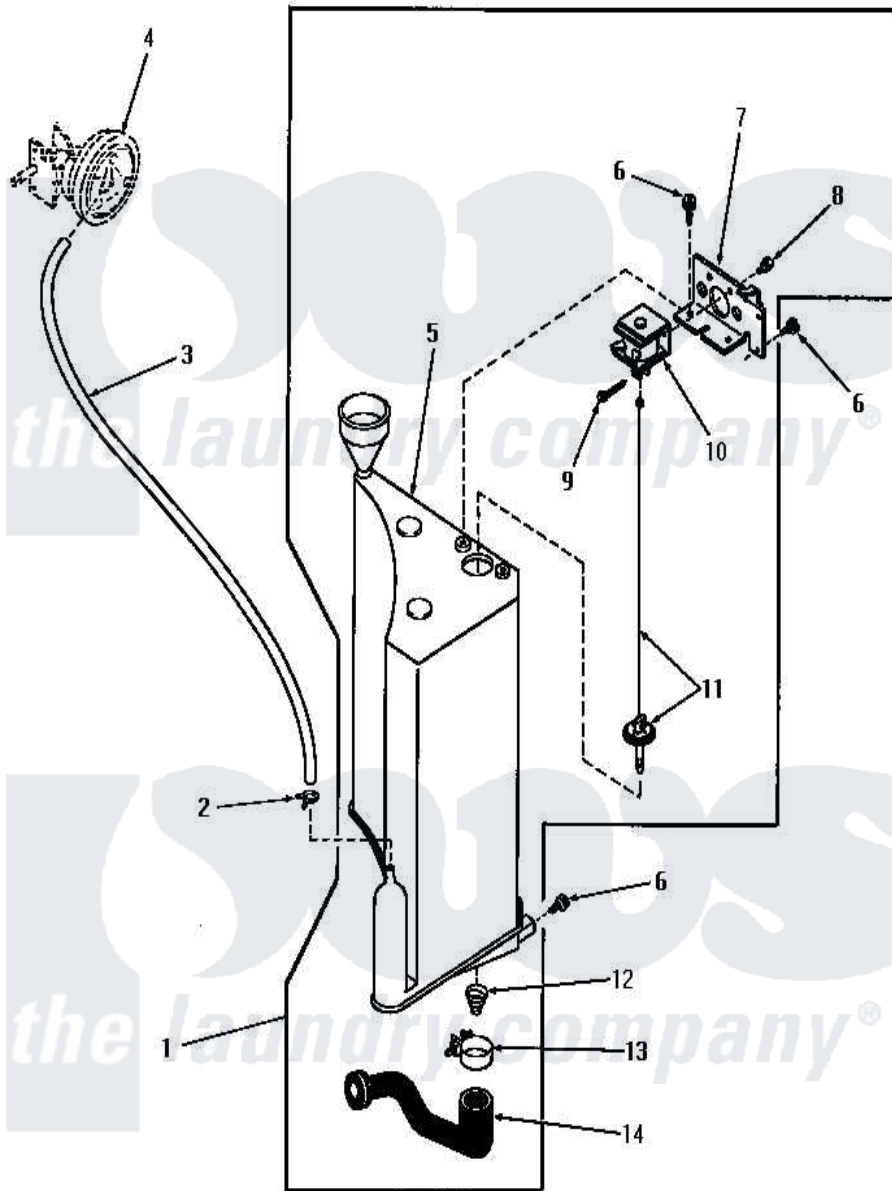

Amana DA3781 20 - RESERVOIR & DRAIN VALVE

Amana [Residential Amana DA3781 Washer Parts](#) Parts Diagram 20 - RESERVOIR & DRAIN VALVE
 Click on the part number to view part

| Item | Original Part Number | Replaced By | Status | Part Description |
|------|------------------------|------------------------|---------------|-----------------------------|
| 1 | 26003 | | | Assembly, Pressure Tank-Com |
| 2 | Y22294 | 596669 | | Clamp, Manifold |
| 3 | 24444 | | Not Available | NO LONGER AVAILABLE |
| 4 | Y00000000 | | Not Available | SEE NOTE PRESSURE SWITCH |
| 5 | 25993 | | Not Available | RESERVOIR |
| 6 | 51784 | | Not Available | SCREW,10B-16 X 1/2 HEX |
| 7 | Y26000 | | Not Available | BRACKET |
| 8 | Y03950 | | | Screw, 10-32 x 5/16 Sems |
| 9 | 20248 | | | Pin, Cotter |
| 10 | 25999 | | Not Available | SOLENOID,DRAIN VALVE |
| 11 | 26244 | | | Assembly, Plunger-Drain Val |
| 12 | 25997 | | Not Available | SPRING,DRAIN VALVE |
| 13 | 20824 | | Not Available | HOSE CLAMP |
| 14 | 25998 | | | Hose, Drain-Pressure Ta |