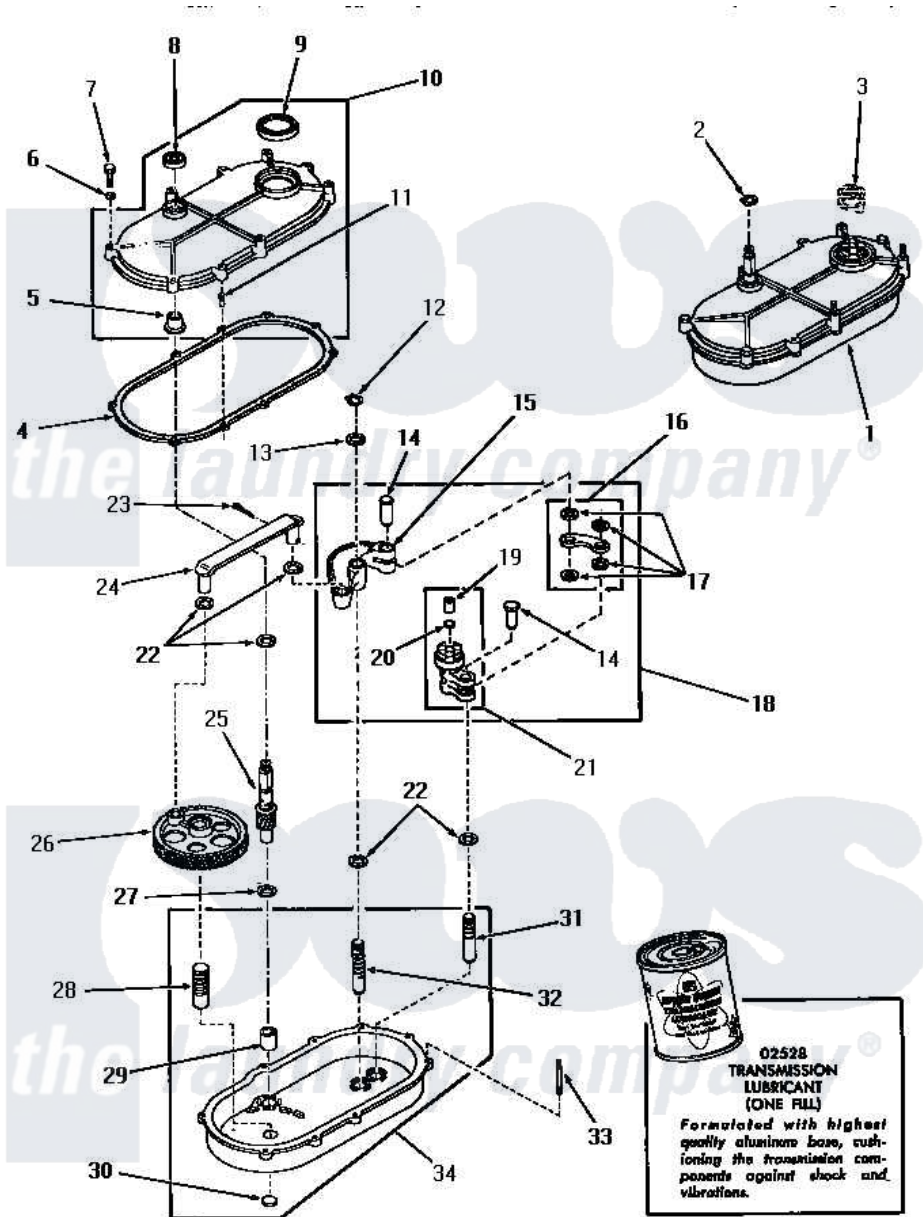

Amana DA3781 21 - TRANSMISSION ASSY

Amana [Residential Amana DA3781 Washer Parts](#) Parts Diagram 21 - TRANSMISSION ASSY
 Click on the part number to view part

Item	Original Part Number	Replaced By	Status	Part Description
1	23828			Assembly, Transmission
2	23751			Ring, Retaining
3	Y00000000		Not Available	SEE NOTE SHIFT CLUTCH
4	20059			Gasket
5	20082			Bearing
6	03189			LoCkwasher, 1/4 Std-C P
7	20257		Not Available	SCREW, 1/4-20 X 1-1/4 H
8	20200			Seal
9	20199			Seal
10	20216		Not Available	ASSY, TRANSMISSION COVE
11	20197		Not Available	DOWEL PIN
12	23751			Ring, Retaining
13	20212	35092		Washer, 3628id X 1.00 X .056
14	01690			Pin, Link
15	05005	05005P		Assembly
16	Y04999		Not Available	LINK

17	20212	35092	Washer, 3628id X 1.00 X .056
18	20220		Assembly, Rocker Arm
19	01711	Not Available	BEARING
20	Y02479		Disc, Expansion
21	20219	30927P	Assembly Clutch Arm
22	01791		Washer, .626 X 1.125 X1
23	02578		Pin, Cotter
24	03969	03969P	Rod Connecting
25	23645		Pinion
26	02175	Not Available	GEAR,CRANK
27	20198	41813	Csa 20198 20 4w 19 Deg Cc
28	03477	Not Available	PIN
29	01993		Bearing, 7/8odx5/8id
30	Y02769		Disc
31	01688	Not Available	PIN
32	24817	Not Available	PIN,ROCKER ARM
33	20155	Not Available	STUD,DOUBLE END 1/4-20
34	23927	Not Available	ASSY,TRANSMISSION xREPLACE
NI	02528	02528P	Grease Transmission Mobil 209