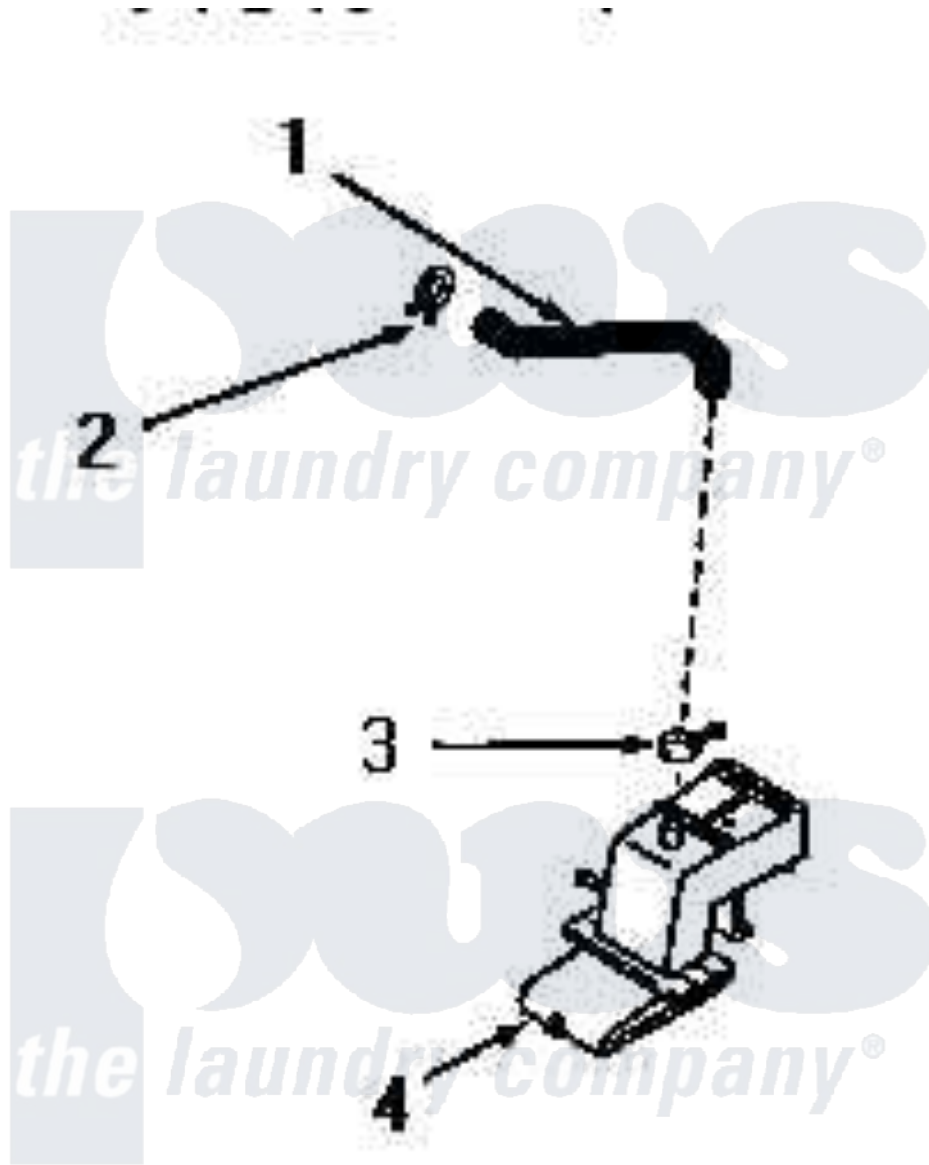

Amana DA3781 23 - WATER INLET & FILLER HOSE

[Amana Residential Amana DA3781 Washer Parts](#) Parts Diagram 23 - WATER INLET & FILLER HOSE
Click on the part number to view part

Item	Original Part Number	Replaced By	Status	Part Description
1	25822			Hose, Filler
2	80479		Not Available	HOSE CLAMP
3	25988	596669		Clamp, Manifold
4	23327			Assembly, Water Inlet