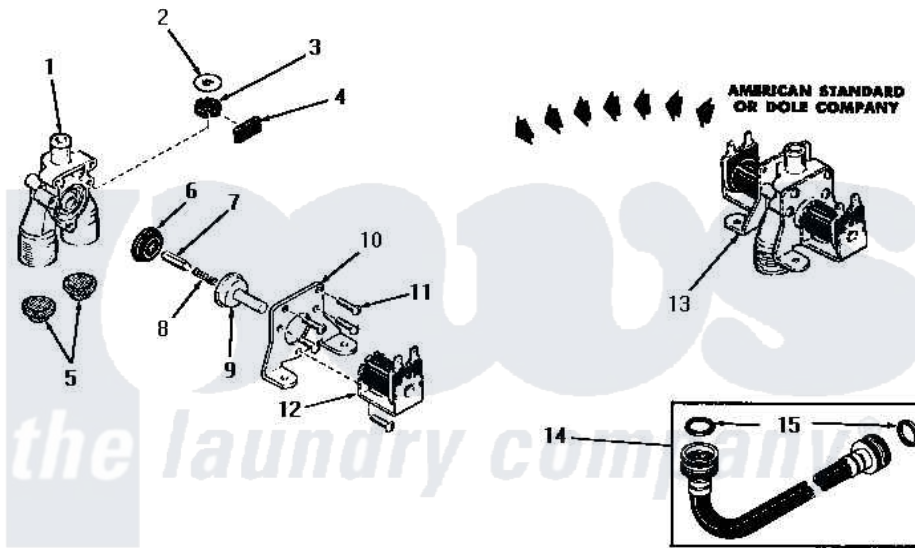

Amana DA3820 01 - 24596 & 24597 MIXING VALVE ASSEMBLIES

24596 and 24597 MIXING VALVE ASSEMBLIES

Amana [Residential Amana DA3820 Washer Parts](#) Parts Diagram 01 - 24596 & 24597 MIXING VALVE ASSEMBLIES
 Click on the part number to view part

Item	Original Part Number	Replaced By	Status	Part Description
1	20678		Not Available	BODY, VALVE
2	23224G		Not Available	DIFFUSER
3	21187C		Not Available	REGULATOR, FLOW
"	23224C			Regulator, Flow
4	21561D		Not Available	PLUG
5	20181-0		Not Available	INLET SCREEN
6	23224F		Not Available	DIAPHRAGM
7	23224D			Armature
8	23224E		Not Available	SPRING
9	23224B		Not Available	GUIDE
10	21561E		Not Available	MOUNTING BRACKET
11	21561G		Not Available	ROUND HEAD SCREW
12	21714A		Not Available	SOLENOID
13	Y00000000		Not Available	SEE NOTE MIXING VALVE ASSEMBLY
14	20241	EZ20241		20 x 24 x 1 Filter 1 Metal Side
15	20290	Y013783		Washer, Inlet Hose

16	24596Q	Not Available	VALVE BODY
17	Y00000000	Not Available	SEE NOTE INSTALL WITH CONCAVE SURFACE DOWN TOWARD VALVE BODY
18	24596L	Not Available	OUTLET FITTING GASKET
19	24596N	Not Available	OUTLET FITTING PLATE
20	24596P	Not Available	SCREW
21	24596M	Not Available	OUTLET FITTING
22	24596J	Not Available	REGULATOR, FLOW
"	24597J	Not Available	FLOW REGULATOR
23	24596H	Not Available	DIAPHRAGM
24	24596G	Not Available	ARMATURE
25	24596F	Not Available	SPRING
26	24596E	Not Available	GUIDE
27	24596D	Not Available	GUIDE SLEEVE
28	24596A	Not Available	SOLENOID
29	24596C	Not Available	MOUNTING BRACKET
30	24596B	Not Available	SOLENOID SLEEVE
31	Y00000000	Not Available	SEE NOTE MIXING VALVE ASSEMBLY