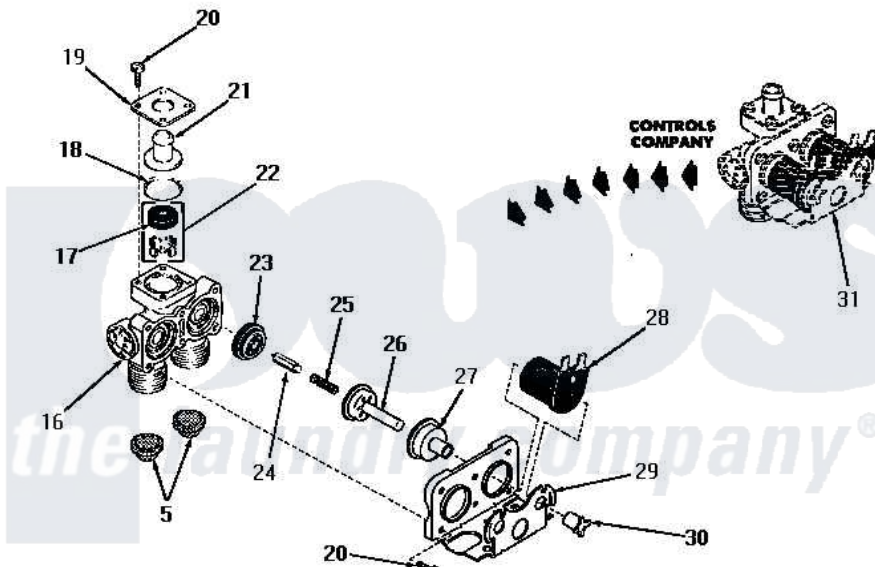

Amana DA3820 01 - 24596 & 24597 MIXING VALVE ASSEMBLIES

24596 and 24597 MIXING VALVE ASSEMBLIES

Amana [Residential Amana DA3820 Washer Parts](#) Parts Diagram 01 - 24596 & 24597 MIXING VALVE ASSEMBLIES
 Click on the part number to view part

Item	Original Part Number	Replaced By	Status	Part Description
1	20678		Not Available	BODY, VALVE
2	23224G		Not Available	DIFFUSER
3	21187C		Not Available	REGULATOR, FLOW
"	23224C			Regulator, Flow
4	21561D		Not Available	PLUG
5	20181-0		Not Available	INLET SCREEN
6	23224F		Not Available	DIAPHRAGM
7	23224D			Armature
8	23224E		Not Available	SPRING
9	23224B		Not Available	GUIDE
10	21561E		Not Available	MOUNTING BRACKET
11	21561G		Not Available	ROUND HEAD SCREW
12	21714A		Not Available	SOLENOID
13	Y00000000		Not Available	SEE NOTE MIXING VALVE ASSEMBLY
14	20241	EZ20241		20 x 24 x 1 Filter 1 Metal Side
15	20290	Y013783		Washer, Inlet Hose

16	24596Q	Not Available	VALVE BODY
17	Y00000000	Not Available	SEE NOTE INSTALL WITH CONCAVE SURFACE DOWN TOWARD VALVE BODY
18	24596L	Not Available	OUTLET FITTING GASKET
19	24596N	Not Available	OUTLET FITTING PLATE
20	24596P	Not Available	SCREW
21	24596M	Not Available	OUTLET FITTING
22	24596J	Not Available	REGULATOR, FLOW
"	24597J	Not Available	FLOW REGULATOR
23	24596H	Not Available	DIAPHRAGM
24	24596G	Not Available	ARMATURE
25	24596F	Not Available	SPRING
26	24596E	Not Available	GUIDE
27	24596D	Not Available	GUIDE SLEEVE
28	24596A	Not Available	SOLENOID
29	24596C	Not Available	MOUNTING BRACKET
30	24596B	Not Available	SOLENOID SLEEVE
31	Y00000000	Not Available	SEE NOTE MIXING VALVE ASSEMBLY