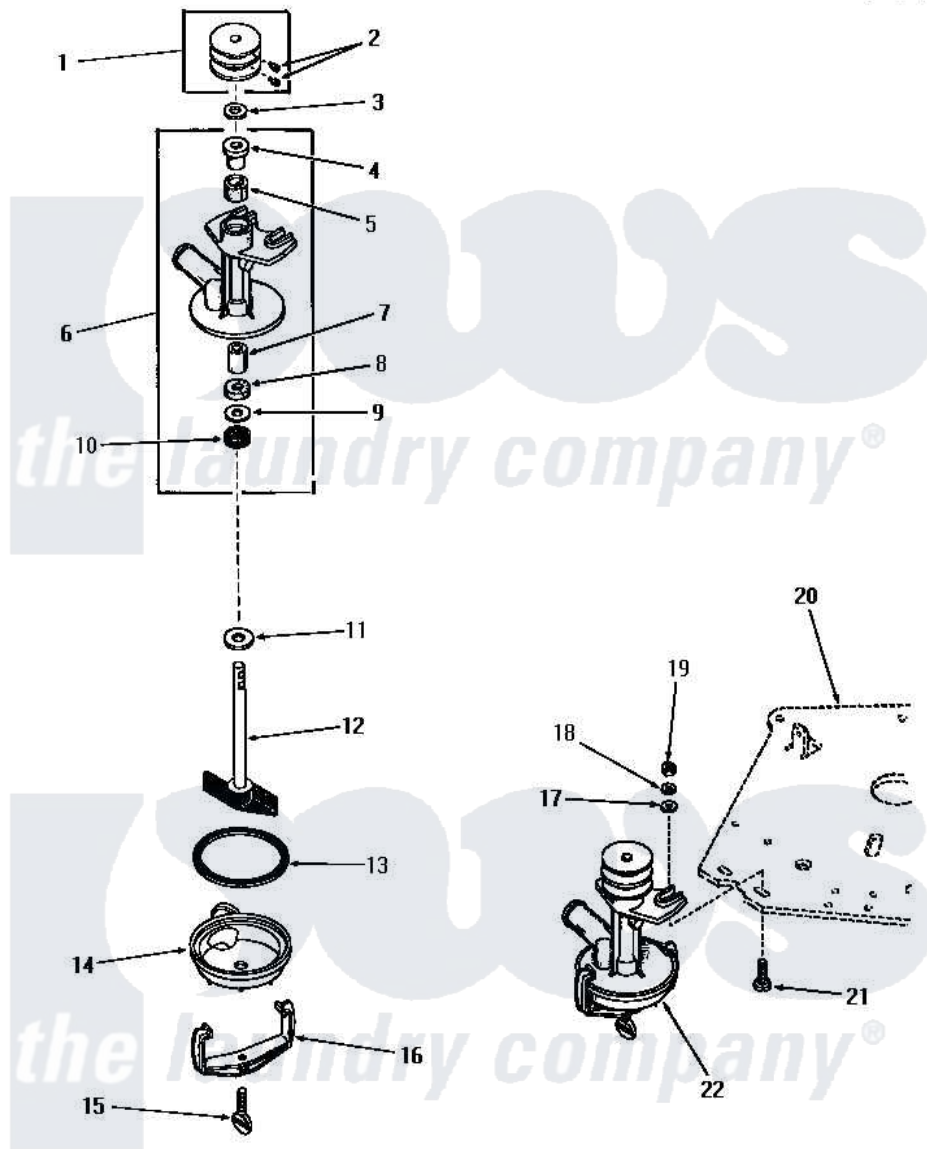

Amana DA3820 02 - 25178 PUMP ASSY

25178 PUMP ASSEMBLY

Amana [Residential Amana DA3820 Washer Parts](#) Parts Diagram 02 - 25178 PUMP ASSY
 Click on the part number to view part

Item	Original Part Number	Replaced By	Status	Part Description
1	23770		Not Available	ASSY,PULLEY
2	02771			Screw, 1/4-20 x 3/8 Hex S
3	20098			Washer, .440idx7/8odx1/
4	20072			Bearing
5	26479			Wick
6	20763		Not Available	PUMP BODY
7	20071			Bearing
8	20094			Packing Material
9	20093			Washer, 29/64 ID x 63/64 OD
10	20095			Seal
11	20099			Washer, .440idx1.125odx
12	04372		Not Available	ASSY,IMPELLER
13	20097		Not Available	GASKET
14	04316		Not Available	BOTTOM,PUMP
15	20161			Screw, 5/16-18 X 1-1/16
16	20066			Clamp, Pump

17	20176		Washer, .2656 ID x 9/16 OD
18	03189		LoCkwasher, 1/4 Std-C P
19	20275	27001225	Nut, Jam Mid Lock 1/4-20
20	Y00000000	Not Available	SEE NOTE MOUNTING PLATE
21	24390		Bolt
22	25178	Not Available	ASSY,PUMP
NI	131P3		Kit, Pump Kt85