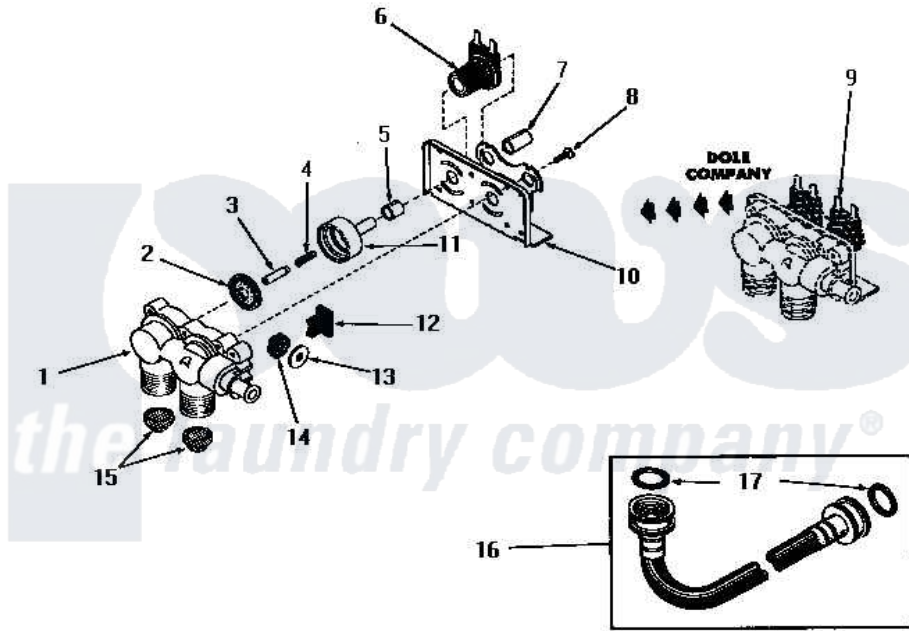

# Amana DA3820 03 - 25832 & 25833 MIXING VALVE ASSEMBLIES

## 25832 and 25833 MIXING VALVE ASSEMBLIES

Amana [Residential Amana DA3820 Washer Parts](#) Parts Diagram 03 - 25832 & 25833 MIXING VALVE ASSEMBLIES  
 Click on the part number to view part

Item	Original Part Number	Replaced By	Status	Part Description
1	<a href="#">24125</a>			Body, Valve
2	24134		Not Available	DIAPHRAGM
3	24132		Not Available	ARMATURE
4	24131		Not Available	SPRING
5	24129		Not Available	SLEEVE, SHORT
6	24126	<a href="#">33930</a>		Valve, Mixing
7	24128		Not Available	SLEEVE, LONG
8	25817C		Not Available	SCREW
9	Y00000000		Not Available	SEE NOTE MIXING VALVE ASSEMBLY
10	Y24127		Not Available	MOUNTING BRACKET
11	<a href="#">24130</a>			Guide, Armature
12	Y24135		Not Available	PLUG, FLOW REGULATOR
13	23224G		Not Available	DIFFUSER
14	<a href="#">23224C</a>			Regulator, Flow
15	24122	<a href="#">22002960</a>		Strainer, Washer Inlet
16	20241	<a href="#">EZ20241</a>		20 x 24 x 1 Filter 1 Metal Side

17	20290	<a href="#">Y013783</a>	Washer, Inlet Hose
18	24123	Not Available	VALVE BODY
19	25817K	Not Available	DIAPHRAGM
20	25817H	Not Available	ARMATURE
21	25817F	Not Available	ARMATURE GUIDE
22	25817D	Not Available	SLEEVE ADAPTER
23	24596A	Not Available	SOLENOID
24	25817M	Not Available	SOLENOID PLUG
25	25817G	Not Available	SPRING
26	25817E	Not Available	SLEEVE, GUIDE xREPLACE
27	25817B	Not Available	MOUNTING BRACKET
28	Y00000000	Not Available	SEE NOTE MIXING VALVE ASSEMBLY