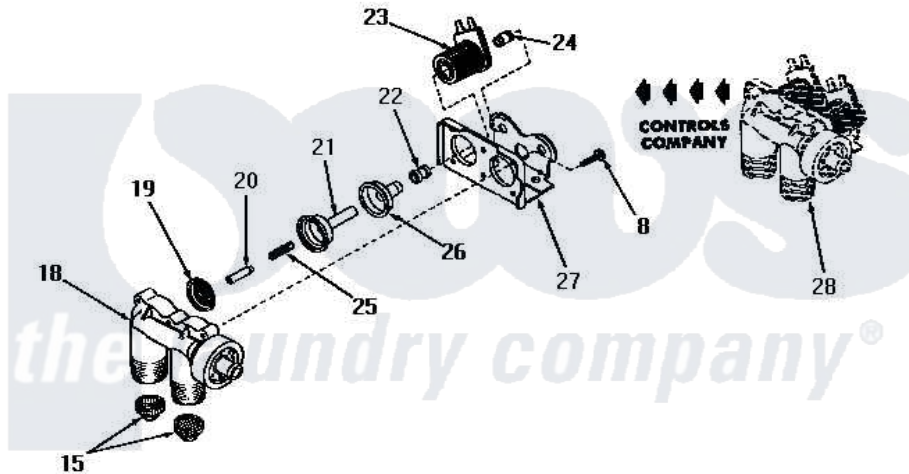

# Amana DA3820 03 - 25832 & 25833 MIXING VALVE ASSEMBLIES

## 25832 and 25833 MIXING VALVE ASSEMBLIES

Amana [Residential Amana DA3820 Washer Parts](#) Parts Diagram 03 - 25832 & 25833 MIXING VALVE ASSEMBLIES  
 Click on the part number to view part

Item	Original Part Number	Replaced By	Status	Part Description
1	<a href="#">24125</a>			Body, Valve
2	24134		Not Available	DIAPHRAGM
3	24132		Not Available	ARMATURE
4	24131		Not Available	SPRING
5	24129		Not Available	SLEEVE, SHORT
6	24126	<a href="#">33930</a>		Valve, Mixing
7	24128		Not Available	SLEEVE, LONG
8	25817C		Not Available	SCREW
9	Y00000000		Not Available	SEE NOTE MIXING VALVE ASSEMBLY
10	Y24127		Not Available	MOUNTING BRACKET
11	<a href="#">24130</a>			Guide, Armature
12	Y24135		Not Available	PLUG, FLOW REGULATOR
13	23224G		Not Available	DIFFUSER
14	<a href="#">23224C</a>			Regulator, Flow
15	24122	<a href="#">22002960</a>		Strainer, Washer Inlet
16	20241	<a href="#">EZ20241</a>		20 x 24 x 1 Filter 1 Metal Side

17	20290	<a href="#">Y013783</a>	Washer, Inlet Hose
18	24123	Not Available	VALVE BODY
19	25817K	Not Available	DIAPHRAGM
20	25817H	Not Available	ARMATURE
21	25817F	Not Available	ARMATURE GUIDE
22	25817D	Not Available	SLEEVE ADAPTER
23	24596A	Not Available	SOLENOID
24	25817M	Not Available	SOLENOID PLUG
25	25817G	Not Available	SPRING
26	25817E	Not Available	SLEEVE, GUIDE xREPLACE
27	25817B	Not Available	MOUNTING BRACKET
28	Y00000000	Not Available	SEE NOTE MIXING VALVE ASSEMBLY